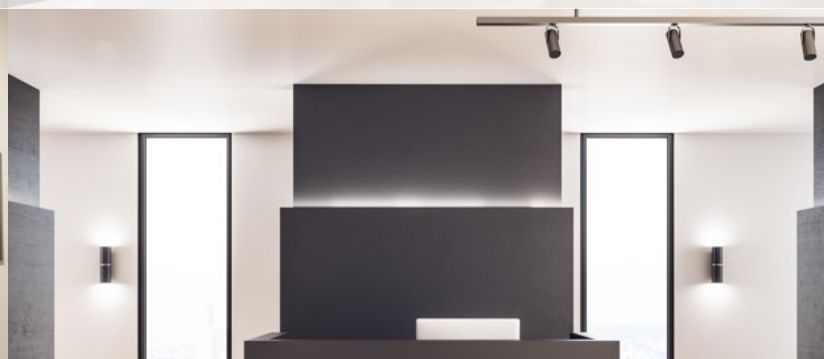

HOSPITALITY