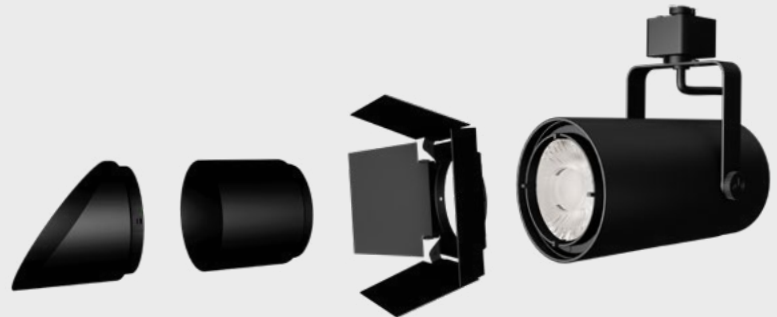

ORBIT TRACK FIXTURE

GREENCREATIVE

FEATURES

- Classic cylindrical form factor
- Matte Black, White and Silver finish available
- H, J, L and Canopy Mount adapter available
- Field selectable lumen output with SelectDrive technology
- Spot 15°, Narrow 25° and Flood 35° lenses available
- Up to 4,000 lumens delivered
- High efficacy >100 LPW
- High Center Beam Candle Power Output with up to 32,000 candela

Canopy Mount

MULTIPLE SYSTEM

H, J, & L track head adapters are available to accommodate the most common track systems. Canopy mounts are ETL listed to be mounted to either ceiling or wall mounted j-boxes, offering design flexibility and consistency.

FIELD SELECTABLE LUMENS

ORBIT track features SelectDrive technology, for field selectable lumens output.

FIELD CHANGEABLE TIR OPTICS

Wide range of field interchangeable polycarbonate TIR optics, for clean and smooth beam control, Spot 15°, Narrow Flood 25° and Flood 35° available for each size.

FULL ACCESSORY SUITE

The ORBIT family is available with a variety of accessories in matching color finishes. The wall wash, snoot and barn doors snap on to the front of the fixture and can be used in conjunction with GREEN CREATIVE filters and lenses.