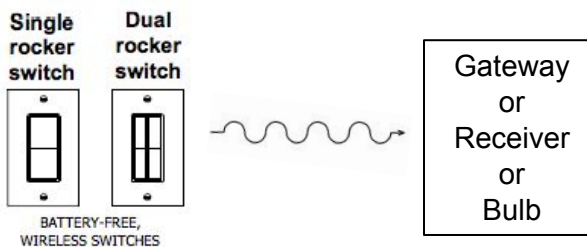

Network Diagram

115 S State St, Suite B
Lindon, UT 84042

T: (801) 349-1200
F: (801) 614-7100
Sales@ILLUMRA.com