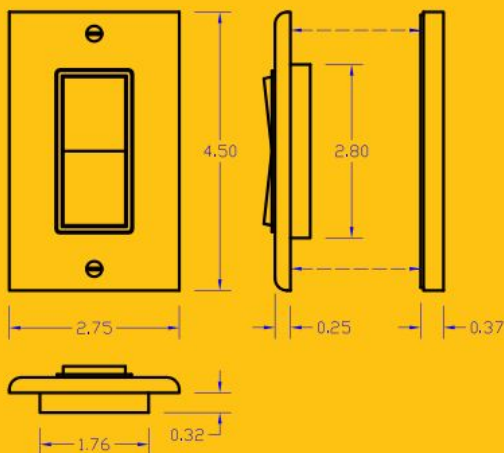

Black

| Part Number           | ZBT-S1Axx  | ZBT-S2Axx  |
|-----------------------|--|--|
| <b>Range</b>          | 30ft (10m)   |  |
| <b>Frequency</b>      | ZigBee Channels 11-26 (2.4Ghz)   |  |
| <b>Power</b>          | Self-generated when switch is pressed  |  |
| <b>Buttons</b>        | 2 Buttons  | 4 Buttons  |
| <b>Dimensions</b>     | 2.75 (W) x 4.5 (H) x 0.62 (D) inches<br>6.98 (W) x 11.43 (H) x 1.57 (D) cm   |  |
| <b>Ordering Codes</b> | ZBT-S1AWH (White)<br>ZBT-S1ABR (Brown)<br>ZBT-S1ALA (Light Almond)<br>ZBT-S1ABK (Black)<br>ZBT-S1AIV (Ivory)<br>ZBT-S1AGY (Gray) | ZBT-S2AWH (White)<br>ZBT-S2ABR (Brown)<br>ZBT-S2ALA (Light Almond)<br>ZBT-S2ABK (Black)<br>ZBT-S2AIV (Ivory)<br>ZBT-S2AGY (Gray) |