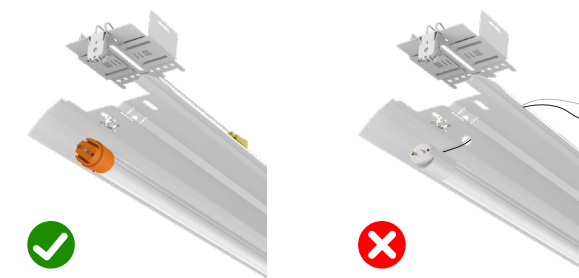

### Pair with SecureSocket Lamp Holders – Use as UL 924 Listed Emergency Device

The Universal Emergency Tube can be paired with our innovative SecureSocket lamp holders thus transform it into a UL 924 listed emergency device. No more worries for emergency lighting regulation compliance issues. Simply replace the existing Shunted or Non-Shunted lamp holders in the fixture with our innovative SecureSocket lamp holders, which are tailor-made to match with the recessed design on two ends of the emergency tube, then lock the lamp holders with the tube using the provided lock buckles.

### Work with Standard Non-Shunted Lamp Holders – Use as DLC 5.1 Listed T8 for Emergency Lighting

The Universal Emergency Tube can also be used as normal DLC 5.1 Listed UL Type B T8 for both general and emergency lighting. Simply wire the emergency tube in the same way as normal UL Type B tube, using standard Non-Shunted lamp holders in the fixture.

## No External Flying Wires – Easy Installation and Safe Usage

Thanks to the innovative SecureSocket design, electric wirings are connected to the standalone lamp holders only. No any flying external wires directly coming out of the emergency tube. Retrofitting installation is simple and convenient for a wide range of existing linear lighting fixtures. No complexity of additional cutouts or pathways needed for wires from the emergency tube. Convenient during installation and safe during operation.