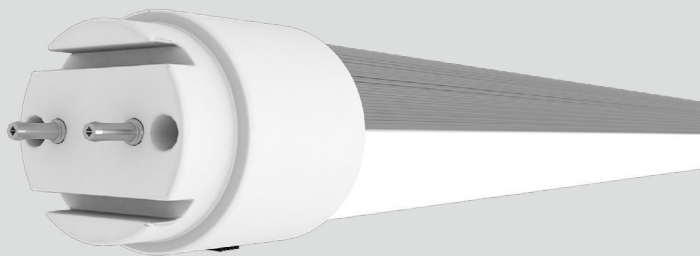

- Off:** AC cut off
- On:** Continuous AC running
- Blinking:** Abnormal, need to check or replace

Indicator Light

Manual Test Button

GREENCREATIVE

Your Partner for Professional Lighting Solutions