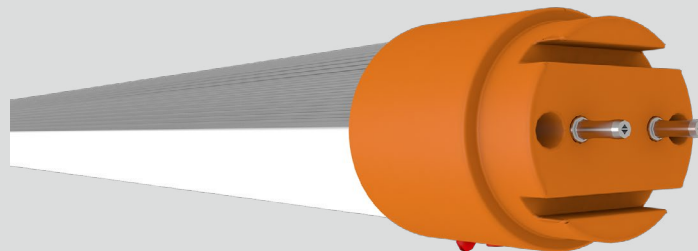

GREENCREATIVE

Your Partner for Professional Lighting Solutions

Universal CCT Select Emergency Tube