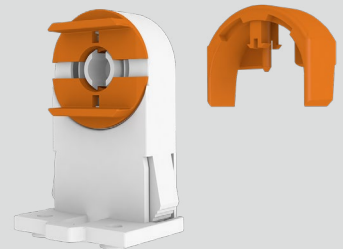

Universal CCT Select Emergency Tube