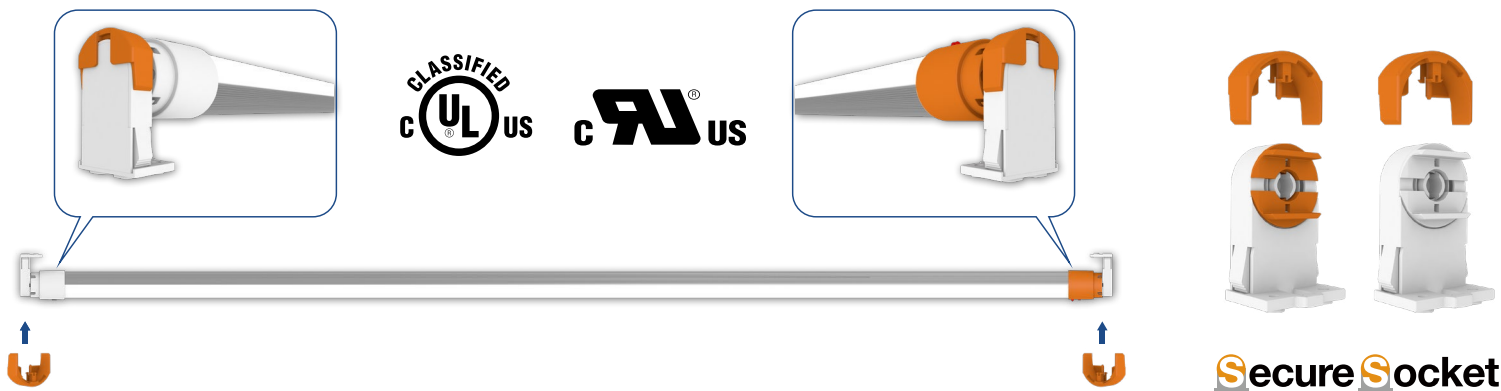

**Secure Socket**

# Streamline Emergency Lighting Solutions

**Universal CCT Select Emergency Tube**

GREENCREATIVE

### Pair with SecureSocket Lamp Holders – Use as UL 924 Listed Emergency Device

The Universal Emergency Tube can be paired with our innovative SecureSocket lamp holders thus transform it into a UL 924 listed emergency device. No more worries for emergency lighting regulation compliance issues. Simply replace the existing Shunted or Non-Shunted lamp holders in the fixture with our innovative SecureSocket lamp holders, which are tailor-made to match with the recessed design on two ends of the emergency tube, then lock the lamp holders with the tube using the provided lock buckles.

## No External Flying Wires – Easy Installation and Safe Usage

Thanks to the innovative SecureSocket design, electric wirings are connected to the standalone lamp holders only. No any flying external wires directly coming out of the emergency tube. Retrofitting installation is simple and convenient for a wide range of existing linear lighting fixtures. No complexity of additional cutouts or pathways needed for wires from the emergency tube. Convenient during installation and safe during operation.