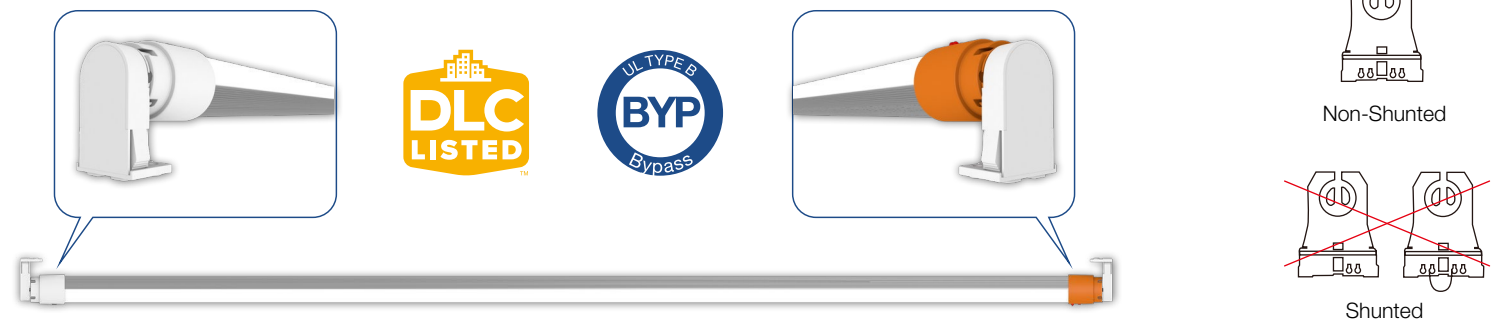

### Pair with SecureSocket Lamp Holders – Use as UL 924 Listed Emergency Device

The Universal Emergency Tube can be paired with our innovative SecureSocket lamp holders thus transform it into a UL 924 listed emergency device. No more worries for emergency lighting regulation compliance issues. Simply replace the existing Shunted or Non-Shunted lamp holders in the fixture with our innovative SecureSocket lamp holders, which are tailor-made to match with the recessed design on two ends of the emergency tube, then lock the lamp holders with the tube using the provided lock buckles.

## No External Flying Wires – Easy Installation and Safe Usage

Thanks to the innovative SecureSocket design, electric wirings are connected to the standalone lamp holders only. No any flying external wires directly coming out of the emergency tube. Retrofitting installation is simple and convenient for a wide range of existing linear lighting fixtures. No complexity of additional cutouts or pathways needed for wires from the emergency tube. Convenient during installation and safe during operation.