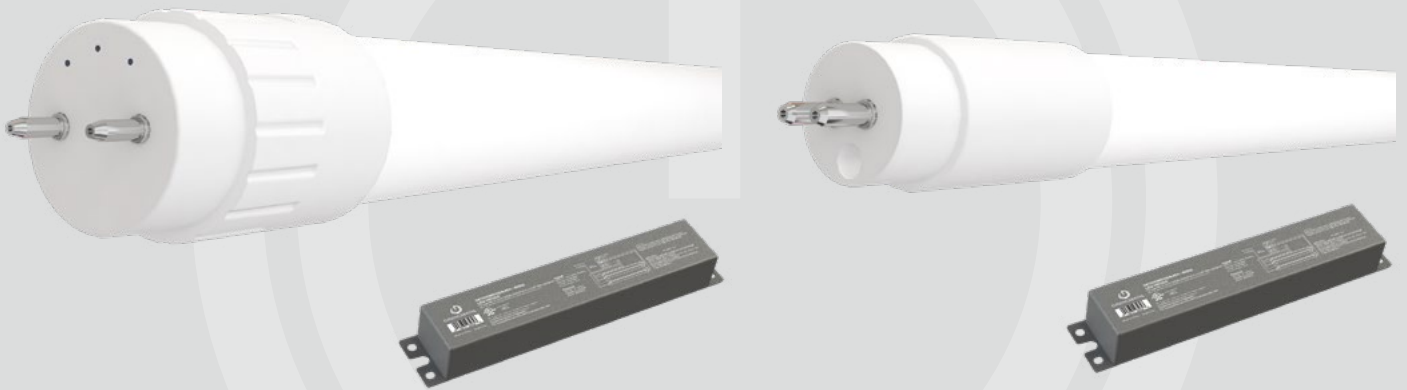

GREENCREATIVE

Your Partner for Professional Lighting Solutions

T8 / T5 EXT SERIES

FEATURES

- T8 tube – 2' / 3' / 4' / U bent
- T5HE tube – 2' / 3' / 4'; T5HO tube – 4'
- CCT: 3000K, 3500K, 4000K, 5000K
- Glass construction for T8 tube
- Plastic construction for T5 tube
- Fixture operating temperature: -4°F to 95°F (-20°C to 35°C)
- Lamp ambient temperature: -4°F to 113°F (-20°C to 45°C)
- Suitable for enclosed fixture
- Compatible with shunted and non-shunted sockets
- Integrates into 0-10V control systems, supports compliance to commercial building codes such as Title 24, ASHRAE 90.1, and IECC
- UL damp location
- 50,000h lifetime
- 5 years warranty
- DLC® Listed
- Parallel output driver requires no minimum lamp load to operate properly.
- Flicker Free (percent flicker and flicker index are less than one percent)

OFFICE

WHAT IS THE DIFFERENCE BETWEEN UL TYPE A, B, C TUBES

UL type	Type A – DIR LED tube operates on existing FL ballast	Type B – BYP/DEB LED tube with internal driver	Type C - EXT LED tube with ext driver as a retrofit kit
Cost	Low initial cost No rewiring required High maintenance cost	Medium initial cost Rewiring required Medium maintenance cost	Medium initial cost Rewiring required Low maintenance cost
Compatibility	Refer to ballast compatibility list before installation	N/A	N/A
System Efficiency	Good Dependent on ballast used	Best	Best
Controls	Dependent on ballast used	On/Off only	0-10V Dimming Easy to be integrated to controls
Recommended Application	General office lighting	General office lighting	Classrooms, Offices, Medical, and applications that require a high degree of control