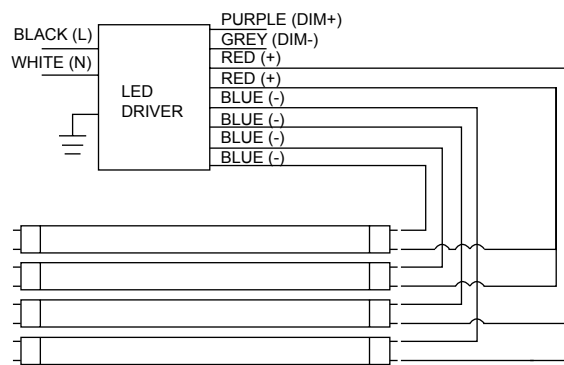

4 LAMPS

EXTENDED WARRANTIES**

Model	Description***
9.5T8/2F/EXT/10YEARWARRANTY	10 Year warranty for 9.5T8/2F/8xx/EXT/yy
10.5T8/3F/EXT/10YEARWARRANTY	10 Year warranty for 10.5T8/3F/8xx/EXT/yy
11.5T8/4F/EXT/10YEARWARRANTY	10 Year warranty for 11.5T8/4F/8xx/EXT/yy
14T8/4F/EXT/10YEARWARRANTY	10 Year warranty for 14T8/4F/8xx/EXT/yy
14.5T8/U6/EXT/10YEARWARRANTY	10 Year warranty for 14.5T8U6/8xx/EXT/yy
9.5T5/2F/EXT/10YEARWARRANTY	10 Year warranty for 9.5T5HE/2F/8xx/EXT/yy
11T5/3F/EXT/10YEARWARRANTY	10 Year warranty for 11T5HE/3F/8xx/EXT/yy
13.5T5/4F/EXT/10YEARWARRANTY	10 Year warranty for 13.5T5HE/4F/8xx/EXT/yy
15T8T5HEDRIVER/10YEARWARRANTY/2CH	10 Year warranty for 15T8T5HEDRIVER/2CH/yy
15T8T5HEDRIVER/10YEARWARRANTY/4CH	10 Year warranty for 15T8T5HEDRIVER/4CH/yy

** Warranty based on a maximum of 4,368 annual operating hours (per year for ten years) and exposure to a maximum ambient temperature of 80°F / 27°C.

*** xx - Refers to the CCT yy - Refers to model generations within the same nominal performance. Typically blank, 'R', or 'RC'