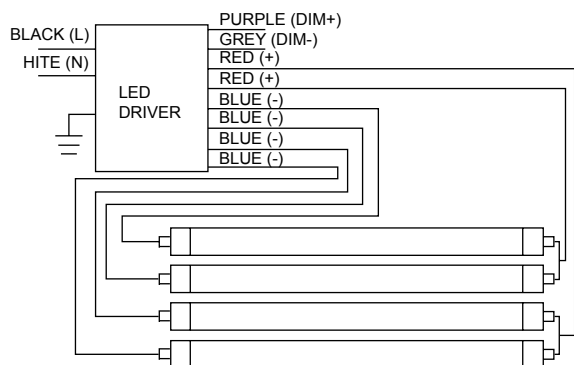

EXTERNAL DRIVER DIMENSION DRAWING

Product	Length	Width	Height
98259, 98260, 98261	9-1/2"	1-5/16"	1-3/16"
98262	9-1/2"	1-3/4"	1-3/16"

EXTERNAL DRIVER INSTALLATION

Double-ended Installation

- For shunted & non-shunted lamp holders
- Not polarity sensitive, lamps can be wired at either end

1 LAMP

Single-ended Installation

- For non-shunted lamp holders only
- Not polarity sensitive, lamps can be wired at either end

1 LAMP

4 LAMPS

4 LAMPS

EXTENDED WARRANTIES**

Model	Description***
9.5T8/2F/EXT/10YEARWARRANTY	10 Year warranty for 9.5T8/2F/8xx/EXT/yy
10.5T8/3F/EXT/10YEARWARRANTY	10 Year warranty for 10.5T8/3F/8xx/EXT/yy
11.5T8/4F/EXT/10YEARWARRANTY	10 Year warranty for 11.5T8/4F/8xx/EXT/yy
14T8/4F/EXT/10YEARWARRANTY	10 Year warranty for 14T8/4F/8xx/EXT/yy
14.5T8/U6/EXT/10YEARWARRANTY	10 Year warranty for 14.5T8U6/8xx/EXT/yy
9.5T5/2F/EXT/10YEARWARRANTY	10 Year warranty for 9.5T5HE/2F/8xx/EXT/yy
11T5/3F/EXT/10YEARWARRANTY	10 Year warranty for 11T5HE/3F/8xx/EXT/yy
13.5T5/4F/EXT/10YEARWARRANTY	10 Year warranty for 13.5T5HE/4F/8xx/EXT/yy
15T8T5HEDRIVER/10YEARWARRANTY/2CH	10 Year warranty for 15T8T5HEDRIVER/2CH/yy
15T8T5HEDRIVER/10YEARWARRANTY/4CH	10 Year warranty for 15T8T5HEDRIVER/4CH/yy

** Warranty based on a maximum of 4,368 annual operating hours (per year for ten years) and exposure to a maximum ambient temperature of 80°F / 27°C.

*** xx - Refers to the CCT yy - Refers to model generations within the same nominal performance. Typically blank, 'R', or 'RC'