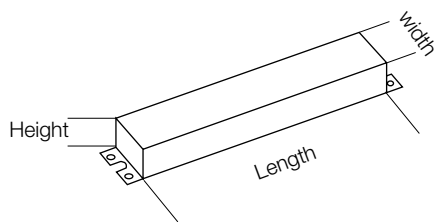

* System Wattage

EXTERNAL DRIVER DIMENSION DRAWING

Product	Length	Width	Height
98259, 98260, 98261	9-1/2"	1-5/16"	1-3/16"
98262	9-1/2"	1-3/4"	1-3/16"

EXTERNAL DRIVER INSTALLATION

Double-ended Installation