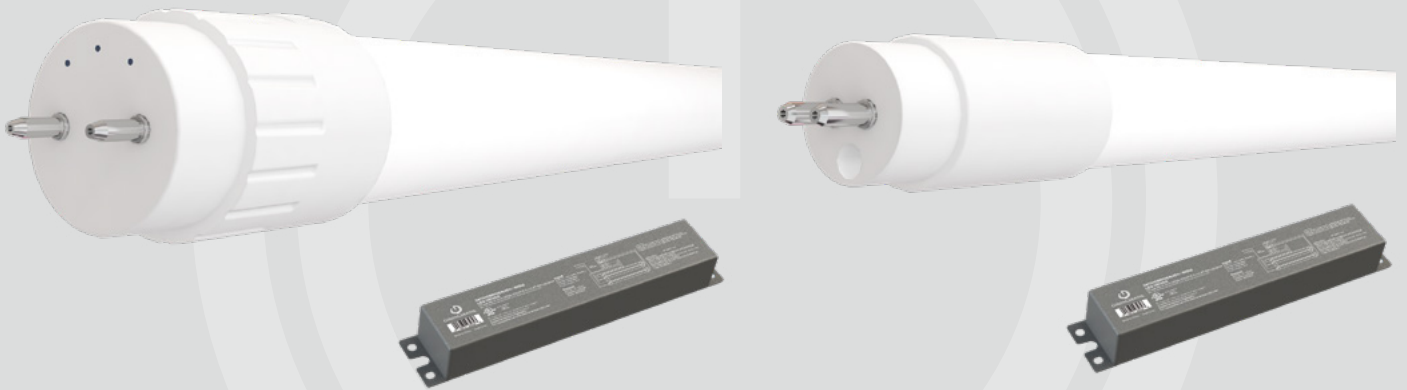

GREENCREATIVE

Your Partner for Professional Lighting Solutions

T8 / T5 EXT SERIES

FEATURES

- T8 tube – 2' / 3' / 4' / U bent
- T5HE tube – 2' / 3' / 4'; T5HO tube – 4'
- CCT: 3000K, 3500K, 4000K, 5000K
- Glass construction for T8 tube
- Plastic construction for T5 tube
- Fixture operating temperature: -4°F to 95°F (-20°C to 35°C)
- Lamp ambient temperature: -4°F to 113°F (-20°C to 45°C)
- Suitable for enclosed fixture
- Compatible with shunted and non-shunted sockets
- Integrates into 0-10V control systems, supports compliance to commercial building codes such as Title 24, ASHRAE 90.1, and IECC
- UL damp location
- 60,000h lifetime
- 5 years warranty
- DLC® Listed
- Parallel output driver requires no minimum lamp load to operate properly.
- Flicker Free (percent flicker and flicker index are less than one percent)

OFFICE

WHAT IS THE DIFFERENCE BETWEEN UL TYPE A, B, C TUBES

UL type	Type A – DIR LED tube operates on existing FL ballast	Type B – BYP/DEB LED tube with internal driver	Type C - EXT LED tube with ext driver as a retrofit kit
Cost	Low initial cost No rewiring required High maintenance cost	Medium initial cost Rewiring required Medium maintenance cost	Medium initial cost Rewiring required Low maintenance cost
Compatibility	Refer to ballast compatibility list before installation	N/A	N/A
System Efficiency	Good Dependent on ballast used	Best	Best
Controls	Dependent on ballast used	On/Off only	0-10V Dimming Easy to be integrated to controls
Recommended Application	General office lighting	General office lighting	Classrooms, Offices, Medical, and applications that require a high degree of control