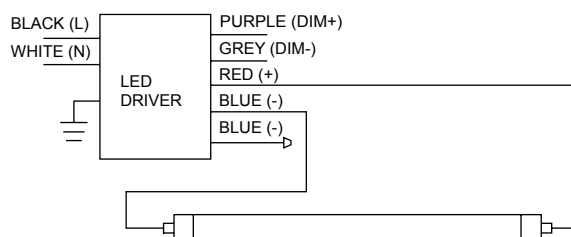

* System Wattage

EXTERNAL DRIVER DIMENSION DRAWING

Product	Length	Width	Height
98259, 98260, 98261	9-1/2"	1-5/16"	1-3/16"
98262	9-1/2"	1-3/4"	1-3/16"

EXTERNAL DRIVER INSTALLATION

Double-ended Installation

- For shunted & non-shunted lamp holders
- Not polarity sensitive, lamps can be wired at either end

1 LAMP

Single-ended Installation

- For non-shunted lamp holders only
- Not polarity sensitive, lamps can be wired at either end