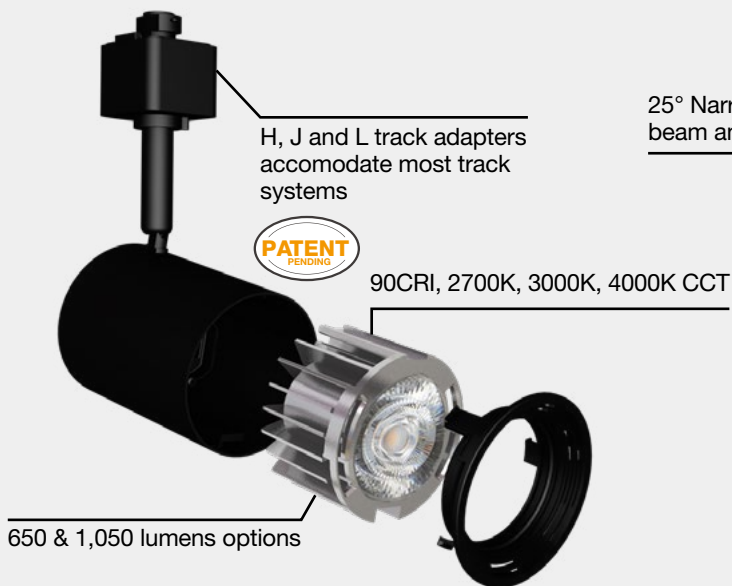

BENEFITS

The Atom Track offers industry-leading performance in a versatile, compact fixture. With your choice of color temperature, lumen output, track adapter, beam angle, and fixture color, you can tailor this track light to any application. The Atom Track's modular design makes it fully customizable, allowing you to easily make in-field upgrades to the light engine or lens. Snap-on accessories offer even more options, giving you flexibility and variety to your lighting project.

TRACK MOUNT