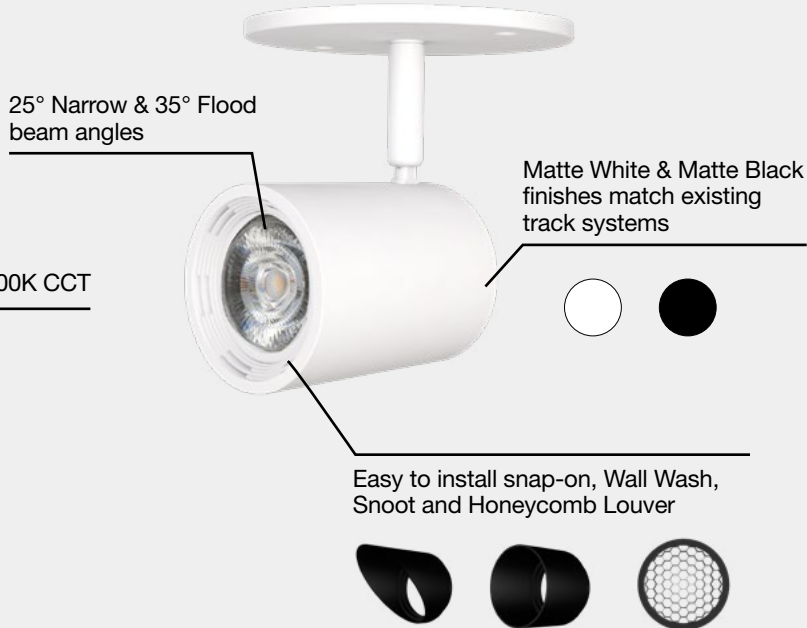

CANOPY MOUNT

ORDERING

ORDERING INFORMATION

Series	Output	CRI	CCT	Beam Angle	Driver	Adapter	Finish
☒ ATM Atom Track Series	☐ 6 650 lumens	☒ 90 90+ CRI	☐ 27 2700K	☐ NR Narrow 25°	☒ DIM120V 120V, 50/60 Hz, Forward and Reverse Phase Line Voltage Dimming to 10%	☐ H Halo	☐ B Matte Black
	☐ 10 1,050 lumens		☐ 30 3000K	☐ FL Flood 35°		☐ J Juno	☐ W Matte White
			☐ 40 4000K			☐ L Lightolier	
						☐ CM Canopy Mount	

ACCESSORY ORDERING INFORMATION

Product	Model	Description
35037	ATM/A/SN/WH	Snoot: Matte White
35038	ATM/A/SN/BL	Snoot: Matte Black
35040	ATM/A/HC/WH	Honeycomb Louver: Matte White Ring
35041	ATM/A/HC/BL	Honeycomb Louver: Matte Black Ring
35043	ATM/A/WW/WH	Wall Wash: Matte White
35044	ATM/A/WW/BL	Wall Wash: Matte Black

040120