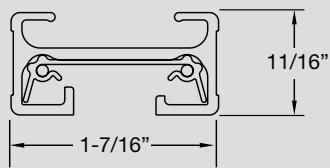

# GREEN CREATIVE TRACK SYSTEM

Nominal Length	Exact Length A
24in. / 2ft.	20-1/8"
48in. / 4ft.	44-1/8"
96in. / 8ft.	92-1/8"

Type	GREEN CREATIVE Track (J-Type)
Dimensions	1-7/16x11/16" I-Beam Style
Finish	White, Black, Silver
Section	24", 48" and 96" (field cuttable)
Electrical Rating	20A at 120V, 60Hz. 2.4 kW Max. Power
Circuit	Single Circuit
Dimming	120V
Surface Mount	✓
Pendant Mount	✓
T-Bar Installation	✓
Fixture Series Compatibility	ATOM, ORBIT, SOL, NOVA