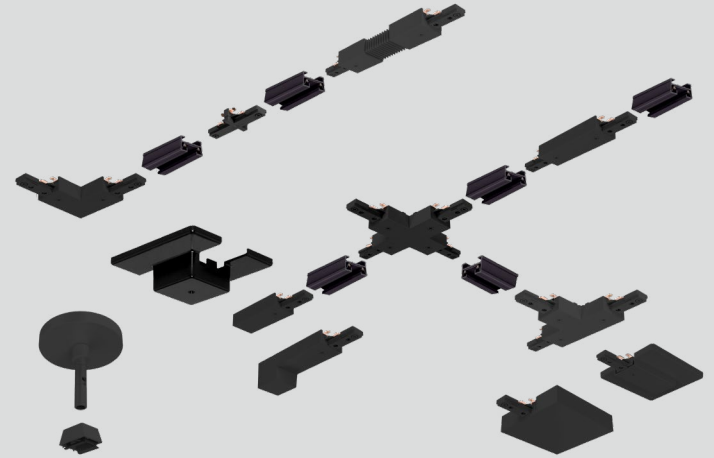

# GREEN CREATIVE TRACK SYSTEM

Nominal Length	Exact Length A
24in. / 2ft.	20-1/8"
48in. / 4ft.	44-1/8"
96in. / 8ft.	92-1/8"

Type	GREEN CREATIVE Track (J-Type)
Dimensions	1-7/16x11/16" I-Beam Style
Finish	White, Black, Silver
Section	24", 48" and 96" (field cuttable)
Electrical Rating	20A at 120V, 60Hz. 2.4 kW Max. Power
Circuit	Single Circuit
Dimming	120V
Surface Mount	✓
Pendant Mount	✓
T-Bar Installation	✓
Fixture Series Compatibility	ATOM, ORBIT, SOL, NOVA