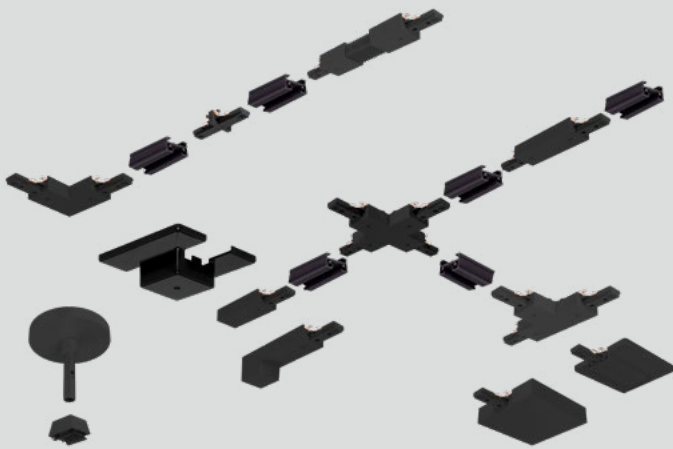

TRACK LIGHTING SELECTION GUIDE

GREEN CREATIVE offers an extended selection of track fixtures all proudly assembled in America. Select from your everyday track fixture, to the most advanced and elegant high-performance track to accentuate your most demanding applications. Thanks to the variety of accessories, lenses and mounting options, in combination to our local "assembly" GREEN CREATIVE can provide a track fixture to fit nearly any project. GREEN CREATIVE also offers its own track system for your new construction or remodel applications.

SELECTION GUIDE

Size		S	S, M, L
Aperture		2"	2", 3", 4"
Application	Retail		
	Residential		
	Hospitality		
	Offices		
	Libraries and Museums		
Power		7 / 11W	7 / 10W, 15 / 20W, 30 / 40W
CCT		27K / 30K / 35K / 40K	27K / 30K / 35K / 40K
CRI (min.)		90	92
SDCM LED binning (max.)		3-Steps	2-Steps
Lumen @30K		700 / 1100 lm	Selectable 700 / 1000lm, 1500 / 1900lm, 2850 / 3800lm
Efficacy @30K		102 / 98 LPW	100 / 95 / 100 LPW
Beam		NR 25°, FL 35°	SP 15°, NR 25°, FL 35°
Max CBCP		5300 / 3800	32000 / 21000 / 7900
Medias		4 (Honey Comb, Square Lenses, CCT Shift Lenses and Color Shift Lenses)	6 (Honey Comb, Linear Spread, Solite, Square and CCT Shift lenses)
Wall Wash		✓	✓
Snoot		✓	✓
Barn Door		✓	✓
Track Compatibility		H, J, L	H, J, L
Canopy Mounting		✓	✓
Dimming Type		ELV / Triac	ELV / Triac
Dimming Level		Down to 10% (min.)	Down to 5% (min.)
Listing		ETL Dry locations	ETL Dry locations
Lifetime		50,000hrs	50,000hrs
Warranty		5yrs	5yrs
Rotation		350°	350°
Tilt		90°	120°
Special Features	SelectDrive 		✓
	Assembled in the USA 	✓	✓

GREEN CREATIVE TRACK SYSTEM

Type	J-Type
Dimensions	1-7/16x11/16" I-Beam Style
Finish	White, Black, Silver
Section	24", 48" and 96" (field cuttable)
Electrical Rating	20A at 120V, 60Hz. 2.4 kW Max. Power
Circuit	Single Circuit
Dimming	120V
Surface Mount	✓
Pendant Mount	✓
T-Bar Installation	✓
Fixture Series Compatibility	ATOM, ORBIT, ASPIRE