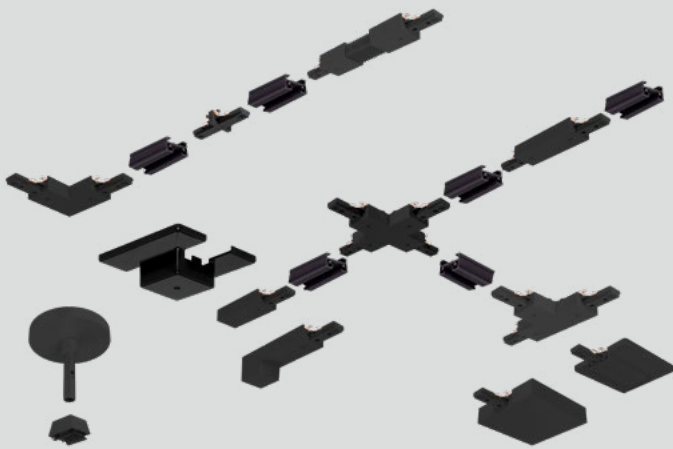

TRACK LIGHTING SELECTION GUIDE

GREEN CREATIVE offers an extended selection of track fixtures all proudly assembled in America. Select from your everyday track fixture, to the most advanced and elegant high-performance track to accentuate your most demanding applications. Thanks to the variety of accessories, lenses and mounting options, in combination to our local "assembly" GREEN CREATIVE can provide a track fixture to fit nearly any project. GREEN CREATIVE also offers its own track system for your new construction or remodel applications.

SELECTION GUIDE

		ATOM	RBIT
Size		S	S, M, L
Aperture		2"	2", 3", 4"
Application	Retail	● ● ●	● ● ●
	Residential	● ● ●	● ● ●
	Hospitality	● ● ●	● ● ●
	Offices	● ● ●	● ● ●
	Libraries and Museums	● ● ●	● ● ●
Power		7 / 11W	7 / 10W, 15 / 20W, 30 / 40W
CCT		27K / 30K / 35K / 40K	27K / 30K / 35K / 40K
CRI (min.)		90	92
SDCM LED binning (max.)		3-Steps	2-Steps
Lumen @30K		700 / 1100 lm	Selectable 700 / 1000lm, 1500 / 1900lm, 2850 / 3800lm
Efficacy @30K		102 / 98 LPW	100 / 95 / 100 LPW
Beam		NR 25°, FL 35°	SP 15°, NR 25°, FL 35°
Max CBCP		3800 / 5300	7900 / 21000 / 32000
Medias		1 (Honey Comb)	6 (Honey Comb, Color Filters, Linear Spread and Solite lenses)
Wall Wash		✓	✓
Snoot		✓	✓
Barn Door		✓	✓
Track Compatibility		H, J, L	H, J, L
Canopy Mounting		✓	✓
Dimming Type		ELV / Triac	ELV / Triac
Dimming Level		Down to 10% (min.)	Down to 5% (min.)
Listing		ETL Dry locations	ETL Dry locations
Lifetime		50,000hrs	50,000hrs
Warranty		5yrs	5yrs
Rotation		350°	350°
Tilt		90°	120°
Special Features	SelectDrive 		✓
	Assembled in the USA 	✓	✓

GREEN CREATIVE TRACK SYSTEM

Type	J-Type
Dimensions	1-7/16x11/16" I-Beam Style
Finish	White, Black, Silver
Section	24", 48" and 96" (field cuttable)
Electrical Rating	20A at 120V, 60Hz. 2.4 kW Max. Power
Circuit	Single Circuit
Dimming	120V
Surface Mount	✓
Pendant Mount	✓
T-Bar Installation	✓
Fixture Series Compatibility	ATOM, ORBIT, ASPIRE