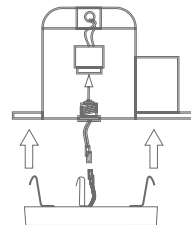

Dual Installation

4" J-BOX FLUSHMOUNT

For all models

ACCESSORIES INCLUDED:

- Attach mounting bracket to J-box
- Click downlight into mounting bracket

Mounting Bracket

J-Box Screws

Wire Nuts

LED Adapter

4" & 6" CAN RECESSED

4" CAN - 5.5" & 7" models
6" CAN - 7" model only

ACCESSORIES SOLD SEPARATELY:

- Connect E26 adapter to the LED adapter
- Insert mounting clips and push downlight up until flush with ceiling