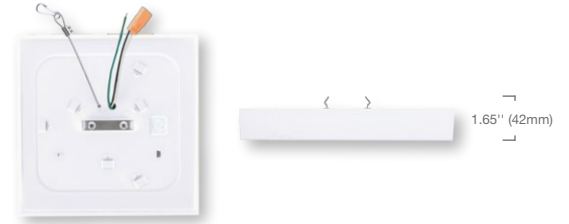

SURFACE MOUNT CEILING SERIES

9", 7" & 5.5" SQUARE SURFACE MOUNT DOWNLIGHTS

- Dimmable
- 9" 1200lm / 7" 850lm / 5.5" 550lm
- High CRI 90, R9 50 & R13 90
- Low glare
- Wet location rated
- 2700K / 3000K / 4000K CCT
- 50,000-hr lifetime

9", 7" & 5.5" ROUND SURFACE MOUNT DOWNLIGHTS

- Dimmable
- 9" 1200lm / 7" 850lm / 5.5" 550lm
- High CRI 90, R9 50 & R13 90
- Low glare
- Wet location rated
- 2700K / 3000K / 4000K CCT
- 50,000-hr lifetime

High CRI & Wet Location Rated