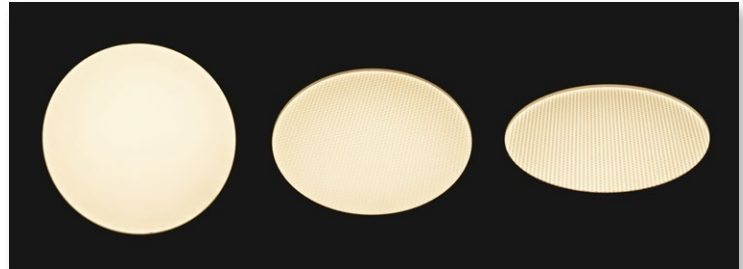

The CLICK DESIGN SURFACE MOUNT SQUARE & ROUND DOWNLIGHTS use the latest in edge lighting technology to produce a smooth uniform lighting effect. These naturally low glare downlights integrate seamlessly into all ceiling applications.

SootheOptic Low Glare Technology

Glare Control Diffuser

2.4mm Hex Pattern

Viewing Angle

0°

45°

>65°

These downlights all feature SootheOptic technology that reduces high-angle light and minimizes visual glare. The smooth low glare diffuser gives each luminaire a soft cutoff without visible color separation.