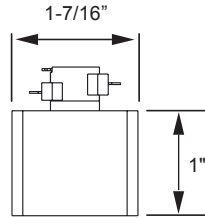

LINE DRAWINGS

SOL/GR/PAR20/E26/x/yy

SOL/GR/PAR30/E26/x/yy

SOL/GR/PAR38/E26/x/yy

SOL GIMBAL TRACK HEAD

LINE DRAWINGS

Adapters

H-Halo Track
For use with single circuit track applications