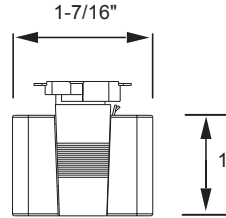

LINE DRAWINGS

SOL/GR/PAR20/E26/x/yy

SOL/GR/PAR30/E26/x/yy

SOL/GR/PAR38/E26/x/yy

SOL GIMBAL TRACK HEAD

LINE DRAWINGS

Adapters

H-Halo Track
For use with single circuit track applications