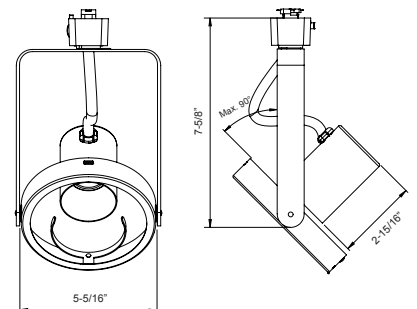

ORDERING EXAMPLE : SOL/GR/PAR20/E26/J/WH+6.5PAR20DIM/930FL40/SL

Series	Track Style	Lamp Type	Lamp base	Adapter	Finish
<input type="checkbox"/> SOL SOL TRACK HEAD SERIES	<input type="checkbox"/> GR Gimbal Ring	<input type="checkbox"/> PAR20 PAR20 Ready <input type="checkbox"/> PAR30 PAR30 Ready <input type="checkbox"/> PAR38 PAR38 Ready	<input type="checkbox"/> E26 E26 lamp base socket adapter	<input type="checkbox"/> J GC and Juno type <input type="checkbox"/> H Halo Type adapter	<input type="checkbox"/> WH White <input type="checkbox"/> BL Black

LINE DRAWINGS

SOL/GR/PAR20/E26/x/yy

SOL/GR/PAR30/E26/x/yy

SOL/GR/PAR38/E26/x/yy

SOL GIMBAL TRACK HEAD

LINE DRAWINGS

Adapters

H-Halo Track
For use with single circuit track applications