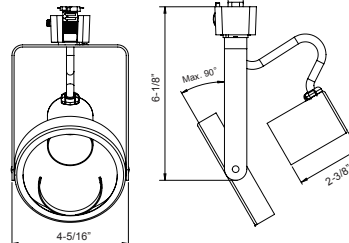

SOL/GR/PAR30/E26/x/yy