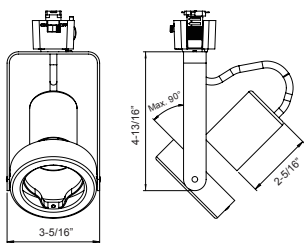

LINE DRAWINGS

SOL/GR/PAR20/E26/x/yy