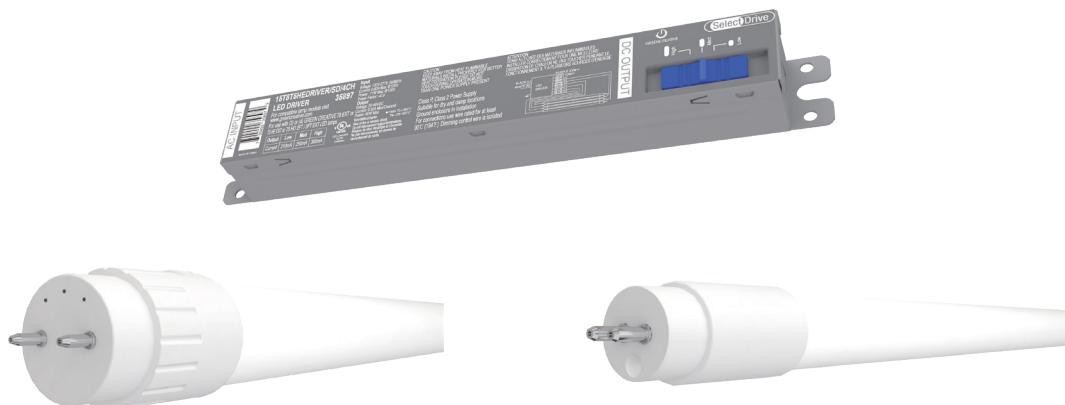

SelectDrive External Driver T8 / T5

DLC CROSS REFERENCE

T5HE 4'

Model No. (DLC)	Lamp Model	Lamp Qty	External Driver Model	DLC Product ID
13.5T5HE/4F/830/EXT/SD/A2	98312 13.5T5HE/4F/830/EXT	2	35896 15T8T5HEDRIVER/SD/2CH	PYNWAT0U
13.5T5HE/4F/835/EXT/SD/A2	98313 13.5T5HE/4F/835/EXT	2	35896 15T8T5HEDRIVER/SD/2CH	PIQEFADZ
13.5T5HE/4F/840/EXT/SD/A2	98314 13.5T5HE/4F/840/EXT	2	35896 15T8T5HEDRIVER/SD/2CH	PLE7OV30
13.5T5HE/4F/830/EXT/SD/A3	98312 13.5T5HE/4F/830/EXT	3	35897 15T8T5HEDRIVER/SD/4CH	P8J77KKV
13.5T5HE/4F/830/EXT/SD/A4		4		P2TOBKJB
13.5T5HE/4F/835/EXT/SD/A3	98313 13.5T5HE/4F/835/EXT	3	35897 15T8T5HEDRIVER/SD/4CH	PFKUC EE2
13.5T5HE/4F/835/EXT/SD/A4		4		PB4ZDTLJ
13.5T5HE/4F/840/EXT/SD/A3	98314 13.5T5HE/4F/840/EXT	3	35897 15T8T5HEDRIVER/SD/4CH	P85IRU14
13.5T5HE/4F/840/EXT/SD/A4		4		PKOG2NG0

**SelectDrive External Driver T8 / T5****DLC CROSS REFERENCE****T8 2'**

Model No. (DLC)	Lamp Model	Lamp Qty	External Driver Model	DLC Product ID
9.5T8/2F/830/EXT/SD/A2	98325 9.5T8/2F/830/EXT	2	35896 15T8T5HEDRIVER/SD/2CH	PMPXCJZO
9.5T8/2F/835/EXT/SD/A2	98326 9.5T8/2F/835/EXT	2	35896 15T8T5HEDRIVER/SD/2CH	P4BO955V
9.5T8/2F/840/EXT/SD/A2	98327 9.5T8/2F/840/EXT	2	35896 15T8T5HEDRIVER/SD/2CH	POYVW40A
9.5T8/2F/850/EXT/SD/A2	35671 9.5T8/2F/850/EXT	2	35896 15T8T5HEDRIVER/SD/2CH	P91AWJ2U
9.5T8/2F/830/EXT/SD/A3	98325 9.5T8/2F/830/EXT	3	35897 15T8T5HEDRIVER/SD/4CH	PI9LW8O8
9.5T8/2F/830/EXT/SD/A4		4		PRTUEK3Y
9.5T8/2F/835/EXT/SD/A3	98326 9.5T8/2F/835/EXT	3	35897 15T8T5HEDRIVER/SD/4CH	PG7LSAU9
9.5T8/2F/835/EXT/SD/A4		4		PG93I42V
9.5T8/2F/840/EXT/SD/A4	98327 9.5T8/2F/840/EXT	4	35897 15T8T5HEDRIVER/SD/4CH	PLFLC8LB
9.5T8/2F/840/EXT/SD/A3		3		P58K52JF
9.5T8/2F/850/EXT/SD/A3	35671 9.5T8/2F/850/EXT	3	35897 15T8T5HEDRIVER/SD/4CH	PJY0A8T2
9.5T8/2F/850/EXT/SD/A4		4		PNSR2A9U