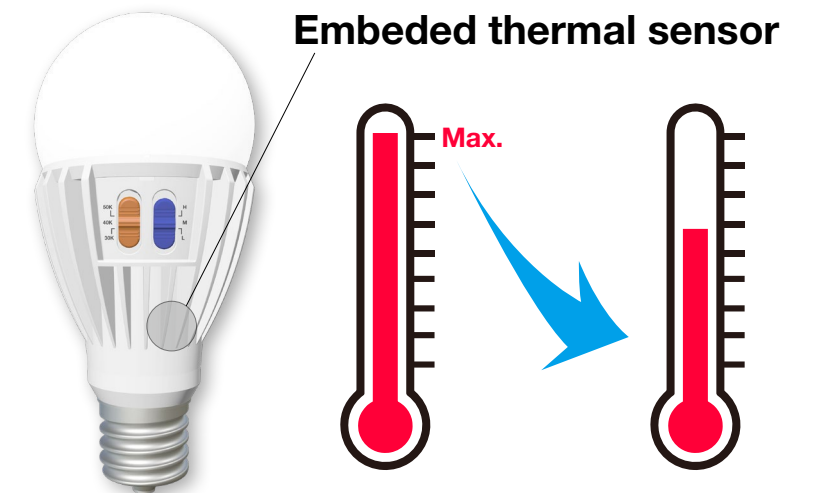

Up to
150 lm/W

**Lock Cover to
Secure Power
and CCT Settings**

Selectable Color Temperatures

Designed also with integrated CCT switch, the lamps allow for effortless selection from three color temperatures of 3000K, 4000K, and 5000K in the field. Whether you are seeking warm light for a cozy and relaxing atmosphere or cool light for a more energetic and productive environment, our CCT select switch has you covered with only one product.

Select Kelvin

Dimming Capability Across the Range

The series of lamps are all working with common 120V TRIAC/ELV dimmers. Lighting control is made easier for better comfort for end users.

Thermal Management

In addition to the heatsink design for thermal management, an embedded thermal sensor will reduce power if the lamp's ambient temperature exceeds the threshold level, extending the product's lifetime.