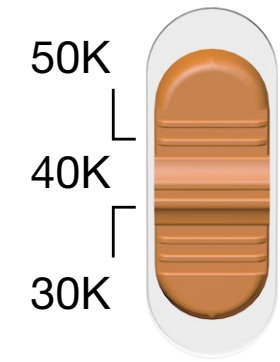

Select Kelvin