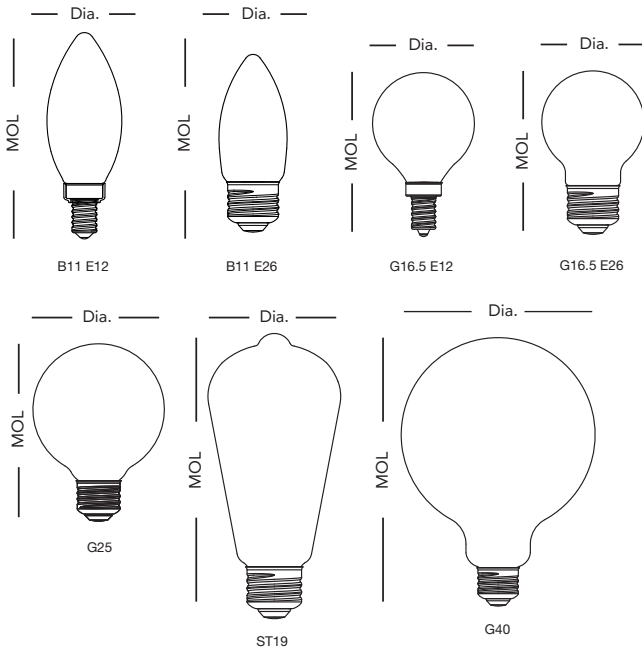

PREMIUM FILAMENT DECO. FAMILY

DIMENSION & WEIGHT

Product	Model	Base	MOL	Dia.	Weight
36062	3.3FB11DIM/927/E26/R	E26	3-9/16"	1-3/8"	0.04lb
36066	3.5FBA11DIM/820/FT/A/R	E12	4-3/8"	1-3/8"	0.03lb
36745	3.3FB11DIM/824/FR	E12	3-13/16"	1-3/8"	0.03lb
36670	3.3FB11DIM/824/FR/E26	E26	3-9/16"	1-3/8"	0.04lb
35085	3.8FB11DIM/824/FR	E12	3-13/16"	1-3/8"	0.03lb
35086	3.8FB11DIM/824/FR/E26	E26	3-9/16"	1-3/8"	0.04lb
36067	3.8FG16.5DIM/927/R	E12	3-3/16"	1-15/16"	0.04lb
36068	3.8FG16.5DIM/927/E26/R	E26	3-1/4"	2-1/16"	0.04lb
36069	4FG16.5DIM/820/A/R	E12	3-3/16"	1-15/16"	0.04lb
36070	3.8FG25DIM/927/R	E26	4-5/16"	3-1/8"	0.09lb
36071	4FG25DIM/820/A/R	E26	4-5/16"	3-1/8"	0.09lb
36072	4.5FG25DIM/827/SB/R	E26	4-5/16"	3-1/8"	0.09lb
36073	5.5FG40DIM/927/R	E26	6-7/8"	4-15/16"	0.22lb
36074	4FST19DIM/820/A/R	E26	5-3/8"	2-1/2"	0.1lb

ORDERING INFORMATION

Model	Product Series	Master Carton			Shipping Carton		
		Case Qty	Case Dimensions (LxWxH)	Case Weight	Case Qty	Case Dimensions (LxWxH)	Case Weight
36062	3.3FB11DIM/927/E26/R	6 PCS	4-15/16" x 3-5/16" x 4-3/4"	0.53lb	24 PCS	10-5/8" x 7-1/2" x 5-5/16"	2.34lb
36066	3.5FBA11DIM/820/FT/A/R	6 PCS	4-15/16" x 3-5/16" x 4-3/4"	0.53lb	24 PCS	10-5/8" x 7-1/2" x 5-5/16"	2.34lb
36745	3.3FB11DIM/824/FR	6 PCS	4-15/16" x 3-5/16" x 4-3/4"	0.53lb	24 PCS	10-5/8" x 7-1/2" x 5-5/16"	2.34lb
36670	3.3FB11DIM/824/FR/E26	6 PCS	4-15/16" x 3-5/16" x 4-3/4"	0.53lb	24 PCS	10-5/8" x 7-1/2" x 5-5/16"	2.34lb
35085	3.8FB11DIM/824/FR	6 PCS	4-15/16" x 3-5/16" x 4-3/4"	0.53lb	24 PCS	10-5/8" x 7-1/2" x 5-5/16"	2.34lb
35086	3.8FB11DIM/824/FR/E26	6 PCS	4-15/16" x 3-5/16" x 4-3/4"	0.53lb	24 PCS	10-5/8" x 7-1/2" x 5-5/16"	2.34lb
36067	3.8FG16.5DIM/927/R	12 PCS	6-7/8" x 4-3/4" x 8-7/16"	1.32lb	48 PCS	14-3/8" x 10-1/16" x 9-1/16"	5.69lb
36068	3.8FG16.5DIM/927/E26/R	12 PCS	6-7/8" x 4-3/4" x 8-7/16"	1.32lb	48 PCS	14-3/8" x 10-1/16" x 9-1/16"	5.69lb
36069	4FG16.5DIM/820/A/R	12 PCS	6-7/8" x 4-3/4" x 8-7/16"	1.32lb	48 PCS	14-3/8" x 10-1/16" x 9-1/16"	5.69lb
36070	3.8FG25DIM/927/R	6 PCS	10-7/16" x 7-1/16" x 5-11/16"	1.29lb	24 PCS	21-5/8" x 14-15/16" x 6-11/16"	5.62lb
36071	4FG25DIM/820/A/R	6 PCS	10-7/16" x 7-1/16" x 5-11/16"	1.29lb	24 PCS	21-5/8" x 14-15/16" x 6-11/16"	5.62lb
36072	4.5FG25DIM/827/SB/R	6 PCS	10-5/8" x 7-1/4" x 5-5/16"	1.29lb	24 PCS	21-13/16" x 14-7/8" x 6-1/8"	5.62lb
36073	5.5FG40DIM/927/R	6 PCS	15-15/16" x 10-13/16" x 7-7/8"	2.31lb	12 PCS	16-9/16" x 11-1/4" x 16-9/16"	9.70lb
36074	4FST19DIM/820/A/R	6PCS	8-3/4" x 5-15/16" x 6-1/2"	1.08lb	24PCS	18-1/8" x 12-5/8" x 7-1/2"	5.29lb

Note: All rights reserved. All sizes and specifications are subject to change at any time without notice.