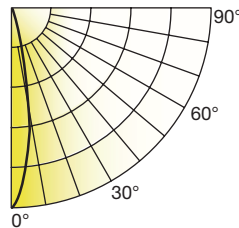

Degree	Candela
0	15,694
5	12,750
15	4,030
25	1,012
35	309
45	96