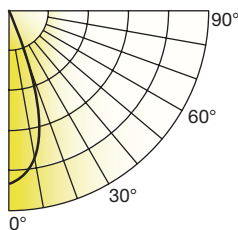

Degree	Candela
0	5,383
5	5,128
15	3,391
25	1,590
35	544
45	225