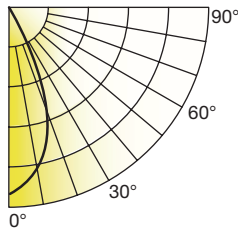

SELECTDRIVE PAR38 HO 277V SERIES

ILLUMINANCE & CANDELA DISTRIBUTION

24PAR38HO/835FL40/277V/SD

Diameter	Footcandles
1.9	1,604
2.8	739
5.7	178
7.6	100
9.5	64

24PAR38HO/840FL40/277V/SD

Diameter	Footcandles
1.9	1,615
2.8	744
5.7	179
7.6	101
9.5	65

Where xxx means 824-965 which indicates CRI and color temperature
 Where yyy means beam angle

¹ Please visit www.greencreative.com for Limited Warranty terms.

Note: All rights reserved. All sizes and specifications are subject to change at any time without notice.