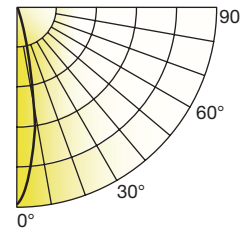

Degree	Candela
0	15,868
5	13,159
15	4,643
25	188
35	361
45	121