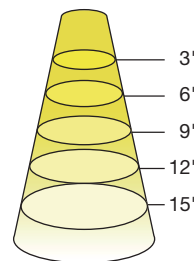

DIMENSIONS & WEIGHT

Model	Base	Dia.	MOL	Weight
24PAR38HO/xxxxxxx/277V/SD	E26	5-1/8"	4-3/4"	1.11lb

ILLUMINANCE & CANDELA DISTRIBUTION

24PAR38HO/827NF25/277V/SD

Diameter	Footcandles
1.3	9,496
2.7	2,201
4.0	1,003
5.3	571
6.7	357

SELECTDRIVE PAR38 HO 277V SERIES

ILLUMINANCE & CANDELA DISTRIBUTION

24PAR38HO/835NF25/277V/SD

Diameter	Footcandles
1.3	9,870
2.7	2,288
4.0	1,043
5.3	594
6.7	372

24PAR38HO/840NF25/277V/SD

Diameter	Footcandles
1.3	9,843
2.7	2,282
4.0	1,040
5.3	592
6.7	371

Degree	Candela
0	15,422
5	13,175
15	4,625
25	1,112
35	364
45	111

Degree	Candela
0	15,868
5	13,159
15	4,643
25	188
35	361
45	121

24PAR38HO/827FL40/277V/SD

Diameter	Footcandles
1.9	1,510
2.8	695
5.7	168
7.6	94
9.5	60

24PAR38HO/830FL40/277V/SD

Diameter	Footcandles
1.9	1,447
2.8	666
5.7	161
7.6	90
9.5	58

Degree	Candela
0	5,383
5	5,128
15	3,391
25	1,590
35	544
45	225

Degree	Candela
0	5,131
5	4,900
15	3,378
25	1,469
35	555
45	232