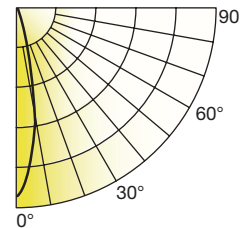

Degree	Candela
0	15,225
5	12,561
15	4,172
25	930
35	326
45	103