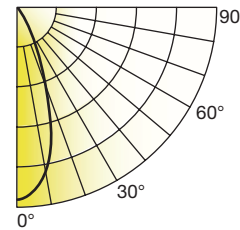

Degree	Candela
0	5,720
5	5,350
15	3,627
25	1,621
35	578
45	266

ORDERING INFORMATION

Model	Master Carton			Shipping Carton		
	Case Qty	Case Dimensions (LxWxH)	Case Weight	Case Qty	Case Dimensions (LxWxH)	Case Weight
24PAR38HO/xxxxyyy/277V/SD	6PCS	15-3/8" x 10-7/16" x 6-7/16"	8.4 lb	12PCS	21-3/16" x 16-3/16" x 7-7/16"	18.1 lb

Where xxx means 824-965 which indicates CRI and color temperature
Where yyy means beam angle

¹ Please visit www.greencreative.com for Limited Warranty terms.

Note: All rights reserved. All sizes and specifications are subject to change at any time without notice.