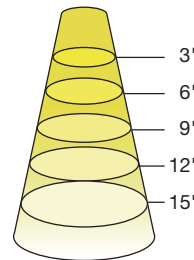

DIMENSIONS & WEIGHT

Model	Base	Dia.	MOL	Weight
24PAR38HO/xxxxxxx/277V/SD	E26	5-1/8"	4-3/4"	1.11lb

ILLUMINANCE & CANDELA DISTRIBUTION

24PAR38HO/827NF25/277V/SD

Diameter	Footcandles
1.3	9,496
2.7	2,201
4.0	1,003
5.3	571
6.7	357

24PAR38HO/830NF25/277V/SD

Diameter	Footcandles
1.3	9,305
2.7	2,157
4.0	983
5.3	560
6.7	350

Degree	Candela
0	15,694
5	12,750
15	4,030
25	1,012
35	309
45	96

Degree	Candela
0	15,225
5	12,561
15	4,172
25	930
35	326
45	103

SELECTDRIVE PAR38 HO 277V SERIES

ILLUMINANCE & CANDELA DISTRIBUTION

24PAR38HO/835NF25/277V/SD

Diameter	Footcandles
1.3	9,870
2.7	2,288
4.0	1,043
5.3	594
6.7	372

24PAR38HO/840NF25/277V/SD

Diameter	Footcandles
1.3	9,843
2.7	2,282
4.0	1,040
5.3	592
6.7	371

Degree	Candela
0	15,422
5	13,175
15	4,625
25	1,112
35	364
45	111

Degree	Candela
0	15,868
5	13,159
15	4,643
25	188
35	361
45	121

24PAR38HO/827FL40/277V/SD

Diameter	Footcandles
1.9	1,510
2.8	695
5.7	168
7.6	94
9.5	60