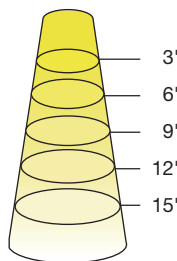

DIMENSIONS & WEIGHT

Model	Base	Dia.	MOL	Weight
24PAR38HO/xxxxxxx/277V/SD	E26	5-1/8"	4-3/4"	1.11lb

ILLUMINANCE & CANDELA DISTRIBUTION

24PAR38HO/827NF25/277V/SD

Diameter	Footcandles
1.3	9,496
2.7	2,201
4.0	1,003
5.3	571
6.7	357

24PAR38HO/830NF25/277V/SD

Diameter	Footcandles
1.3	9,305
2.7	2,157
4.0	983
5.3	560
6.7	350

Degree	Candela
0	15,694
5	12,750
15	4,030
25	1,012
35	309
45	96

Degree	Candela
0	15,225
5	12,561
15	4,172
25	930
35	326
45	103

SELECTDRIVE PAR38 HO 277V SERIES

ILLUMINANCE & CANDELA DISTRIBUTION

24PAR38HO/835NF25/277V/SD

Diameter	Footcandles
1.3	9,870
2.7	2,288
4.0	1,043
5.3	594
6.7	372

24PAR38HO/840NF25/277V/SD

Diameter	Footcandles
1.3	9,843
2.7	2,282
4.0	1,040
5.3	592
6.7	371

Degree	Candela
0	15,422
5	13,175
15	4,625
25	1,112
35	364
45	111

Degree	Candela
0	15,868
5	13,159
15	4,643
25	188
35	361
45	121

24PAR38HO/827FL40/277V/SD

Diameter	Footcandles
1.9	1,510
2.8	695
5.7	168
7.6	94
9.5	60