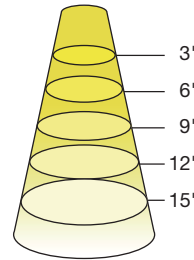

24PAR38HO/830FL40/277V/SD

Diameter	Footcandles
1.9	1,447
2.8	666
5.7	161
7.6	90
9.5	58

Degree	Candela
0	5,383
5	5,128
15	3,391
25	1,590
35	544
45	225

Degree	Candela
0	5,131
5	4,900
15	3,378
25	1,469
35	555
45	232

SELECTDRIVE PAR38 HO 277V SERIES

ILLUMINANCE & CANDELA DISTRIBUTION

24PAR38HO/835FL40/277V/SD

Diameter	Footcandles
1.9	1,604
2.8	739
5.7	178
7.6	100
9.5	64

24PAR38HO/840FL40/277V/SD

Diameter	Footcandles
1.9	1,615
2.8	744
5.7	179
7.6	101
9.5	65

Degree	Candela
0	5,683
5	5,370
15	3,574
25	1,679
35	300
45	318

Degree	Candela
0	5,720
5	5,350
15	3,627
25	1,621
35	578
45	266

ORDERING INFORMATION

Model	Master Carton			Shipping Carton		
	Case Qty	Case Dimensions (LxWxH)	Case Weight	Case Qty	Case Dimensions (LxWxH)	Case Weight
24PAR38HO/xxxxyyy/277V/SD	6PCS	15-3/8" x 10-7/16" x 6-7/16"	8.4 lb	12PCS	21-3/16" x 16-3/16" x 7-7/16"	18.1 lb

Where xxx means 824-965 which indicates CRI and color temperature
 Where yyy means beam angle

¹ Please visit www.greencreative.com for Limited Warranty terms.

Note: All rights reserved. All sizes and specifications are subject to change at any time without notice.