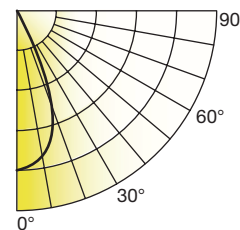

Degree	Candela
0	5,131
5	4,900
15	3,378
25	1,469
35	555
45	232