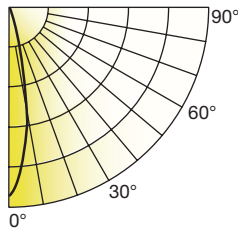

SELECTDRIVE PAR38 HO 277V SERIES

ILLUMINANCE & CANDELA DISTRIBUTION

24PAR38HO/835NF25/277V/SD

Diameter	Footcandles
1.3	9,870
2.7	2,288
4.0	1,043
5.3	594
6.7	372

24PAR38HO/840NF25/277V/SD

Diameter	Footcandles
1.3	9,843
2.7	2,282
4.0	1,040
5.3	592
6.7	371