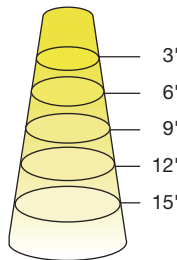

Where xxx means 824-965 which indicates CRI and color temperature and yyyy means SP15, NF25 or FL40 which indicates beam angle

SELECTDRIVE PAR38 HO 277V SERIES

SPECIFICATIONS

Product	Model	Equiv.	CCT	Wattage (W)	Lumens (LM)	Efficacy (LPW)	Power Factor	Input Voltage	CRI	Beam Angle	CBCP (cd)	Dim.	THD	Fixture Rating	DOE
37022	24PAR38HO/827NF25/277V/SD	250W	2700K	24	2,500	104	0.9	120-277V	82	25°	10,000	No	<20%	Enclosed	√
37023	24PAR38HO/827FL40/277V/SD	250W	2700K	24	2,500	104	0.9	120-277V	82	40°	4,500	No	<20%	Enclosed	√
37024	24PAR38HO/830NF25/277V/SD	250W	3000K	24	2,500	104	0.9	120-277V	82	25°	10,000	No	<20%	Enclosed	√
37025	24PAR38HO/830FL40/277V/SD	250W	3000K	24	2,500	104	0.9	120-277V	82	40°	4,500	No	<20%	Enclosed	√
37026	24PAR38HO/835NF25/277V/SD	250W	3500K	24	2,500	104	0.9	120-277V	82	25°	10,000	No	<20%	Enclosed	√
37027	24PAR38HO/835FL40/277V/SD	250W	3500K	24	2,500	104	0.9	120-277V	82	40°	4,500	No	<20%	Enclosed	√
37028	24PAR38HO/840NF25/277V/SD	250W	4000K	24	2,500	104	0.9	120-277V	82	25°	10,000	No	<20%	Enclosed	√
37029	24PAR38HO/840FL40/277V/SD	250W	4000K	24	2,500	104	0.9	120-277V	82	40°	4,500	No	<20%	Enclosed	√

DIMENSIONS & WEIGHT

Model	Base	Dia.	MOL	Weight
24PAR38HO/xxxxxxx/277V/SD	E26	5-1/8"	4-3/4"	1.11lb

ILLUMINANCE & CANDELA DISTRIBUTION

24PAR38HO/827NF25/277V/SD

Diameter	Footcandles
1.3	9,496
2.7	2,201
4.0	1,003
5.3	571
6.7	357

24PAR38HO/830NF25/277V/SD

Diameter	Footcandles
1.3	9,305
2.7	2,157
4.0	983
5.3	560
6.7	350

Degree	Candela
0	15,694
5	12,750
15	4,030
25	1,012
35	309
45	96

Degree	Candela
0	15,225
5	12,561
15	4,172
25	930
35	326
45	103

SELECTDRIVE PAR38 HO 277V SERIES

ILLUMINANCE & CANDELA DISTRIBUTION

24PAR38HO/835NF25/277V/SD

Diameter	Footcandles
1.3	9,870
2.7	2,288
4.0	1,043
5.3	594
6.7	372

24PAR38HO/840NF25/277V/SD

Diameter	Footcandles
1.3	9,843
2.7	2,282
4.0	1,040
5.3	592
6.7	371