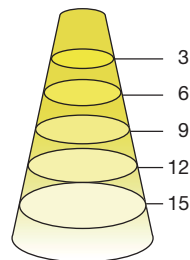

Where xxx means 824-965 which indicates CRI and color temperature and yyyy means SP15, NF25 or FL40 which indicates beam angle

SELECTDRIVE PAR38 HO 277V SERIES

SPECIFICATIONS

Product	Model	Equiv.	CCT	Wattage (W)	Lumens (LM)	Efficacy (LPW)	Power Factor	Input Voltage	CRI	Beam Angle	CBCP (cd)	Dim.	THD	Fixture Rating	DOE
37022	24PAR38HO/827NF25/277V/SD	250W	2700K	24	2,500	104	0.9	120-277V	82	25°	10,000	No	<20%	Enclosed	√
37023	24PAR38HO/827FL40/277V/SD	250W	2700K	24	2,500	104	0.9	120-277V	82	40°	4,500	No	<20%	Enclosed	√
37024	24PAR38HO/830NF25/277V/SD	250W	3000K	24	2,500	104	0.9	120-277V	82	25°	10,000	No	<20%	Enclosed	√
37025	24PAR38HO/830FL40/277V/SD	250W	3000K	24	2,500	104	0.9	120-277V	82	40°	4,500	No	<20%	Enclosed	√
37026	24PAR38HO/835NF25/277V/SD	250W	3500K	24	2,500	104	0.9	120-277V	82	25°	10,000	No	<20%	Enclosed	√
37027	24PAR38HO/835FL40/277V/SD	250W	3500K	24	2,500	104	0.9	120-277V	82	40°	4,500	No	<20%	Enclosed	√
37028	24PAR38HO/840NF25/277V/SD	250W	4000K	24	2,500	104	0.9	120-277V	82	25°	10,000	No	<20%	Enclosed	√
37029	24PAR38HO/840FL40/277V/SD	250W	4000K	24	2,500	104	0.9	120-277V	82	40°	4,500	No	<20%	Enclosed	√

DIMENSIONS & WEIGHT

Model	Base	Dia.	MOL	Weight
24PAR38HO/xxxxxxx/277V/SD	E26	5-1/8"	4-3/4"	1.11lb

ILLUMINANCE & CANDELA DISTRIBUTION

24PAR38HO/827NF25/277V/SD

Diameter	Footcandles
1.3	9,496
2.7	2,201
4.0	1,003
5.3	571
6.7	357

24PAR38HO/830NF25/277V/SD

Diameter	Footcandles
1.3	9,305
2.7	2,157
4.0	983
5.3	560
6.7	350

Degree	Candela
0	15,694
5	12,750
15	4,030
25	1,012
35	309
45	96

Degree	Candela
0	15,225
5	12,561
15	4,172
25	930
35	326
45	103