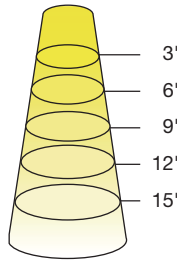

DIMENSIONS & WEIGHT

Model	Base	Dia.	MOL	Weight
24PAR38HO/xxxxxxx/277V/SD	E26	5-1/8"	4-3/4"	1.11lb

ILLUMINANCE & CANDELA DISTRIBUTION

24PAR38HO/827NF25/277V/SD

Diameter	Footcandles
1.3	9,496
2.7	2,201
4.0	1,003
5.3	571
6.7	357

24PAR38HO/830FL40/277V/SD

Diameter	Footcandles
1.9	1,447
2.8	666
5.7	161
7.6	90
9.5	58

Degree	Candela
0	5,383
5	5,128
15	3,391
25	1,590
35	544
45	225

Degree	Candela
0	5,131
5	4,900
15	3,378
25	1,469
35	555
45	232

SELECTDRIVE PAR38 HO 277V SERIES

ILLUMINANCE & CANDELA DISTRIBUTION

24PAR38HO/835FL40/277V/SD

Diameter	Footcandles
1.9	1,604
2.8	739
5.7	178
7.6	100
9.5	64

24PAR38HO/840FL40/277V/SD

Diameter	Footcandles
1.9	1,615
2.8	744
5.7	179
7.6	101
9.5	65

Degree	Candela
0	5,683
5	5,370
15	3,574
25	1,679
35	300
45	318

Degree	Candela
0	5,720
5	5,350
15	3,627
25	1,621
35	578
45	266

ORDERING INFORMATION

Model	Master Carton			Shipping Carton		
	Case Qty	Case Dimensions (LxWxH)	Case Weight	Case Qty	Case Dimensions (LxWxH)	Case Weight
24PAR38HO/xxxxyyy/277V/SD	6PCS	15-3/8" x 10-7/16" x 6-7/16"	8.4 lb	12PCS	21-3/16" x 16-3/16" x 7-7/16"	18.1 lb