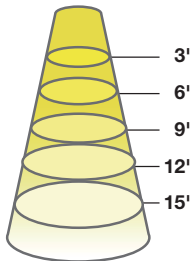

DIMENSION & WEIGHT

Model	Model	Base	MOL	Dia.	Weight
37220	9PAR30DIM/9CCTS/BAS	E26	4-5/8"	3-3/4"	0.23 lb
37221	9PAR30SNDIM/9CCTS/BAS	E26	3-9/16"	3-3/4"	0.25 lb
37222	14PAR38DIM/9CCTS/BAS	E26	5-3/16"	4-3/4"	0.39 lb

Diameter	Footcandles
1.3	1,761
2.7	408
4.0	186
5.3	106
6.7	66

9PAR30SNDIM/9CCTS/BAS 40° 2700K

Diameter	Footcandles
2.2	292
4.4	73
6.6	32
8.7	19
10.9	12

Degree	Candela
10	1,990
20	651
30	208
40	86
50	46

Degree	Candela
10	1,222
20	718
30	325
40	172
50	84

14PAR38DIM/9CCTS/BAS 25° 2700K

Diameter	Footcandles
1.3	2,529
2.7	586
4.0	267
5.3	152
6.7	95

14PAR38DIM/9CCTS/BAS 40° 2700K

Diameter	Footcandles
2.2	485
4.4	121
6.6	54
8.7	31
10.9	20

Degree	Candela
10	3,011
20	1,077
30	346
40	144
50	75

Degree	Candela
10	2,045
20	1,265
30	535
40	225
50	103

ORDERING INFORMATION

Model	Master Carton			Shipping Carton		
	Case Qty	Case Dimensions (LxWxH)	Case Weight	Case Qty	Case Dimensions (LxWxH)	Case Weight
9PAR30DIM/9CCTS/BAS	6PCS	12-7/16" x 8-1/4" x 5-1/2"	2.34 lb	24PCS	17-5/16" x 13" x 12"	11.6 lb
9PAR30SNDIM/9CCTS/BAS	6PCS	12-7/16" x 8-1/4" x 4-3/8"	2.31 lb	24PCS	17-5/16" x 13" x 9-11/16"	10.32 lb
14PAR38DIM/9CCTS/BAS	6PCS	17-5/16" x 11-5/8" x 6-1/8"	4.63 lb	24PCS	24" x 17-15/16" x 13-3/8"	20.72 lb