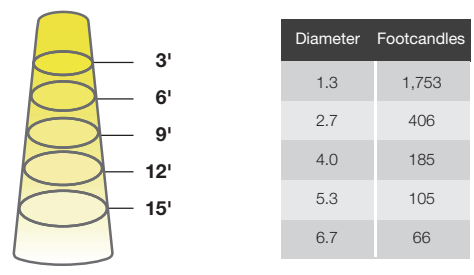

ILLUMINANCE & CANDELA DISTRIBUTION

9PAR30DIM/9CCTS/BAS 25° 2700K