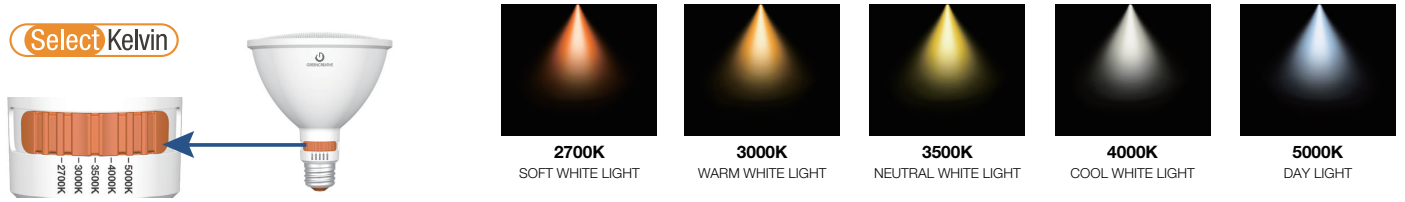

Project Name:	Type:
Part Number:	Date:

ADJUSTAPAR LAMPS

FEATURES

- The lamp is equipped with built-in switches that allow users to select from 5 different color temperatures and 2 beam angles, all in one convenient design
- Suitable to replace 75W and 120W halogen lamps
- Innovative optic lens design delivers even light without shadowing
- 5 field selectable color temperatures in 2700K, 3000K, 3500K, 4000K, and 5000K
- 2 field selectable light distributions in narrow flood 25° and flood 40° beam angles
- High CRI 90 for great color accuracy
- California Title 20 regulation compliant
- Available in PAR30, PAR30 short neck, and PAR38 form factors
- PAR30 short neck and PAR38 models are compatible with GREEN CREATIVE SOL Gimbal Track Head
<https://greencreative.com/product-tag/sol/>
- Smooth dimming with existing dimmers*
- Compact size 1:1 halogen form factor
- Suitable for damp locations and totally enclosed fixtures
- Fixture operating temperature: -4°F to 95°F (-20°C to 35°C)
- Lamp ambient temperature: -4°F to 113°F (-20°C to 45°C)
- Rated Lifetime (L70): 25,000hrs
- 3 year limited warranty**

071124

FOCUS FEATURE

2 Selectable Beam Angles

5 Selectable Color Temperatures

Compatible with SOL Gimbal Track Head

The SOL Gimbal track head is designed with E26 medium base and compatible with both H-Type and J-Type adapters for seamlessly integrating with a variety of track rails.