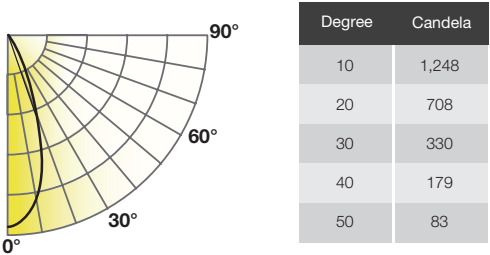

Project Name:	Type:
Part Number:	Date:

GREENCREATIVE

ADJUSTAPAR LAMPS

SPECIFICATIONS

Product	Model	Equiv.	Wattage (W)	5 Selectable CCTs	Lumens	Efficacy (LPW)	Input Voltage	2 Selectable Beam Angles	CBCP (cd)	CRI	Dim.*	Power Factor (typ.)	Fixture Rating	T20	DOE
37220	9PAR30DIM/9CCTS/BAS	75W	9	27K / 30K / 35K / 40K / 50K	810	90	120V	25° / 40°	2,510 / 1,315	90	Yes	0.9	Enclosed	✓	✓
37221	9PAR30SNDIM/9CCTS/BAS	75W	9	27K / 30K / 35K / 40K / 50K	810	90	120V	25° / 40°	2,510 / 1,315	90	Yes	0.9	Enclosed	✓	✓
37222	14PAR38DIM/9CCTS/BAS	120W	14	27K / 30K / 35K / 40K / 50K	1,350	96	120V	25° / 40°	4,300 / 2,235	90	Yes	0.9	Enclosed	✓	✓

*This lamp is available for dimming with 120V line voltage only and might not be compatible with all dimmers. Please visit www.greencreative.com for compatibility information.
**Please visit www.greencreative.com for Limited Warranty terms.

DIMENSION & WEIGHT

Model	Model	Base	MOL	Dia.	Weight
37220	9PAR30DIM/9CCTS/BAS	E26	4-5/8"	3-3/4"	0.23 lb
37221	9PAR30SNDIM/9CCTS/BAS	E26	3-9/16"	3-3/4"	0.25 lb
37222	14PAR38DIM/9CCTS/BAS	E26	5-3/16"	4-3/4"	0.39 lb

ILLUMINANCE & CANDELA DISTRIBUTION

9PAR30DIM/9CCTS/BAS 40° 2700K