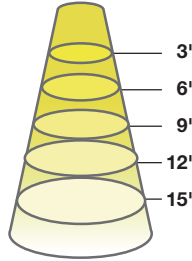

9PAR30SNDIM/9CCTS/BAS 40° 2700K

Diameter	Footcandles
2.2	292
4.4	73
6.6	32
8.7	19
10.9	12