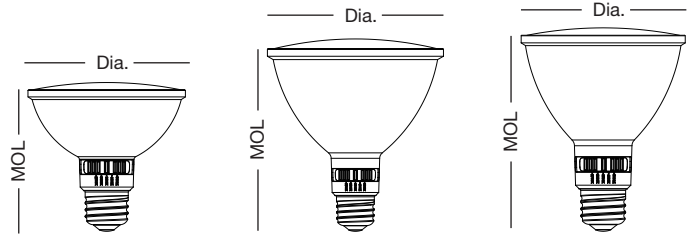

Project Name:	Type:
Part Number:	Date:

GREENCREATIVE

ADJUSTAPAR LAMPS

SPECIFICATIONS

Product	Model	Equiv.	Wattage (W)	5 Selectable CCTs	Lumens	Efficacy (LPW)	Input Voltage	2 Selectable Beam Angles	CBCP (cd)	CRI	Dim.*	Power Factor (typ.)	Fixture Rating	T20	DOE
37220	9PAR30DIM/9CCTS/BAS	75W	9	27K / 30K / 35K / 40K / 50K	810	90	120V	25° / 40°	2,510 / 1,315	90	Yes	0.9	Enclosed	✓	✓
37221	9PAR30SNDIM/9CCTS/BAS	75W	9	27K / 30K / 35K / 40K / 50K	810	90	120V	25° / 40°	2,510 / 1,315	90	Yes	0.9	Enclosed	✓	✓
37222	14PAR38DIM/9CCTS/BAS	120W	14	27K / 30K / 35K / 40K / 50K	1,350	96	120V	25° / 40°	4,300 / 2,235	90	Yes	0.9	Enclosed	✓	✓

*This lamp is available for dimming with 120V line voltage only and might not be compatible with all dimmers. Please visit www.greencreative.com for compatibility information.
**Please visit www.greencreative.com for Limited Warranty terms.

DIMENSION & WEIGHT