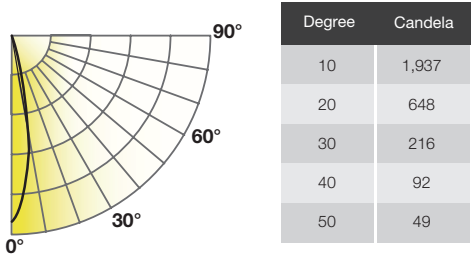

Project Name:	Type:
Part Number:	Date:

GREENCREATIVE

ADJUSTAPAR LAMPS

SPECIFICATIONS

Product	Model	Equiv.	Wattage (W)	5 Selectable CCTs	Lumens	Efficacy (LPW)	Input Voltage	2 Selectable Beam Angles	CBCP (cd)	CRI	Dim.*	Power Factor (typ.)	Fixture Rating	T20	DOE
37220	9PAR30DIM/9CCTS/BAS	75W	9	27K / 30K / 35K / 40K / 50K	810	90	120V	25° / 40°	2,510 / 1,315	90	Yes	0.9	Enclosed	✓	✓
37221	9PAR30SNDIM/9CCTS/BAS	75W	9	27K / 30K / 35K / 40K / 50K	810	90	120V	25° / 40°	2,510 / 1,315	90	Yes	0.9	Enclosed	✓	✓
37222	14PAR38DIM/9CCTS/BAS	120W	14	27K / 30K / 35K / 40K / 50K	1,350	96	120V	25° / 40°	4,300 / 2,235	90	Yes	0.9	Enclosed	✓	✓

*This lamp is available for dimming with 120V line voltage only and might not be compatible with all dimmers. Please visit www.greencreative.com for compatibility information.
**Please visit www.greencreative.com for Limited Warranty terms.

DIMENSION & WEIGHT

Model	Model	Base	MOL	Dia.	Weight
37220	9PAR30DIM/9CCTS/BAS	E26	4-5/8"	3-3/4"	0.23 lb
37221	9PAR30SNDIM/9CCTS/BAS	E26	3-9/16"	3-3/4"	0.25 lb
37222	14PAR38DIM/9CCTS/BAS	E26	5-3/16"	4-3/4"	0.39 lb

ILLUMINANCE & CANDELA DISTRIBUTION

9PAR30DIM/9CCTS/BAS 40° 2700K