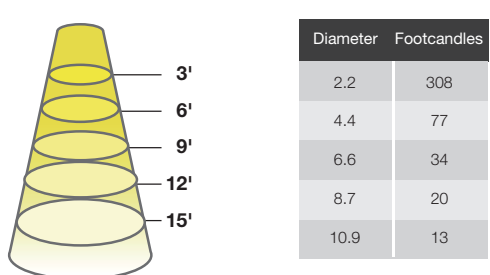

9PAR30DIM/9CCTS/BAS 40° 2700K