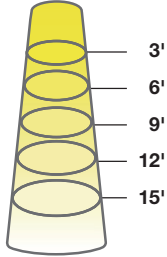

Learn more about SOL Gimbal Track Head
<https://greencreative.com/product-tag/sol/>

Project Name:	Type:
Part Number:	Date:

GREENCREATIVE

ADJUSTAPAR LAMPS

SPECIFICATIONS

Product	Model	Equiv.	Wattage (W)	5 Selectable CCTs	Lumens	Efficacy (LPW)	Input Voltage	2 Selectable Beam Angles	CBCP (cd)	CRI	Dim.*	Power Factor (typ.)	Fixture Rating	T20	DOE
37220	9PAR30DIM/9CCTS/BAS	75W	9	27K / 30K / 35K / 40K / 50K	810	90	120V	25° / 40°	2,510 / 1,315	90	Yes	0.9	Enclosed	✓	✓
37221	9PAR30SNDIM/9CCTS/BAS	75W	9	27K / 30K / 35K / 40K / 50K	810	90	120V	25° / 40°	2,510 / 1,315	90	Yes	0.9	Enclosed	✓	✓
37222	14PAR38DIM/9CCTS/BAS	120W	14	27K / 30K / 35K / 40K / 50K	1,350	96	120V	25° / 40°	4,300 / 2,235	90	Yes	0.9	Enclosed	✓	✓

DIMENSION & WEIGHT

Model	Model	Base	MOL	Dia.	Weight
37220	9PAR30DIM/9CCTS/BAS	E26	4-5/8"	3-3/4"	0.23 lb
37221	9PAR30SNDIM/9CCTS/BAS	E26	3-9/16"	3-3/4"	0.25 lb
37222	14PAR38DIM/9CCTS/BAS	E26	5-3/16"	4-3/4"	0.39 lb

ILLUMINANCE & CANDELA DISTRIBUTION

9PAR30DIM/9CCTS/BAS 25° 2700K

9PAR30DIM/9CCTS/BAS 40° 2700K

Project Name:	Type:
Part Number:	Date:

ADJUSTAPAR LAMPS

ILLUMINANCE & CANDELA DISTRIBUTION

9PAR30SNDIM/9CCTS/BAS 25° 2700K

Degree	Candela
10	2,045
20	1,265
30	535
40	225
50	103

ORDERING INFORMATION

Model	Master Carton			Shipping Carton		
	Case Qty	Case Dimensions (LxWxH)	Case Weight	Case Qty	Case Dimensions (LxWxH)	Case Weight
9PAR30DIM/9CCTS/BAS	6PCS	12-7/16" x 8-1/4" x 5-1/2"	2.34 lb	24PCS	17-5/16" x 13" x 12"	11.6 lb
9PAR30SNDIM/9CCTS/BAS	6PCS	12-7/16" x 8-1/4" x 4-3/8"	2.31 lb	24PCS	17-5/16" x 13" x 9-11/16"	10.32 lb
14PAR38DIM/9CCTS/BAS	6PCS	17-5/16" x 11-5/8" x 6-1/8"	4.63 lb	24PCS	24" x 17-15/16" x 13-3/8"	20.72 lb