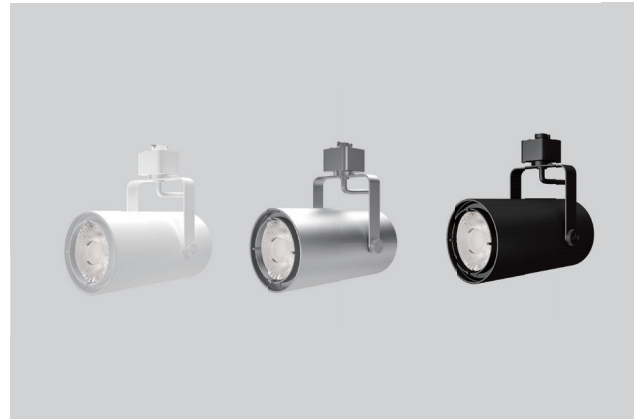

ORBIT TRACK HEAD

MODEL

Model: Small ORBIT
 Medium ORBIT
 Large ORBIT

120V DIMMER COMPATIBILITY

Model: Small ORBIT (ORB/Sxx)

Medium ORBIT(ORB/Mxxx)

Brand	Series	Model	Load (W)	Type	Dimming Range	Dimmability
Lutron	Diva	DV-600P	600	Forward Phase / Triac	10%-100%	Compatible
	Toggler	TG-600P	600	Forward Phase / Triac	13%-100%	Compatible
	Skylark Contour	CTCL-153P	150	Forward Phase / Triac	10%-100%	Compatible
	Diva	DVCL-153P	150	Forward Phase / Triac	4%-100%	Compatible
	Maestro C•L	MACL-153M	150	Forward Phase / Triac	9%-100%	Compatible
Leviton	Sureslide Decora	6674	600	Forward Phase / Triac	1%-100%	Compatible
	Trimatron	6602	600	Forward Phase / Triac	-	Not Compatible
Lutron	Maestro	MAELV-600	600	Reverse Phase / ELV	1%-100%	Compatible
	Skylark Contour	CTELV-303P	300	Reverse Phase / ELV	5%-100%	Compatible
	Diva	DVELV-300P	300	Reverse Phase / ELV	5%-100%	Compatible
	Nova	NTELV-600	600	Reverse Phase / ELV	13%-100%	Compatible
	Caseta	PD-5NE	250	Reverse Phase / ELV	7%-100%	Compatible
Leviton	IllumaTech	IPE04-1LZ	300	Reverse Phase / ELV	20%-100%	Compatible
Cooper	Aspire	9536	1000	Reverse Phase / ELV	0-90%	Compatible