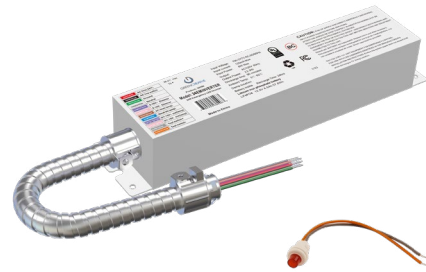

GREENCREATIVE

LED Emergency Solutions
Effortless Setup | Seamless Integration

Model: 8EMINVERTER (37934)
 Input Voltage: 100-277VAC
 Input Power: 5W Max.
 Output Voltage: 120-200VDC
 Output Power: 8W Max.
 Battery: LiFePO4 12.8V 1.6Ah

Model: 21EMINVERTER (37935)
 Input Voltage: 100-277VAC
 Input Power: 8W Max.
 Output Voltage: 150-200VDC
 Output Power: 21W Max.
 Battery: LiFePO4 16V 3.3Ah

Model: 24EMINVERTER (38096)
 Input Voltage: 100-277VAC
 Input Power: 8W Max.
 Output Voltage: 120VAC
 Output Power: 23.9W Max.
 Battery: LiFePO4 12.8V 4.5Ah

Adhesive Field Fixture Mount Test Switch and Indicator Light

Model: TAPETESTACC (37936)

1. Unplug the quick connector

2. Attach the test switch and indicator light onto the fixture surface via included sticker

3. Wiring to inverter and plug back the quick connector

FEATURES

- Suitable for use with select GREEN CREATIVE fixtures and lamps.
- Constant power output in emergency mode for a minimum of 90 minutes
- One-piece metal housing provided for easy connection
- Supplied with 2in1 test switch with indicator light
- Additional accessories options for Adhesive Field Fixture Mount, Remote Round Ceiling Mount, and Single Gang Jbox Face Plate available
- UL 924 Listed, cUL Listed to CSA C22 No. 141, CEC Compliant