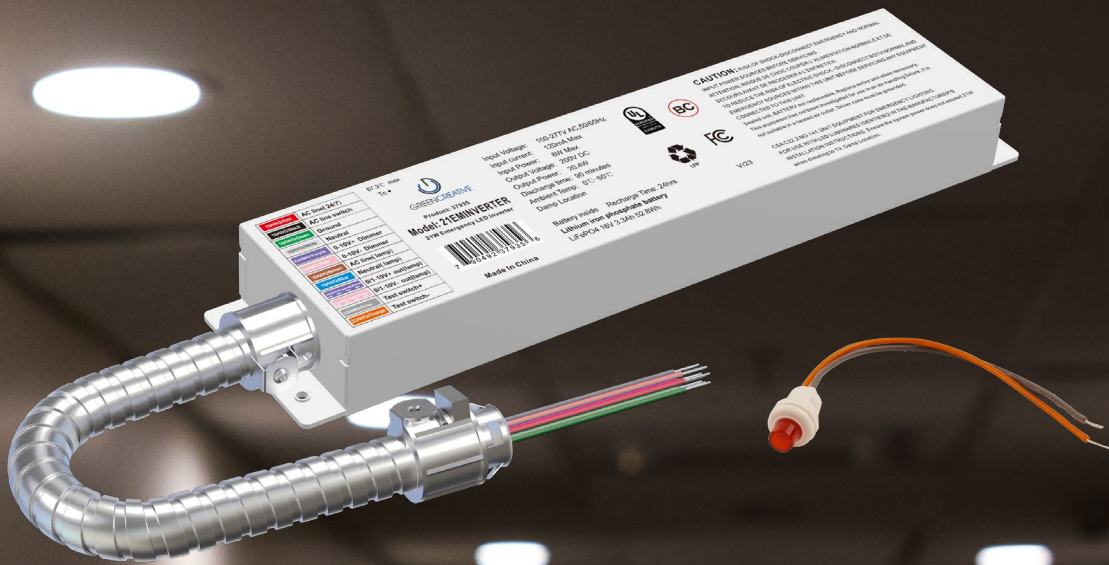

GREENCREATIVE

LED Emergency Solutions
Effortless Setup | Seamless Integration

Model: 8EMINVERTER (37934)
 Input Voltage: 100-277VAC
 Input Power: 5W Max.
 Output Voltage: 120-200VDC
 Output Power: 8W Max.
 Battery: LiFePO4 12.8V 1.6Ah

Adhesive Field Fixture Mount Test Switch and Indicator Light

Model: TAPETESTACC (37936)

1. Unplug the quick connector

2. Attach the test switch and indicator light onto the fixture surface via included sticker

3. Wiring to inverter and plug back the quick connector

FEATURES

- Suitable for use with select GREEN CREATIVE fixtures and lamps.
- Constant power output in emergency mode for a minimum of 90 minutes
- One-piece metal housing provided for easy connection
- Supplied with 2in1 test switch with indicator light
- Additional accessories options for Adhesive Field Fixture Mount, Remote Round Ceiling Mount, and Single Gang Jbox Face Plate available
- UL 924 Listed, cUL Listed to CSA C22 No. 141, CEC Compliant

[Check Compatibility Matrix](#)

Remote Round Ceiling Mount Test Switch and Indicator Light

Model: CEILTESTACC (37937)

1. Disconnect the quick connector

2. Cut hole in ceiling, wiring to inverter, and reconnect the quick connector