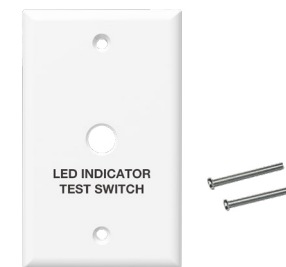

Adhesive Field Fixture Mount Test Switch and Indicator Light

Model: TAPETESTACC (37936)

1. Unplug the quick connector

2. Attach the test switch and indicator light onto the fixture surface via included sticker

3. Wiring to inverter and plug back the quick connector

FEATURES

- Suitable for use with select GREEN CREATIVE fixtures and lamps.
- Constant power output in emergency mode for a minimum of 90 minutes
- One-piece metal housing provided for easy connection
- Supplied with 2in1 test switch with indicator light
- Additional accessories options for Adhesive Field Fixture Mount, Remote Round Ceiling Mount, and Single Gang Jbox Face Plate available
- UL 924 Listed, cUL Listed to CSA C22 No. 141, CEC Compliant

[Check Compatibility Matrix](#)

Remote Round Ceiling Mount Test Switch and Indicator Light

Model: CEILTESTACC (37937)

1. Disconnect the quick connector

2. Cut hole in ceiling, wiring to inverter, and reconnect the quick connector

3. Fasten into the ceiling hole with spring clips

Single Gang Jbox Face Plate

Model: WALLPLATE (37938)

1. Attach the 2in1 test switch with indicator light to the face plate

2. Wiring to inverter and fasten the face plate onto the Jbox using provided screws