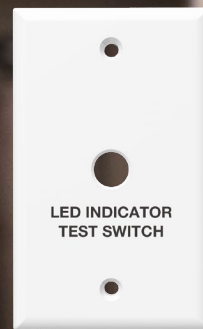

GREENCREATIVE

LED Emergency Solutions
Effortless Setup | Seamless Integration

Model: 8EMINVERTER (37934)
 Input Voltage: 100-277VAC
 Input Power: 5W Max.
 Output Voltage: 120-200VDC
 Output Power: 8W Max.
 Battery: LiFePO4 12.8V 1.6Ah

Adhesive Field Fixture Mount Test Switch and Indicator Light

Model: TAPETESTACC (37936)

1. Unplug the quick connector

2. Attach the test switch and indicator light onto the fixture surface via included sticker

3. Wiring to inverter and plug back the quick connector

FEATURES

- Suitable for use with select GREEN CREATIVE fixtures and lamps.
- Constant power output in emergency mode for a minimum of 90 minutes
- One-piece metal housing provided for easy connection
- Supplied with 2in1 test switch with indicator light
- Additional accessories options for Adhesive Field Fixture Mount, Remote Round Ceiling Mount, and Single Gang Jbox Face Plate available
- UL 924 Listed, cUL Listed to CSA C22 No. 141, CEC Compliant

[Check Compatibility Matrix](#)

Remote Round Ceiling Mount Test Switch and Indicator Light

Model: CEILTESTACC (37937)

1. Disconnect the quick connector

2. Cut hole in ceiling, wiring to inverter, and reconnect the quick connector