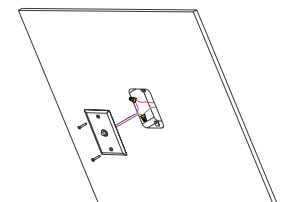

Adhesive Field Fixture Mount Test Switch and Indicator Light

Model: TAPETESTACC (37936)

1. Unplug the quick connector

2. Attach the test switch and indicator light onto the fixture surface via included sticker

3. Wiring to inverter and plug back the quick connector

FEATURES

- Suitable for use with select GREEN CREATIVE fixtures and lamps.
- Constant power output in emergency mode for a minimum of 90 minutes
- One-piece metal housing provided for easy connection
- Supplied with 2in1 test switch with indicator light
- Additional accessories options for Adhesive Field Fixture Mount, Remote Round Ceiling Mount, and Single Gang Jbox Face Plate available
- UL 924 Listed, cUL Listed to CSA C22 No. 141, CEC Compliant

[Check Compatibility Matrix](#)

Remote Round Ceiling Mount Test Switch and Indicator Light

Model: CEILTESTACC (37937)

1. Disconnect the quick connector

2. Cut hole in ceiling, wiring to inverter, and reconnect the quick connector

3. Fasten into the ceiling hole with spring clips

Single Gang Jbox Face Plate

Model: WALLPLATE (37938)

1. Attach the 2in1 test switch with indicator light to the face plate

2. Wiring to inverter and fasten the face plate onto the Jbox using provided screws