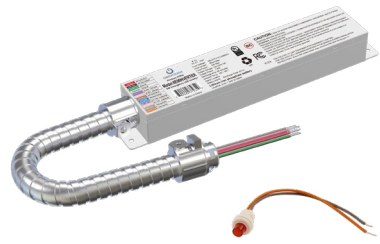

GREENCREATIVE

LED Emergency Solutions
Effortless Setup | Seamless Integration

Model: 8EMINVERTER (37934)
 Input Voltage: 100-277VAC
 Input Power: 5W Max.
 Output Voltage: 120-200VDC
 Output Power: 8W Max.
 Battery: LiFePO4 12.8V 1.6Ah

Model: 21EMINVERTER (37935)
 Input Voltage: 100-277VAC
 Input Power: 8W Max.
 Output Voltage: 150-200VDC
 Output Power: 21W Max.
 Battery: LiFePO4 16V 3.3Ah

Model: 24EMINVERTER (38096)
 Input Voltage: 100-277VAC
 Input Power: 8W Max.
 Output Voltage: 120VAC
 Output Power: 23.9W Max.
 Battery: LiFePO4 12.8V 4.5Ah

Adhesive Field Fixture Mount Test Switch and Indicator Light

Model: TAPETESTACC (37936)

1. Unplug the quick connector

2. Attach the test switch and indicator light onto the fixture surface via included sticker

3. Wiring to inverter and plug back the quick connector

FEATURES

- Suitable for use with select GREEN CREATIVE fixtures and lamps.
- Constant power output in emergency mode for a minimum of 90 minutes
- One-piece metal housing provided for easy connection
- Supplied with 2in1 test switch with indicator light
- Additional accessories options for Adhesive Field Fixture Mount, Remote Round Ceiling Mount, and Single Gang Jbox Face Plate available
- UL 924 Listed, cUL Listed to CSA C22 No. 141, CEC Compliant