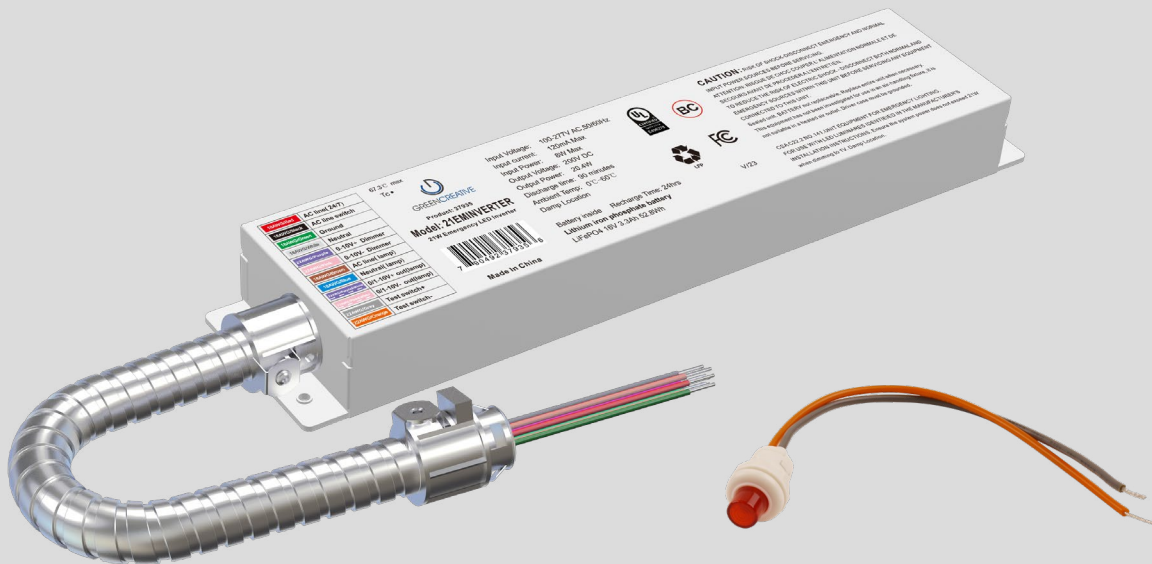

GREENCREATIVE

Your Partner for Professional Lighting Solutions

LED Emergency Solutions