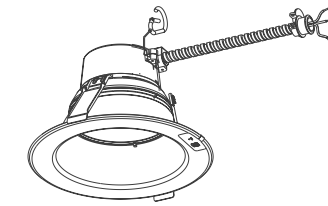

Adhesive Field Fixture Mount Test Switch and Indicator Light

Model: TAPETESTACC (37936)

1. Unplug the quick connector

2. Attach the test switch and indicator light onto the fixture surface via included sticker

3. Wiring to inverter and plug back the quick connector

FEATURES

- Suitable for use with select GREEN CREATIVE fixtures and lamps.
- Constant power output in emergency mode for a minimum of 90 minutes
- One-piece metal housing provided for easy connection
- Supplied with 2in1 test switch with indicator light
- Additional accessories options for Adhesive Field Fixture Mount, Remote Round Ceiling Mount, and Single Gang Jbox Face Plate available
- UL 924 Listed, cUL Listed to CSA C22 No. 141, CEC Compliant

[Check Compatibility Matrix](#)

Remote Round Ceiling Mount Test Switch and Indicator Light

Model: CEILTESTACC (37937)

1. Disconnect the quick connector

2. Cut hole in ceiling, wiring to inverter, and reconnect the quick connector