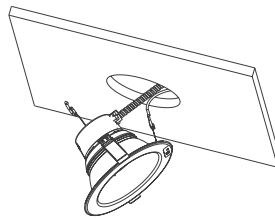

Adhesive Field Fixture Mount Test Switch and Indicator Light

Model: TAPETESTACC (37936)

1. Unplug the quick connector

2. Attach the test switch and indicator light onto the fixture surface via included sticker

3. Wiring to inverter and plug back the quick connector

FEATURES

- Suitable for use with select GREEN CREATIVE fixtures and lamps.
- Constant power output in emergency mode for a minimum of 90 minutes
- One-piece metal housing provided for easy connection
- Supplied with 2in1 test switch with indicator light
- Additional accessories options for Adhesive Field Fixture Mount, Remote Round Ceiling Mount, and Single Gang Jbox Face Plate available
- UL 924 Listed, cUL Listed to CSA C22 No. 141, CEC Compliant

[Check Compatibility Matrix](#)

Remote Round Ceiling Mount Test Switch and Indicator Light

Model: CEILTESTACC (37937)

1. Disconnect the quick connector

2. Cut hole in ceiling, wiring to inverter, and reconnect the quick connector