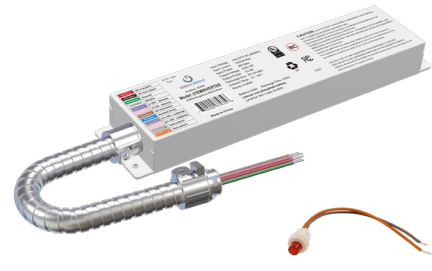

GREENCREATIVE

LED Emergency Solutions
Effortless Setup | Seamless Integration

Model: 8EMINVERTER (37934)
 Input Voltage: 100-277VAC
 Input Power: 5W Max.
 Output Voltage: 120-200VDC
 Output Power: 8W Max.
 Battery: LiFePO4 12.8V 1.6Ah

Model: 21EMINVERTER (37935)
 Input Voltage: 100-277VAC
 Input Power: 8W Max.
 Output Voltage: 150-200VDC
 Output Power: 21W Max.
 Battery: LiFePO4 16V 3.3Ah

Model: 24EMINVERTER (38096)
 Input Voltage: 100-277VAC
 Input Power: 8W Max.
 Output Voltage: 120VAC
 Output Power: 23.9W Max.
 Battery: LiFePO4 12.8V 4.5Ah

Adhesive Field Fixture Mount Test Switch and Indicator Light

Model: TAPETESTACC (37936)

1. Unplug the quick connector

2. Attach the test switch and indicator light onto the fixture surface via included sticker

3. Wiring to inverter and plug back the quick connector

FEATURES

- Suitable for use with select GREEN CREATIVE fixtures and lamps.
- Constant power output in emergency mode for a minimum of 90 minutes
- One-piece metal housing provided for easy connection
- Supplied with 2in1 test switch with indicator light
- Additional accessories options for Adhesive Field Fixture Mount, Remote Round Ceiling Mount, and Single Gang Jbox Face Plate available
- UL 924 Listed, cUL Listed to CSA C22 No. 141, CEC Compliant