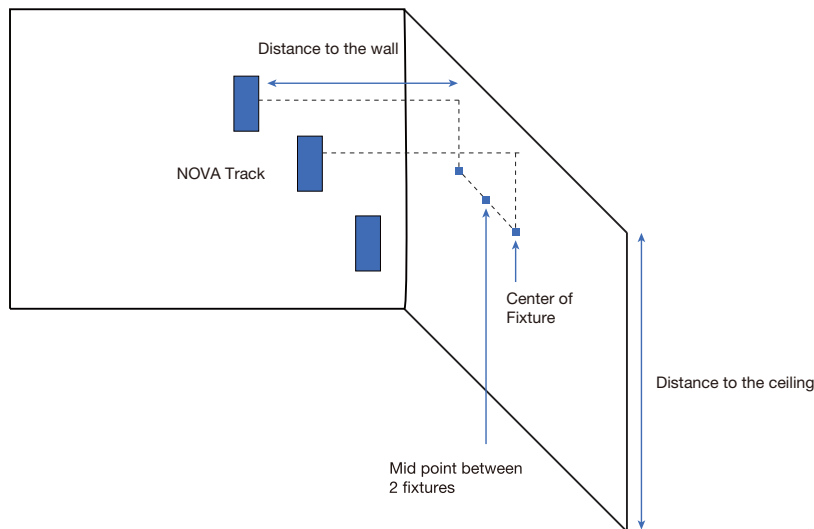

LINE DRAWINGS

Adapters

H-Halo Track
For use with single circuit track applications

J-Juno Track
For use with single and two-circuit track applications

NOVA SERIES

PHOTOMETRY

Track 3' from Wall 10' Mounting Height	Distance from ceiling	Single Fixture Performance Distance on the Wall from Center of the Fixture						Multiple Fixture Performance Distance Between 2 Fixtures								
		0'(fc)	1'(fc)	2'(fc)	3'(fc)	4'(fc)	5'(fc)	4'			5'			6'		
		■						■	Mid Point	■	■	Mid Point	■	■	Mid Point	■
120V-50W-3500K-RA90-LUMILEDS	1'	25	25	32	28	23	20	46	63	45	43	58	42	42	53	41
	2'	148	120	70	42	28	22	174	130	174	169	100	168	167	79	165
	3'	149	131	89	52	34	25	180	168	180	172	129	172	169	99	168
	4'	109	100	76	52	36	27	143	146	143	135	121	134	131	100	130
	5'	76	71	60	46	36	28	109	115	109	102	102	101	98	89	97
	6'	55	53	48	40	33	28	88	93	87	82	85	81	79	78	77
	7'	44	43	40	35	31	27	74	78	73	71	73	69	68	69	66
	8'	39	38	36	33	30	27	68	70	66	65	67	63	62	64	61
	9'	37	36	35	32	30	27	66	68	65	63	66	62	61	63	59

Track 4' from Wall 10' Mounting Height	Distance from ceiling	Single Fixture Performance Distance on the Wall from Center of the Fixture						Multiple Fixture Performance Distance Between 2 Fixtures								
		0'(fc)	1'(fc)	2'(fc)	3'(fc)	4'(fc)	5'(fc)	4'			5'			6'		
		■						■	Mid Point	■	■	Mid Point	■	■	Mid Point	■
120V-50W-3500K-RA90-LUMILEDS	1'	22	22	23	24	23	21	43	45	42	41	48	40	40	47	39
	2'	42	46	40	33	28	23	69	76	68	64	70	63	62	64	61
	3'	94	85	66	47	34	26	126	124	126	120	104	119	116	88	115
	4'	85	80	67	51	38	29	121	130	121	113	114	112	109	98	107
	5'	72	68	60	48	38	30	108	117	108	101	105	100	97	94	95
	6'	59	57	51	44	37	31	95	100	94	89	93	88	84	85	83
	7'	50	48	45	40	35	30	83	88	82	79	83	77	75	77	74
	8'	44	43	41	37	33	30	77	80	75	73	76	71	70	73	68
	9'	42	41	39	36	33	30	74	76	73	71	74	69	68	71	66