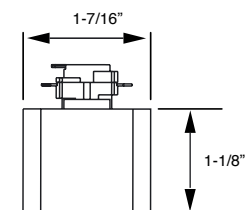

LINE DRAWINGS

Adapters

H-Halo Track
For use with single circuit track applications

J-Juno Track
For use with single and two-circuit track applications

NOVA SERIES

PHOTOMETRY

Track 3' from Wall 10' Mounting Height	Distance from ceiling	Single Fixture Performance Distance on the Wall from Center of the Fixture						Multiple Fixture Performance Distance Between 2 Fixtures								
		0'(fc)	1'(fc)	2'(fc)	3'(fc)	4'(fc)	5'(fc)	4'			5'			6'		
		■						■	Mid Point	■	■	Mid Point	■	■	Mid Point	■
120V-50W-3500K-RA90-LUMILEDS	1'	25	25	32	28	23	20	46	63	45	43	58	42	42	53	41
	2'	148	120	70	42	28	22	174	130	174	169	100	168	167	79	165
	3'	149	131	89	52	34	25	180	168	180	172	129	172	169	99	168
	4'	109	100	76	52	36	27	143	146	143	135	121	134	131	100	130
	5'	76	71	60	46	36	28	109	115	109	102	102	101	98	89	97
	6'	55	53	48	40	33	28	88	93	87	82	85	81	79	78	77
	7'	44	43	40	35	31	27	74	78	73	71	73	69	68	69	66
	8'	39	38	36	33	30	27	68	70	66	65	67	63	62	64	61
	9'	37	36	35	32	30	27	66	68	65	63	66	62	61	63	59