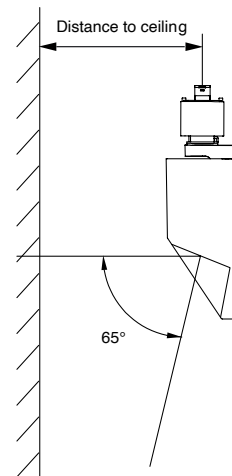

LINE DRAWINGS

Adapters

H-Halo Track
For use with single circuit track applications

J-Juno Track
For use with single and two-circuit track applications

NOVA SERIES

PHOTOMETRY

Track 3' from Wall 10' Mounting Height	Distance from ceiling	Single Fixture Performance Distance on the Wall from Center of the Fixture						Multiple Fixture Performance Distance Between 2 Fixtures								
		0'(fc)	1'(fc)	2'(fc)	3'(fc)	4'(fc)	5'(fc)	4'			5'			6'		
		■						■	Mid Point	■	■	Mid Point	■	■	Mid Point	■
120V-50W-3500K-RA90-LUMILEDS	1'	25	25	32	28	23	20	46	63	45	43	58	42	42	53	41
	2'	148	120	70	42	28	22	174	130	174	169	100	168	167	79	165
	3'	149	131	89	52	34	25	180	168	180	172	129	172	169	99	168
	4'	109	100	76	52	36	27	143	146	143	135	121	134	131	100	130
	5'	76	71	60	46	36	28	109	115	109	102	102	101	98	89	97
	6'	55	53	48	40	33	28	88	93	87	82	85	81	79	78	77
	7'	44	43	40	35	31	27	74	78	73	71	73	69	68	69	66
	8'	39	38	36	33	30	27	68	70	66	65	67	63	62	64	61
	9'	37	36	35	32	30	27	66	68	65	63	66	62	61	63	59

Track 4' from Wall 10' Mounting Height	Distance from ceiling	Single Fixture Performance Distance on the Wall from Center of the Fixture						Multiple Fixture Performance Distance Between 2 Fixtures								
		0'(fc)	1'(fc)	2'(fc)	3'(fc)	4'(fc)	5'(fc)	4'			5'			6'		
		■						■	Mid Point	■	■	Mid Point	■	■	Mid Point	■
120V-50W-3500K-RA90-LUMILEDS	1'	22	22	23	24	23	21	43	45	42	41	48	40	40	47	39
	2'	42	46	40	33	28	23	69	76	68	64	70	63	62	64	61
	3'	94	85	66	47	34	26	126	124	126	120	104	119	116	88	115
	4'	85	80	67	51	38	29	121	130	121	113	114	112	109	98	107
	5'	72	68	60	48	38	30	108	117	108	101	105	100	97	94	95
	6'	59	57	51	44	37	31	95	100	94	89	93	88	84	85	83
	7'	50	48	45	40	35	30	83	88	82	79	83	77	75	77	74
	8'	44	43	41	37	33	30	77	80	75	73	76	71	70	73	68
	9'	42	41	39	36	33	30	74	76	73	71	74	69	68	71	66