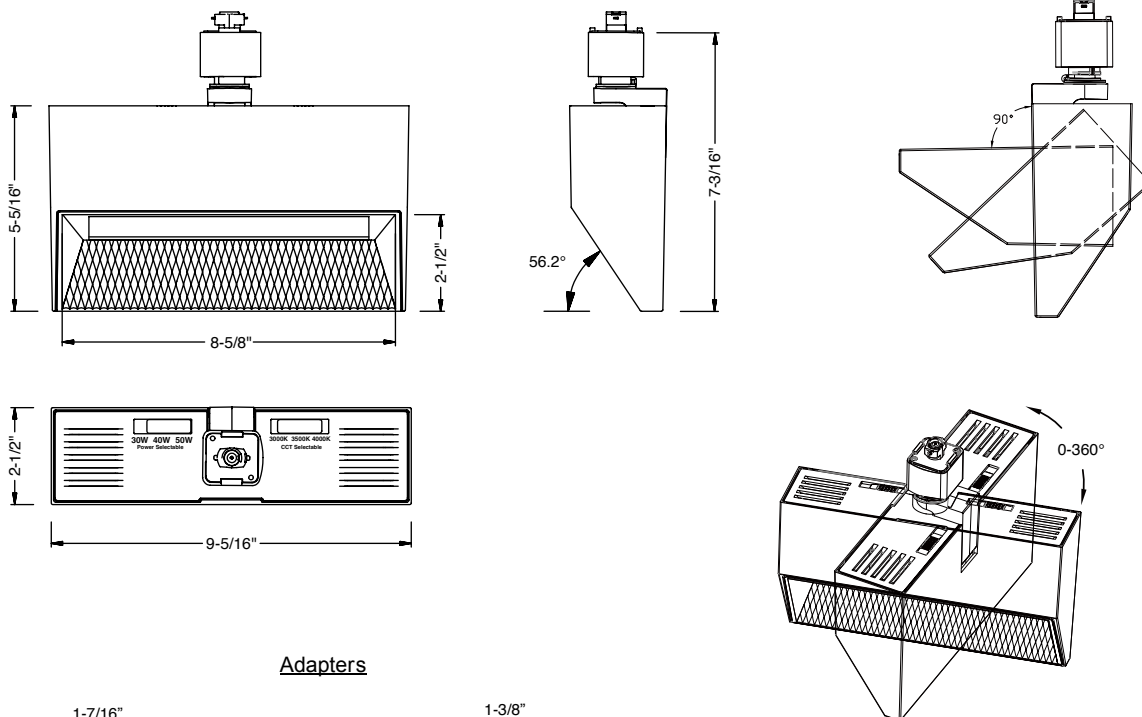

NOVA SERIES

TECHNICAL INFORMATION

Dimming	Input Voltage	Input Frequency	Input Current	Input Power	THD	Power Factor
120V, Forward and reverse phase dimming to 5%	120V	50 / 60Hz	580mA/760mA/950mA	30/40/50W	<20%	>0.9

NOMINAL PERFORMANCE

Product	Wattage	3000K		3500K		4000K	
		Lumens	Efficacy	Lumens	Efficacy	Lumens	Efficacy
NOVT/9CCTS/SD/DIM120V/UNV/x/yy	30	2,700	90	3,000	100	2,850	95
	40	3,600	90	4,000	100	3,800	95
	50	4,500	90	5,000	100	4,750	95

LINE DRAWINGS

Adapters