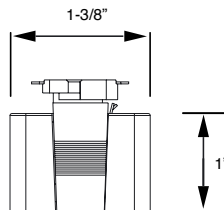

LINE DRAWINGS

Adapters

H-Halo Track
For use with single circuit track applications

J-Juno Track
For use with single and two-circuit track applications

NOVA SERIES

PHOTOMETRY

Track 3' from Wall 10' Mounting Height	Distance from ceiling	Single Fixture Performance Distance on the Wall from Center of the Fixture						Multiple Fixture Performance Distance Between 2 Fixtures								
		0'(fc)	1'(fc)	2'(fc)	3'(fc)	4'(fc)	5'(fc)	4'			5'			6'		
		■						■	Mid Point	■	■	Mid Point	■	■	Mid Point	■
120V-50W-3500K-RA90-LUMILEDS	1'	25	25	32	28	23	20	46	63	45	43	58	42	42	53	41
	2'	148	120	70	42	28	22	174	130	174	169	100	168	167	79	165
	3'	149	131	89	52	34	25	180	168	180	172	129	172	169	99	168
	4'	109	100	76	52	36	27	143	146	143	135	121	134	131	100	130
	5'	76	71	60	46	36	28	109	115	109	102	102	101	98	89	97
	6'	55	53	48	40	33	28	88	93	87	82	85	81	79	78	77
	7'	44	43	40	35	31	27	74	78	73	71	73	69	68	69	66
	8'	39	38	36	33	30	27	68	70	66	65	67	63	62	64	61
	9'	37	36	35	32	30	27	66	68	65	63	66	62	61	63	59

Track 4' from Wall 10' Mounting Height	Distance from ceiling	Single Fixture Performance Distance on the Wall from Center of the Fixture						Multiple Fixture Performance Distance Between 2 Fixtures								
		0'(fc)	1'(fc)	2'(fc)	3'(fc)	4'(fc)	5'(fc)	4'			5'			6'		
		■						■	Mid Point	■	■	Mid Point	■	■	Mid Point	■
120V-50W-3500K-RA90-LUMILEDS	1'	22	22	23	24	23	21	43	45	42	41	48	40	40	47	39
	2'	42	46	40	33	28	23	69	76	68	64	70	63	62	64	61
	3'	94	85	66	47	34	26	126	124	126	120	104	119	116	88	115
	4'	85	80	67	51	38	29	121	130	121	113	114	112	109	98	107
	5'	72	68	60	48	38	30	108	117	108	101	105	100	97	94	95
	6'	59	57	51	44	37	31	95	100	94	89	93	88	84	85	83
	7'	50	48	45	40	35	30	83	88	82	79	83	77	75	77	74
	8'	44	43	41	37	33	30	77	80	75	73	76	71	70	73	68
	9'	42	41	39	36	33	30	74	76	73	71	74	69	68	71	66