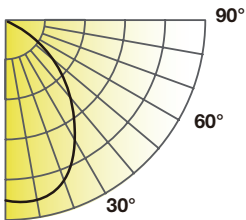

NYXNC4SQ/S9CCT5S/DUALDIM/WD/CC

Lumens: 2,108 lm
CBCP: 1,383 cd
Power: 20 W
Efficacy: 104 lm/W
CRI: 92
Spacing Criteria: 1.07
Beam Angle: 76°

Candlepower Distribution		Initial Footcandles			Zonal Lumen Summary		
Angle (°)	Average (cd)	Height (ft)	Fc	Diameter (ft)	Zone	Lumens	%Fixt
10	1,342	8	31	12	0-30	990	47
20	1,203	10	20	16	0-40	1,482	70
30	950	12	14	19	0-60	2,037	97
40	624	15	9	23	0-90	2,105	100
50	327	20	5	31			
60	121						
70	17						
80	2						
90	0