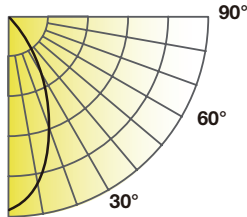

NYX SERIES

PHOTOMETRY

NYXNC4RD/S9CCT5S/DUALDIM/MD/CC

Lumens: 2,206 lm
CBCP: 1,850 cd
Power: 20 W
Efficacy: 108 lm/W
CRI: 92
Spacing Criteria: 0.91
Beam Angle: 62°

Candlepower Distribution		Initial Footcandles			Zonal Lumen Summary		
Angle (°)	Average (cd)	Height (ft)	Fc	Diameter (ft)	Zone	Lumens	%Fixt
10	1,718	8	40	10	0-30	1,153	52
20	1,385	10	26	12	0-40	1,632	74
30	966	12	18	14	0-60	2,141	97
40	581	15	11	18	0-90	2,203	100
50	294	20	6	24			
60	112						
70	11						
80	0						
90	0