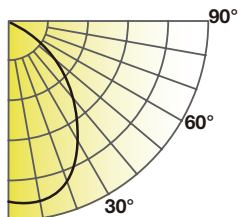

NYX SERIES

PHOTOMETRY

NYXNC6RD/S9CCT5S/DUALDIM/WD/CC

Lumens: 2,356 lm
CBCP: 1,307 cd
Power: 20 W
Efficacy: 115 lm/W
CRI: 92
Spacing Criteria: 1.10
Beam Angle: 85°

Candlepower Distribution		Initial Footcandles			Zonal Lumen Summary		
Angle (°)	Average (cd)	Height (ft)	Fc	Diameter (ft)	Zone	Lumens	%Fixt
10	1,254	8	29	15	0-30	930	40
20	1,119	9	19	18	0-40	1,445	61
30	933	10	13	22	0-60	2,208	94
40	704	12	8	27	0-90	2,353	100
50	458	15	5	37			
60	219						
70	46						
80	1						
90	0