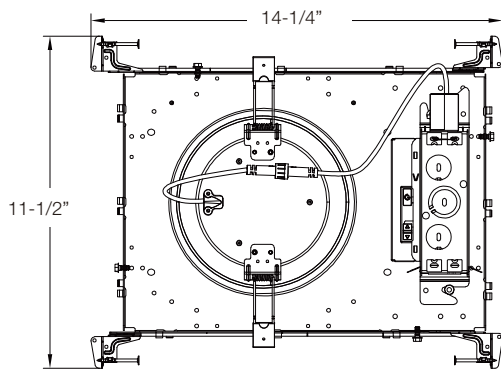

NYX SERIES

LINE DRAWINGS

With Shallow IC BOX