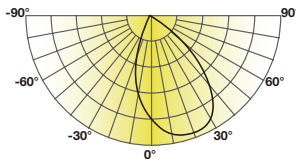

NYXNC4RD/S9CCT5S/DUALDIM/WW/CC

Lumens: 1,361 lm
CBCP: 785 cd
Power: 20 W
Efficacy: 67 lm/W
CRI: 92
Spacing Criteria: 1.31
Beam Angle: 79°

Candlepower Distribution		Initial Footcandles			Zonal Lumen Summary		
Angle (°)	Average (cd)	Height (ft)	Fc	Diameter (ft)	Zone	Lumens	%Fixt
10	645	8	15	13	0-30	492	36
20	586	10	10	16	0-40	777	57
30	508	12	7	20	0-60	1,213	89
40	401	15	4	25	0-90	1,359	100
50	269	20	2	33			
60	145						
70	67						
80	15						
90	0