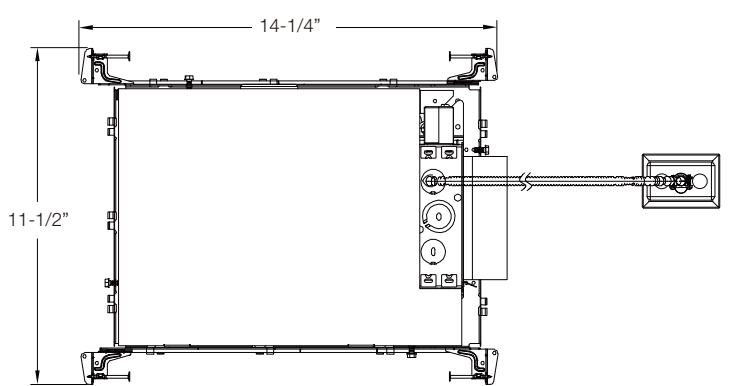

4" , 6" and 8" Round M Lumen Large IC Frame Cover with EM6 (shown with 6" Light Engine)