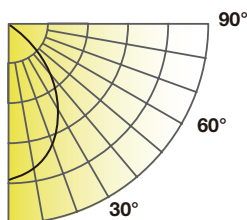

NYXNC6SQ/S9CCT5S/DUALDIM/MD/CC

Lumens: 2,237 lm
CBCP: 1,531 cd
Power: 20 W
Efficacy: 109 lm/W
CRI: 92
Spacing Criteria: 0.97
Beam Angle: 70°

Candlepower Distribution		Initial Footcandles			Zonal Lumen Summary		
Angle (°)	Average (cd)	Height (ft)	Fc	Diameter (ft)	Zone	Lumens	%Fixt
10	1,444	8	34	11	0-30	1,004	45
20	1,211	10	21	14	0-40	1,480	66
30	906	12	15	17	0-60	2,108	94
40	611	15	10	21	0-90	2,234	100
50	366	20	5	28			
60	178						
70	54						
80	1						
90	0