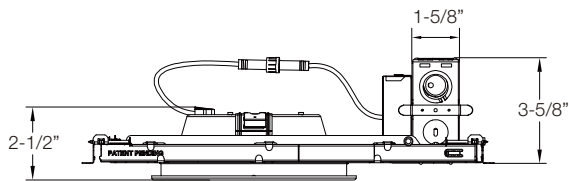

NYX SERIES

LINE DRAWINGS

4" , 6" and 8" Round Frame
(shown with 6" Light Engine)