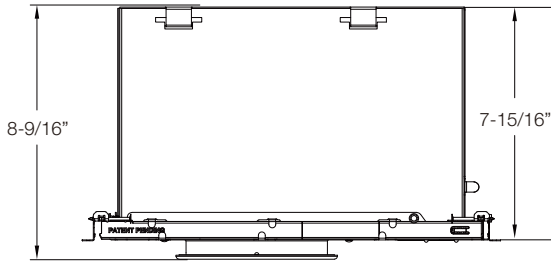

NYX SERIES

LINE DRAWINGS

With Large IC Box

6" and 8" Round M Lumen Large IC Frame Cover (shown with 6" Light Engine)