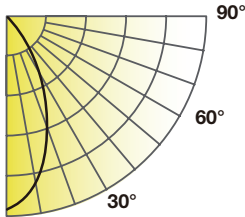

NYX SERIES

PHOTOMETRY

NYXNC6RD/M9CCT5S/DUALDIM/MD/CC

Lumens: 4,084 lm
CBCP: 3,169 cd
Power: 39 W
Efficacy: 110 lm/W
CRI: 92
Spacing Criteria: 0.89
Beam Angle: 64°

Candlepower Distribution		Initial Footcandles			Zonal Lumen Summary		
Angle (°)	Average (cd)	Height (ft)	Fc	Diameter (ft)	Zone	Lumens	%Fixt
10	290	8	7	10	0-30	1,942	48
20	2,264	10	4	12	0-40	2,820	69
30	1,670	12	3	15	0-60	3,896	95
40	1,092	15	2	19	0-90	4,077	100
50	635	20	1	25			
60	258						
70	67						
80	1						
90	0						

NYXNC6RD/M9CCT5S/DUALDIM/WD/CC