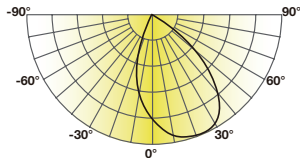

NYX SERIES

PHOTOMETRY

NYXNC6SQ/S9CCT5S/DUALDIM/WW/CC

Candlepower Distribution		Initial Footcandles			Zonal Lumen Summary		
Angle (°)	Average (cd)	Height (ft)	Fc	Diameter (ft)	Zone	Lumens	%Fxt
10	665	8	15	13	0-30	505	38
20	641	9	10	16	0-40	791	59
30	532	10	7	19	0-60	1,220	92
40	415	12	4	24	0-90	1,330	100
50	274	15	2	32			
60	138						
70	50						
80	11						
90	0						

Lumens: 1,332 lm
CBCP: 843 cd
Power: 20 W
Efficacy: 64 lm/W
CRI: 92
Spacing Criteria: 1.31
Beam Angle: 77°

CERTIFICATION INFORMATION

Model	ES ID#
NYX**8RD/M9CCT5S/DUALDIM/**/****	3473694
NYX**8RD/S9CCT5S/DUALDIM/**/****	3473695
NYX**8RD/L9CCT5S/DIM010UNV/**/****	3463035
NYX**8RD/L9CCT5S/DIM120V/**/****	3473693
NYX***#**/**/##9CCT5S/DUALDIM/**/****	2740471
NYXICAT6RD/**/##9CCT5S/DUALDIM/**/****	2740470

Note: All rights reserved. All sizes and specifications are subject to change at any time without notice.