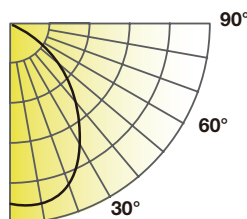

NYXNC6SQ/S9CCT5S/DUALDIM/WD/CC

Lumens: 2,269 lm
CBCP: 1,290 cd
Power: 20 W
Efficacy: 111 lm/W
CRI: 92
Spacing Criteria: 1.11
Beam Angle: 83°

Candlepower Distribution		Initial Footcandles			Zonal Lumen Summary		
Angle (°)	Average (cd)	Height (ft)	Fc	Diameter (ft)	Zone	Lumens	%Fixt
10	1,250	8	29	14	0-30	934	41
20	1,128	10	19	18	0-40	1,440	64
30	930	12	13	21	0-60	2,137	94
40	678	15	8	26	0-90	2,265	100
50	416	20	5	35			
60	193						
70	46						
80	1						
90	0