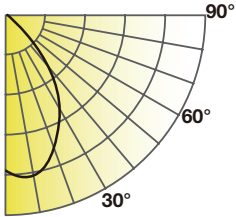

NYX SERIES

PHOTOMETRY

NYXNC4SQ/S9CCT5S/DUALDIM/MD/CC

Lumens: 2,153 lm
CBCP: 1,658 cd
Power: 20 W
Efficacy: 106 lm/W
CRI: 92
Spacing Criteria: 0.98
Beam Angle: 68°

Candlepower Distribution		Initial Footcandles			Zonal Lumen Summary		
Angle (°)	Average (cd)	Height (ft)	Fc	Diameter (ft)	Zone	Lumens	%Fixt
10	1,567	8	36	11	0-30	1,098	51
20	1,336	9	29	12	0-40	1,588	74
30	980	10	23	13	0-60	2,088	97
40	592	12	16	16	0-90	2,150	100
50	294	15	10	20			
60	109						
70	15						
80	1						
90	0