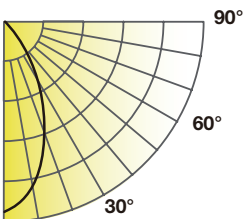

Lumens: 2,329 lm
CBCP: 1,767 cd
Power: 20 W
Efficacy: 114 lm/W
CRI: 92
Spacing Criteria: 0.91
Beam Angle: 65°

Candlepower Distribution		Initial Footcandles			Zonal Lumen Summary		
Angle (°)	Average (cd)	Height (ft)	Fc	Diameter (ft)	Zone	Lumens	%Fixt
10	1,628	8	38	10	0-30	1,091	47
20	1,299	10	24	13	0-40	1,591	68
30	949	12	17	15	0-60	2,217	95
40	626	15	11	19	0-90	2,326	100
50	363	20	6	26			
60	156						
70	38						
80	0						
90	0