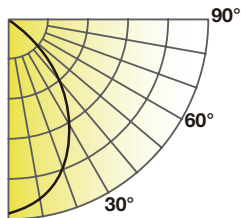

NYXNC4RD/S9CCT5S/DUALDIM/WD/CC

Lumens: 2,147 lm
CBCP: 1,354 cd
Power: 20 W
Efficacy: 106 lm/W
CRI: 92
Spacing Criteria: 1.08
Beam Angle: 78°

Candlepower Distribution		Initial Footcandles			Zonal Lumen Summary		
Angle (°)	Average (cd)	Height (ft)	Fc	Diameter (ft)	Zone	Lumens	%Fixt
10	1,311	8	30	13	0-30	970	45
20	1,174	10	19	16	0-40	1,469	68
30	945	12	14	20	0-60	2,073	97
40	650	15	9	24	0-90	2,144	100
50	358	20	5	33			
60	133						
70	15						
80	1						
90	0