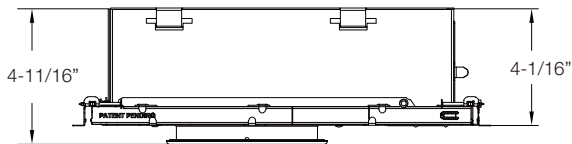

With Shallow IC BOX

4" , 6" and 8" Round S Lumen Shallow IC Frame Cover
(shown with 6" Light Engine)