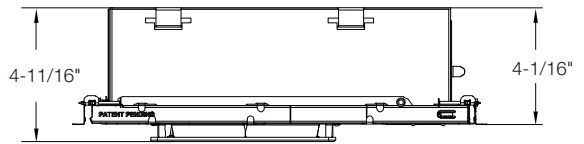

4" and 6" Square S Lumen Shallow IC Frame Cover
(shown with 6" Light Engine)