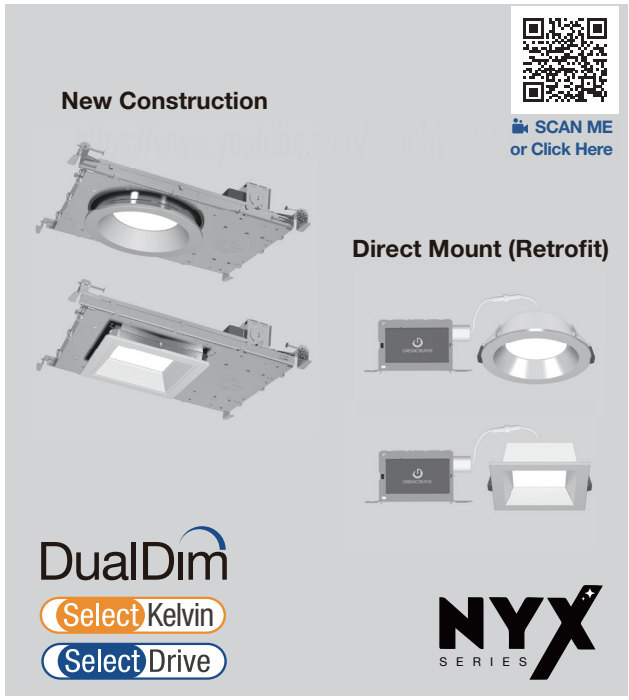

## SPECIFICATION FEATURES

- Mechanical** - NYX Downlight is made from die cast aluminum, for maximizing passive cooling, ensuring long life lasting LED. This series is designed for new construction, remodel, and direct mount (retrofit) in the ceiling. Stainless steel spring action clips allow for both easy new construction and direct installation from 1/2" to 2" ceiling thicknesses and field accessibility below the ceiling for service or replacement. Galvanized steel plaster frame. Low profile bar hangers with non-pass through construction and leveling flanges, contain integral tee bar clip and preinstalled nail. Bar hangers are adjustable from 13-1/4" to 24-1/2" and can be installed in suspended T-Grid or wood joist ceilings. Optional field installable butterfly brackets with adjustable height are available for C-Chanel or rod installation.
- Electrical** - Proprietary potted driver for optimal heat protection ensure long life of electronics components. Field select from four or three lumen outputs using SelectDrive technology. The driver also features DualDim Technology, for maximum adaptability in any spaces whether it's commercial, residential or mixed. Rated for 120 to 277V, 50/60 Hz the driver is both 0-10V dimmable to 5% with low-end cut off and Forward and Reverse phase dimmable at 120V down to 10%. For 8" Large light engine, the 120V (DIM120V), 50/60 Hz driver is forward or reverse phase dimmable to 5%. The 120-277V (DIM010UNV), 50/60 Hz driver is 0-10V dimmable to 5% with a low end cutoff. Please consult dimmer compatibility for additional information. Sound rating <22db. Optional integrated EM driver available, and control options. Standard drivers DUALDIM and DIM010UNV also comes with a 12V auxiliary port that provides power for field installed sensors and control modules.
- Optical** - Non conductive polycarbonate plated reflectors available in clear, matte white, white baffle or black baffle, are field interchangeable allowing for service or replacement to evolve with the space. Fully deadfront reflector and flange are available in full clear, white, and black finishes. High resistance and non yellowing polycarbonate lenses for optimal low glare light diffusion. Featuring SelectKelvin technology with field selectable CCTs 2700/3000/3500/4000/5000K. LED binning within 4 SDCM maximum. Offered in minimum 90 CRI. 80° optical wide beam angle diffuser with 1.2 SC, 60° medium fresnel optic with 1.0 SC or wall wash insert are available for optimal distribution.
- Thermal** - Die cast fixture maximizes passive thermal management and achieves a L70 calculated lifetime of 100,000 hours, at 25°C according to TM-21-11 requirements. Ambient temperature rated from -40°F to 113°F (-40°C to 45°C). IC installation for IC rated parts limited to +35°C (95.0°F) ambient temperature. IC cover are also available.
- Compliance and Warranty** - ETL Classified and Listed for wet location from the bottom once properly installed. Certified air-tight per ASTM 283-04. Complies with FCC 47CFR Part 15B consumer limits for EMI/RFI emissions at 120V. Suitable for use in clothes closets when installed in accordance with the NEC 410.16 spacing requirements. For IC rating information please refer to the IC rating table. Can be used for State of California Title 24 high efficacy LED compliance under JA8. 5 Year Warranty for complete fixture. Optional 10 Year Extended Warranty available, subject to same terms, conditions and installation requirements as standard 5 Year Warranty.