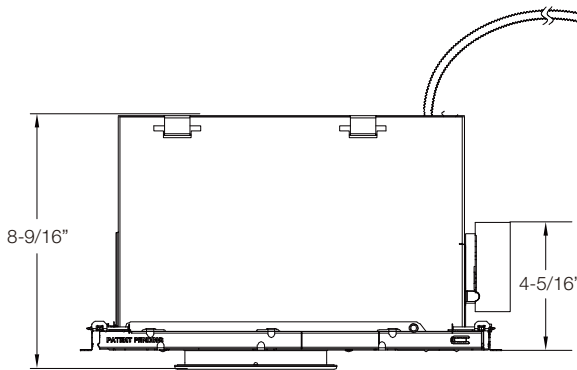

4" , 6" and 8" Round M Lumen Large IC Frame Cover with EM6 (shown with 6" Light Engine)