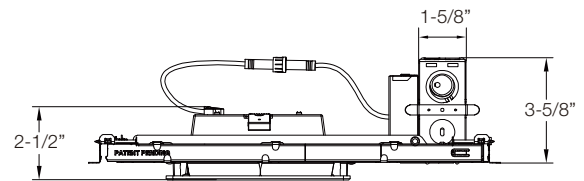

4" and 6" Square Frame
(shown with 6" Light Engine)