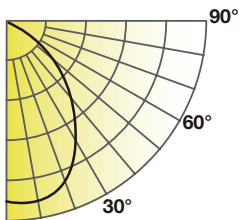

Lumens: 3,936 lm
CBCP: 2,175 cd
Power: 39 W
Efficacy: 105 lm/W
CRI: 92
Spacing Criteria: 1.09
Beam Angle: 85°

Candlepower Distribution		Initial Footcandles			Zonal Lumen Summary		
Angle (°)	Average (cd)	Height (ft)	Fc	Diameter (ft)	Zone	Lumens	%Fixt
10	2,089	8	49	15	0-30	1,552	39
20	1,865	10	31	18	0-40	2,411	61
30	1,554	12	22	22	0-60	3,686	94
40	1,188	15	14	27	0-90	3,929	100
50	776	20	8	37			
60	378						
70	81						
80	2						
90	0						

NYXNC6RD/S9CCT5S/DUALDIM/MD/CC