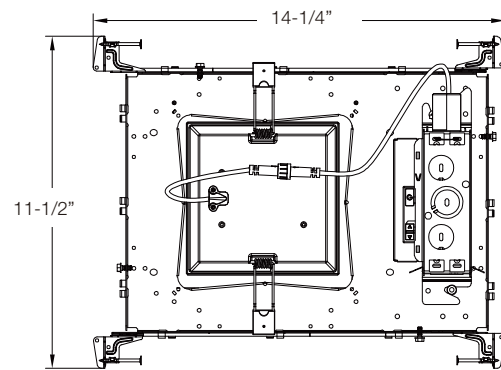

NYX SERIES

LINE DRAWINGS

With Shallow IC BOX