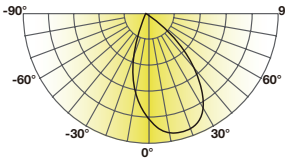

NYXNC4SQS9CCT5SDUALDIMWWCC

Lumens: 1,265 lm
CBCP: 904 cd
Power: 20 W
Efficacy: 63 lm/W
CRI: 92
Spacing Criteria: 1.21
Beam Angle: 69°

Candlepower Distribution		Initial Footcandles			Zonal Lumen Summary		
Angle (°)	Average (cd)	Height (ft)	Fc	Diameter (ft)	Zone	Lumens	%Fixt
10	718	8	17	11	0-30	539	43
20	656	10	11	14	0-40	821	65
30	537	12	7	17	0-60	1,178	93
40	378	15	5	21	0-90	1,264	100
50	222	20	3	28			
60	103						
70	45						
80	9						
90	0