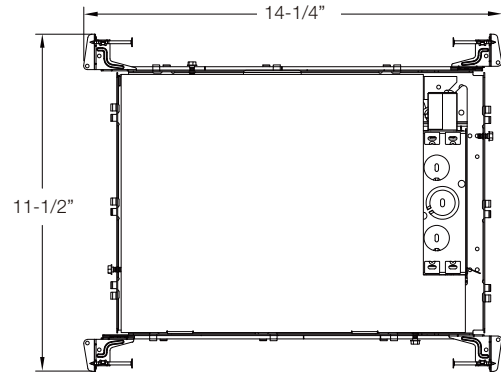

NYX SERIES

LINE DRAWINGS

With Large IC Box

6" and 8" Round M Lumen Large IC Frame Cover (shown with 6" Light Engine)