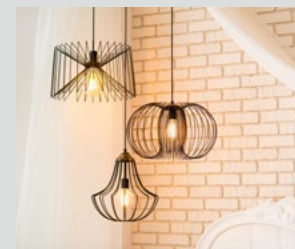

Exceptional efficacy 120 LPW

Energy saving options for all types of fixtures (open non-enclosed/enclosed).