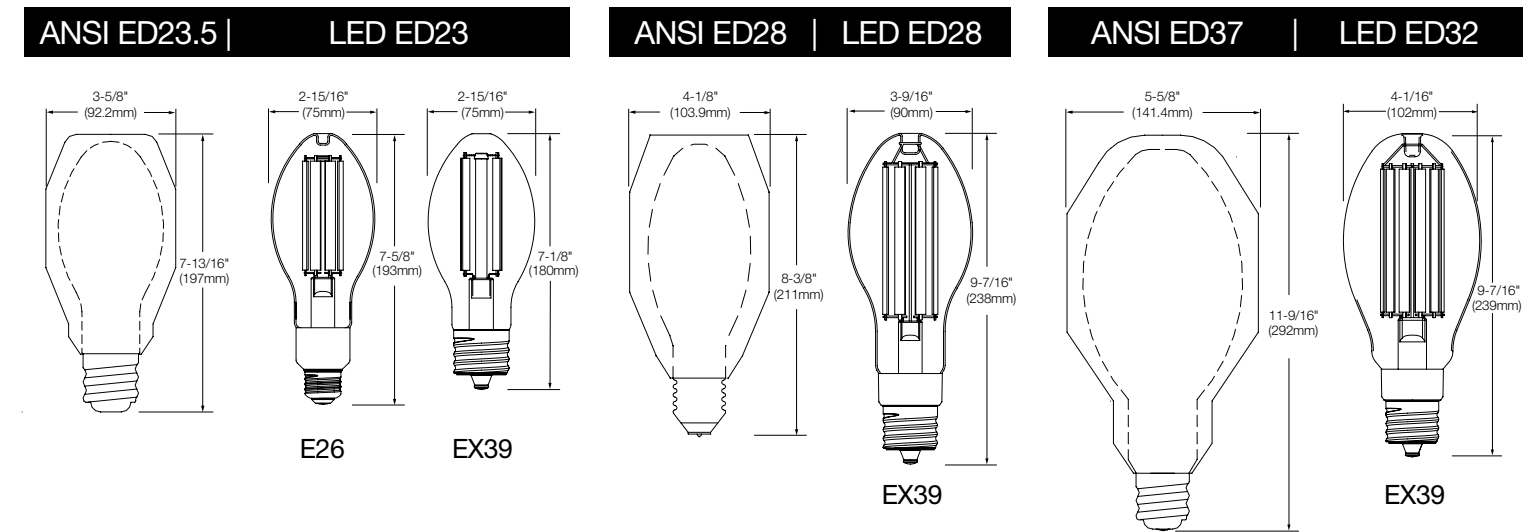

Classic Form Modern Efficacy

Superior Light Output with Outstanding Efficacy

With a maximum light output of 10,000 lumens and an exceptionally high efficacy of 185 LPW, these lamps provide optimal energy saving solutions for a wide range of HID upgrading projects with low operating cost and faster ROI.

Classic ANSI HID Form Factor

Crafted in the classic ANSI HID form factor, the series of HID Replacement Filament LED lamps are an excellent replacement for outdated Metal Halide and High-Pressure Sodium lighting in indoor and outdoor fixtures.

Suitable for Various Lighting Fixtures

With 360° omni-directional lighting effect, these HID Replacement Filament LED lamps aesthetically light up your space in various enclosed and non-enclosed lighting fixtures, indoor and outdoor.