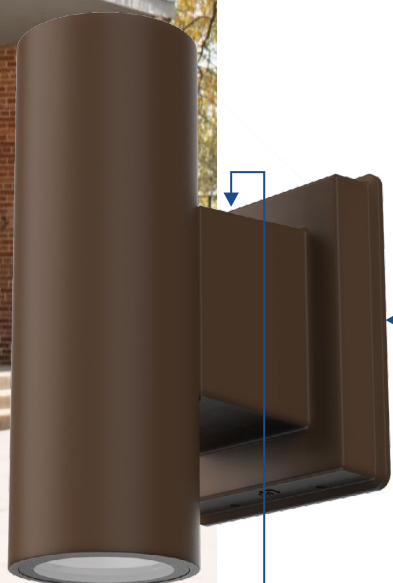

EXCYL Outdoor Cylinders

Outdoor Illumination Simplified

GREENCREATIVE

Outdoor Illumination Simplified

A versatile wall-mounted direct-indirect cylinder that simplifies specification by integrating all settings and the photocell into a single SKU, while providing clean and precise up-and-down beams.

Surface Mount

Wall Mount

CCT Switch
3000K / 3500K / 4000K

Power Switch
High / Med / Low

Photocell Switch
OFF / ON

CCT Switch
3000K / 3500K / 4000K

Power Switch
High / Med / Low

Fully Embedded Settings

3 CCTs In One with SelectKelvin Technology

Select the perfect CCT to complement your space. Adjust it on-site to create the desired ambiance and highlight textures or architectural features.

3 Lumens In One with SelectDrive Technology

Direct-Indirect Illumination Simplified

The unique EXCYL design combines both indirect and direct light sources within a compact cylinder profile, delivering clean beams for both types of illumination. The product can be configured for direct-indirect, direct-only, or indirect-only lighting to perfectly meet the specific needs of the space.