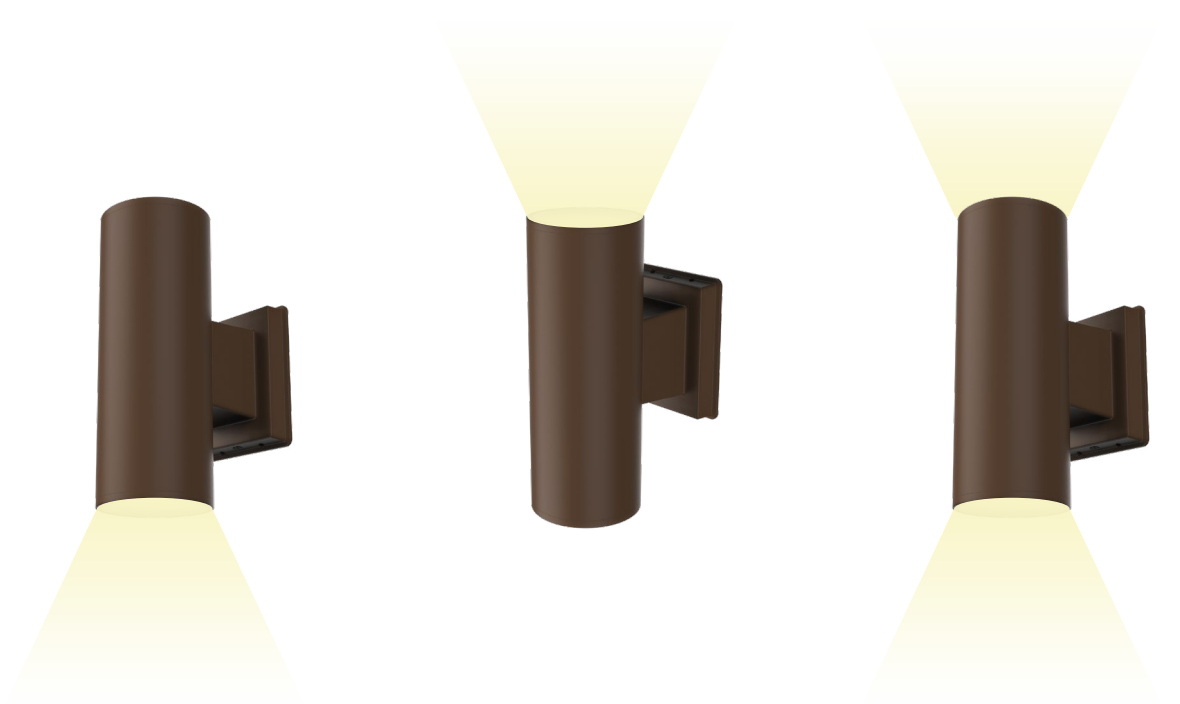

EXCYL Outdoor Cylinders

Outdoor Illumination Simplified

GREENCREATIVE

Outdoor Illumination Simplified

A versatile wall-mounted direct-indirect cylinder that simplifies specification by integrating all settings and the photocell into a single SKU, while providing clean and precise up-and-down beams.

Integrated Photocell on Wall Mounted Series

Seamlessly integrated into the wall bracket for a superior aesthetic. Equipped with a standard override switch for added convenience

Integrated Photocell Sensor

Direct-Indirect Illumination Simplified

The unique EXCYL design combines both indirect and direct light sources within a compact cylinder profile, delivering clean beams for both types of illumination. The product can be configured for direct-indirect, direct-only, or indirect-only lighting to perfectly meet the specific needs of the space.