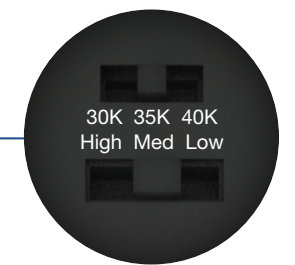

EXCYL Outdoor Cylinders

Outdoor Illumination Simplified

GREENCREATIVE

Outdoor Illumination Simplified

A versatile wall-mounted direct-indirect cylinder that simplifies specification by integrating all settings and the photocell into a single SKU, while providing clean and precise up-and-down beams.

Surface Mount

Wall Mount

CCT Switch
3000K / 3500K / 4000K

Power Switch
High / Med / Low

Photocell Switch
OFF / ON

CCT Switch
3000K / 3500K / 4000K

Power Switch
High / Med / Low

Fully Embedded Settings

Choose from a total lumen range of 600 to 3500 lumens to customize your space. Achieve the ideal light output by optimizing the settings. The up and down lumens are evenly distributed at a 50/50 ratio.