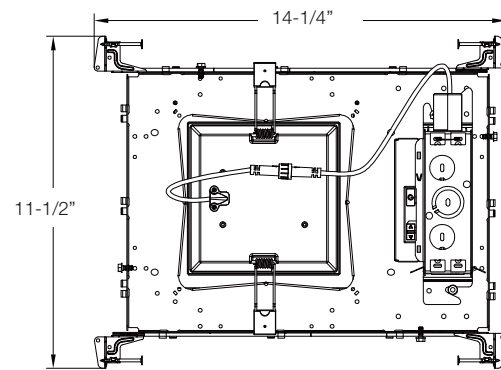

LINE DRAWINGS

	Size	Inside Diameter	Outside Trim Diameter	Fixture Height	Minimum Cutout	Maximum Cutout
NYX ROUND	4	3-15/16"	5-1/2"	2-1/2"	4-1/2"	4-3/4"
	6	5-1/2"	7-1/16"	2-1/2"	6 1/16"	6-5/16"
	8	7-1/16"	8-11/16"	2-9/16"	7-11/16"	4-1/8"
NYX SQUARE	4	3-3/8x3-3/8"	4-7/8x4-7/8"	2-1/2"	4x4"	4-1/8x4-1/8"
	6	4-13/16x4-13/16"	6-3/8x6-3/8"	2-1/2"	5-5/16x5-5/16"	5-5/8x5-5/8"

NYX SERIES

LINE DRAWINGS

4" , 6" and 8" Round Frame
(shown with 6" Light Engine)

4" and 6" Square Frame
(shown with 6" Light Engine)

With Shallow IC BOX

4" , 6" and 8" Round S Lumen Shallow IC Frame Cover
(shown with 6" Light Engine)