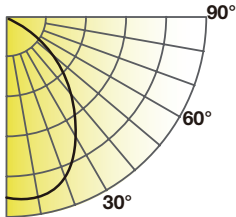

NYX SERIES

PHOTOMETRY

NYXNC6RD/S9CCT5S/DUALDIM/WD/CC

Lumens: 2,356 lm
CBCP: 1,307 cd
Power: 20 W
Efficacy: 115 lm/W
CRI: 92
Spacing Criteria: 1.10
Beam Angle: 85°

Candlepower Distribution		Initial Footcandles			Zonal Lumen Summary		
Angle (°)	Average (cd)	Height (ft)	Fc	Diameter (ft)	Zone	Lumens	%Fixt
10	1,254	8	29	15	0-30	930	40
20	1,119	9	19	18	0-40	1,445	61
30	933	10	13	22	0-60	2,208	94
40	704	12	8	27	0-90	2,353	100
50	458	15	5	37			
60	219						
70	46						
80	1						
90	0						

NYXNC6SQ/S9CCT5S/DUALDIM/MD/CC