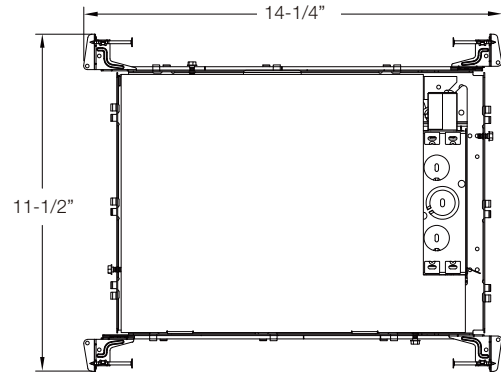

LINE DRAWINGS

	Size	Inside Diameter	Outside Trim Diameter	Fixture Height	Minimum Cutout	Maximum Cutout
NYX ROUND	4	3-15/16"	5-1/2"	2-1/2"	4-1/2"	4-3/4"
	6	5-1/2"	7-1/16"	2-1/2"	6 1/16"	6-5/16"
	8	7-1/16"	8-11/16"	2-9/16"	7-11/16"	4-1/8"
NYX SQUARE	4	3-3/8x3-3/8"	4-7/8x4-7/8"	2-1/2"	4x4"	4-1/8x4-1/8"
	6	4-13/16x4-13/16"	6-3/8x6-3/8"	2-1/2"	5-5/16x5-5/16"	5-5/8x5-5/8"

4" and 6" Square S Lumen Shallow IC Frame Cover
(shown with 6" Light Engine)

NYX SERIES

LINE DRAWINGS

With Large IC Box

6" and 8" Round M Lumen Large IC Frame Cover (shown with 6" Light Engine)

With EM

4" , 6" and 8" Round Frame with EM6 (shown with 6" Light Engine)