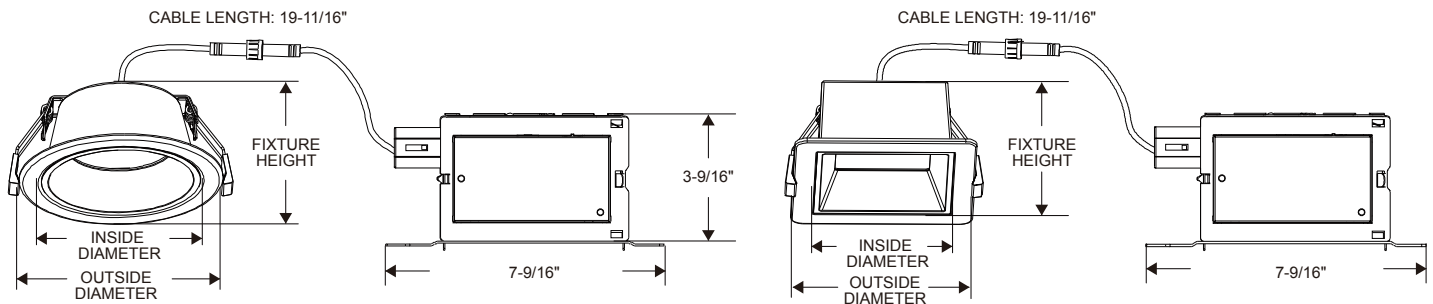

LINE DRAWINGS

	Size	Inside Diameter	Outside Trim Diameter	Fixture Height	Minimum Cutout	Maximum Cutout
NYX ROUND	4	3-15/16"	5-1/2"	2-1/2"	4-1/2"	4-3/4"
	6	5-1/2"	7-1/16"	2-1/2"	6 1/16"	6-5/16"
	8	7-1/16"	8-11/16"	2-9/16"	7-11/16"	4-1/8"
NYX SQUARE	4	3-3/8x3-3/8"	4-7/8x4-7/8"	2-1/2"	4x4"	4-1/8x4-1/8"
	6	4-13/16x4-13/16"	6-3/8x6-3/8"	2-1/2"	5-5/16x5-5/16"	5-5/8x5-5/8"