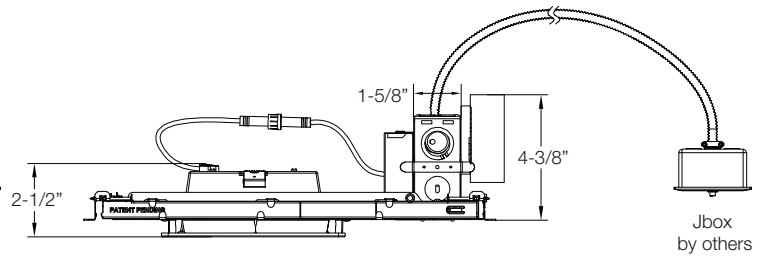

4" and 6" Square S Lumen Shallow IC Frame Cover
(shown with 6" Light Engine)

NYX SERIES

LINE DRAWINGS

With Large IC Box

6" and 8" Round M Lumen Large IC Frame Cover (shown with 6" Light Engine)

With EM

4" , 6" and 8" Round Frame with EM6 (shown with 6" Light Engine)