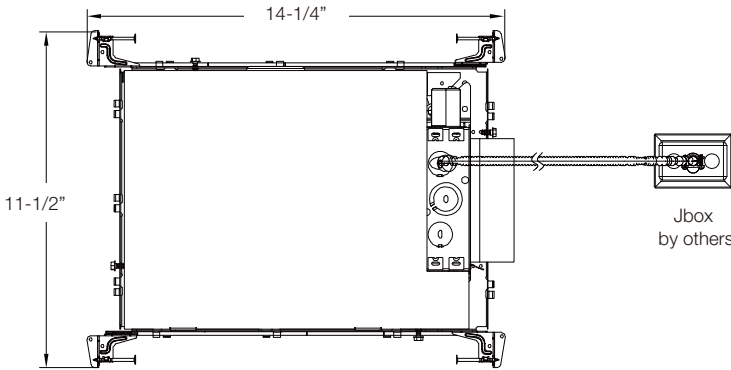

4" and 6" Square Frame with EM6 (shown with 6" Light Engine)

NYX SERIES

LINE DRAWINGS

With EM & IC BOX

4" , 6" and 8" Round S Lumen Shallow IC Frame Cover with EM6 (shown with 6" Light Engine)

4" and 6" Square S Lumen Shallow IC Frame Cover with EM6 (shown with 6" Light Engine)