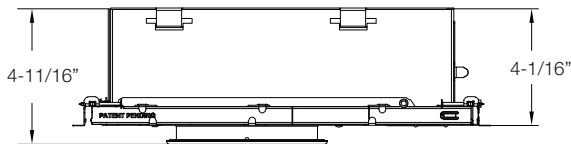

LINE DRAWINGS

	Size	Inside Diameter	Outside Trim Diameter	Fixture Height	Minimum Cutout	Maximum Cutout
NYX ROUND	4	3-15/16"	5-1/2"	2-1/2"	4-1/2"	4-3/4"
	6	5-1/2"	7-1/16"	2-1/2"	6 1/16"	6-5/16"
	8	7-1/16"	8-11/16"	2-9/16"	7-11/16"	4-1/8"
NYX SQUARE	4	3-3/8x3-3/8"	4-7/8x4-7/8"	2-1/2"	4x4"	4-1/8x4-1/8"
	6	4-13/16x4-13/16"	6-3/8x6-3/8"	2-1/2"	5-5/16x5-5/16"	5-5/8x5-5/8"

NYX SERIES

LINE DRAWINGS

4" , 6" and 8" Round Frame
(shown with 6" Light Engine)

4" and 6" Square Frame
(shown with 6" Light Engine)

With Shallow IC BOX

4" , 6" and 8" Round S Lumen Shallow IC Frame Cover
(shown with 6" Light Engine)