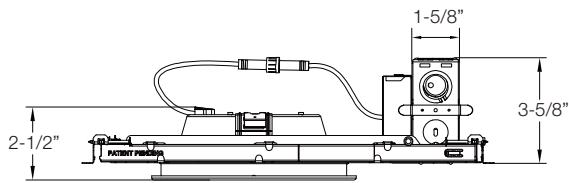

LINE DRAWINGS

	Size	Inside Diameter	Outside Trim Diameter	Fixture Height	Minimum Cutout	Maximum Cutout
NYX ROUND	4	3-15/16"	5-1/2"	2-1/2"	4-1/2"	4-3/4"
	6	5-1/2"	7-1/16"	2-1/2"	6 1/16"	6-5/16"
	8	7-1/16"	8-11/16"	2-9/16"	7-11/16"	4-1/8"
NYX SQUARE	4	3-3/8x3-3/8"	4-7/8x4-7/8"	2-1/2"	4x4"	4-1/8x4-1/8"
	6	4-13/16x4-13/16"	6-3/8x6-3/8"	2-1/2"	5-5/16x5-5/16"	5-5/8x5-5/8"

NYX SERIES

LINE DRAWINGS

4" , 6" and 8" Round Frame
(shown with 6" Light Engine)

4" and 6" Square Frame
(shown with 6" Light Engine)

With Shallow IC BOX

4" , 6" and 8" Round S Lumen Shallow IC Frame Cover
(shown with 6" Light Engine)