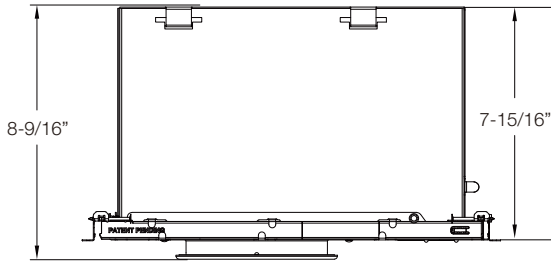

LINE DRAWINGS

	Size	Inside Diameter	Outside Trim Diameter	Fixture Height	Minimum Cutout	Maximum Cutout
NYX ROUND	4	3-15/16"	5-1/2"	2-1/2"	4-1/2"	4-3/4"
	6	5-1/2"	7-1/16"	2-1/2"	6 1/16"	6-5/16"
	8	7-1/16"	8-11/16"	2-9/16"	7-11/16"	4-1/8"
NYX SQUARE	4	3-3/8x3-3/8"	4-7/8x4-7/8"	2-1/2"	4x4"	4-1/8x4-1/8"
	6	4-13/16x4-13/16"	6-3/8x6-3/8"	2-1/2"	5-5/16x5-5/16"	5-5/8x5-5/8"

4" and 6" Square S Lumen Shallow IC Frame Cover
(shown with 6" Light Engine)

NYX SERIES

LINE DRAWINGS

With Large IC Box

6" and 8" Round M Lumen Large IC Frame Cover (shown with 6" Light Engine)

With EM

4" , 6" and 8" Round Frame with EM6 (shown with 6" Light Engine)