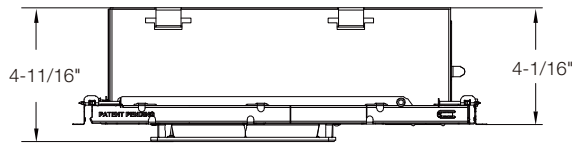

LINE DRAWINGS

	Size	Inside Diameter	Outside Trim Diameter	Fixture Height	Minimum Cutout	Maximum Cutout
NYX ROUND	4	3-15/16"	5-1/2"	2-1/2"	4-1/2"	4-3/4"
	6	5-1/2"	7-1/16"	2-1/2"	6 1/16"	6-5/16"
	8	7-1/16"	8-11/16"	2-9/16"	7-11/16"	4-1/8"
NYX SQUARE	4	3-3/8x3-3/8"	4-7/8x4-7/8"	2-1/2"	4x4"	4-1/8x4-1/8"
	6	4-13/16x4-13/16"	6-3/8x6-3/8"	2-1/2"	5-5/16x5-5/16"	5-5/8x5-5/8"

NYX SERIES

LINE DRAWINGS

4" , 6" and 8" Round Frame
(shown with 6" Light Engine)

4" and 6" Square Frame
(shown with 6" Light Engine)

With Shallow IC BOX

4" , 6" and 8" Round S Lumen Shallow IC Frame Cover
(shown with 6" Light Engine)