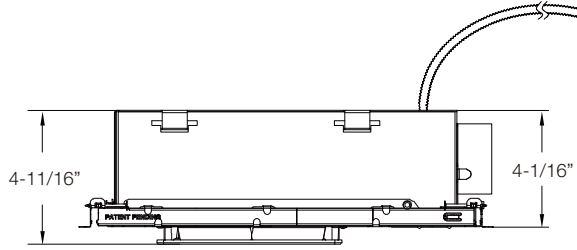

4" and 6" Square Frame with EM6 (shown with 6" Light Engine)

NYX SERIES

LINE DRAWINGS

With EM & IC BOX

4" , 6" and 8" Round S Lumen Shallow IC Frame Cover with EM6 (shown with 6" Light Engine)

4" and 6" Square S Lumen Shallow IC Frame Cover with EM6 (shown with 6" Light Engine)