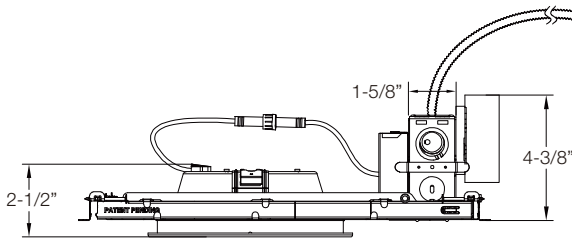

4" and 6" Square S Lumen Shallow IC Frame Cover
(shown with 6" Light Engine)

NYX SERIES

LINE DRAWINGS

With Large IC Box

6" and 8" Round M Lumen Large IC Frame Cover (shown with 6" Light Engine)

With EM

4" , 6" and 8" Round Frame with EM6 (shown with 6" Light Engine)