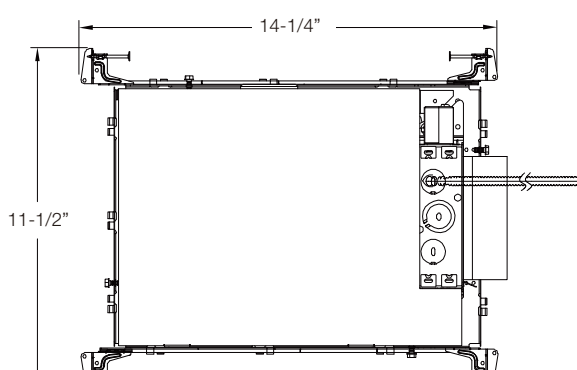

4" , 6" and 8" Round M Lumen Large IC Frame Cover with EM6 (shown with 6" Light Engine)