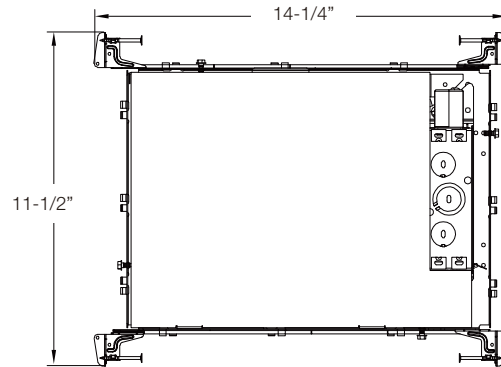

NYX SERIES

LINE DRAWINGS

With Shallow IC BOX