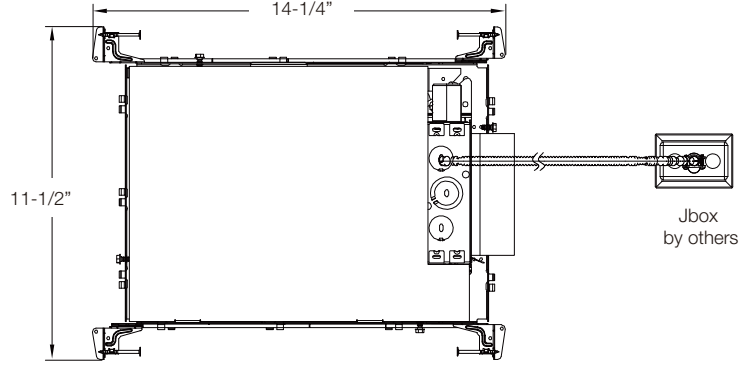

4" and 6" Square Frame with EM6 (shown with 6" Light Engine)

NYX SERIES

LINE DRAWINGS

With EM & IC BOX

4" , 6" and 8" Round S Lumen Shallow IC Frame Cover with EM6 (shown with 6" Light Engine)

4" and 6" Square S Lumen Shallow IC Frame Cover with EM6 (shown with 6" Light Engine)