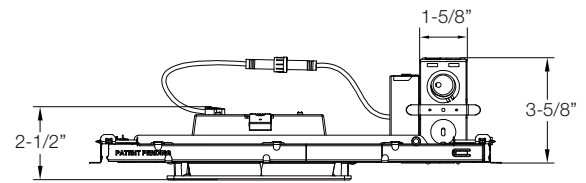

4" and 6" Square Frame
(shown with 6" Light Engine)