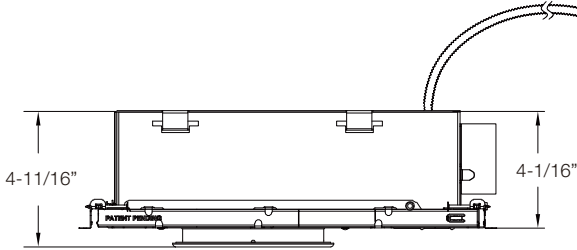

4" and 6" Square Frame with EM6 (shown with 6" Light Engine)

NYX SERIES

LINE DRAWINGS

With EM & IC BOX

4" , 6" and 8" Round S Lumen Shallow IC Frame Cover with EM6 (shown with 6" Light Engine)

4" and 6" Square S Lumen Shallow IC Frame Cover with EM6 (shown with 6" Light Engine)