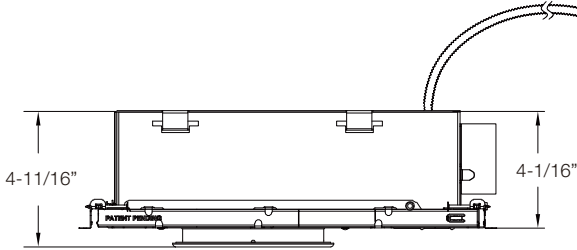

4" and 6" Square Frame with EM6
(shown with 6" Light Engine)

NYX SERIES

LINE DRAWINGS

With EM & IC BOX

4" , 6" and 8" Round S Lumen Shallow IC Frame Cover with EM6 (shown with 6" Light Engine)

4" and 6" Square S Lumen Shallow IC Frame Cover with EM6 (shown with 6" Light Engine)