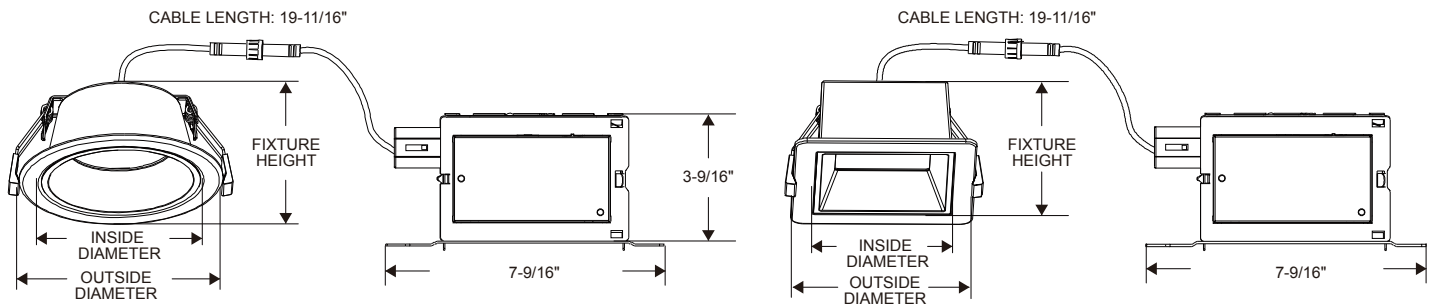

LINE DRAWINGS

	Size	Inside Diameter	Outside Trim Diameter	Fixture Height	Minimum Cutout	Maximum Cutout
NYX ROUND	4	3-15/16"	5-1/2"	2-1/2"	4-1/2"	4-3/4"
	6	5-1/2"	7-1/16"	2-1/2"	6 1/16"	6-5/16"
	8	7-1/16"	8-11/16"	2-9/16"	7-11/16"	4-1/8"
NYX SQUARE	4	3-3/8x3-3/8"	4-7/8x4-7/8"	2-1/2"	4x4"	4-1/8x4-1/8"
	6	4-13/16x4-13/16"	6-3/8x6-3/8"	2-1/2"	5-5/16x5-5/16"	5-5/8x5-5/8"