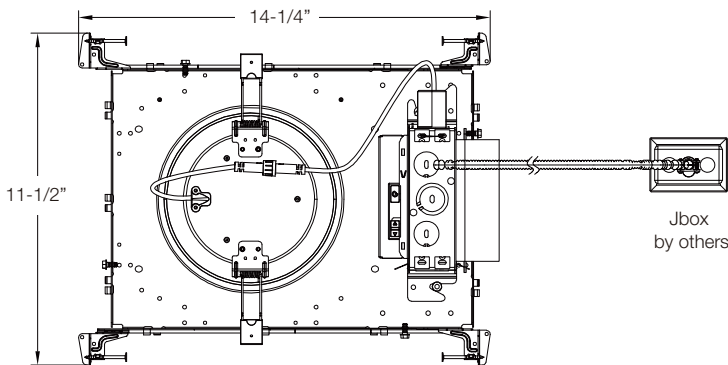

NYX SERIES

LINE DRAWINGS

With Large IC Box

With EM