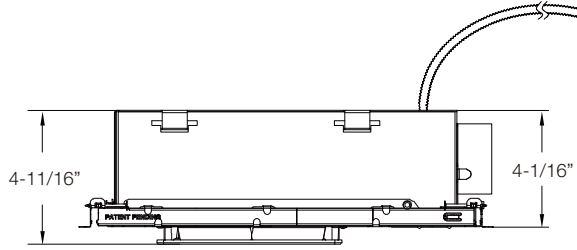

4" and 6" Square Frame with EM6
(shown with 6" Light Engine)

NYX SERIES

LINE DRAWINGS

With EM & IC BOX

4" , 6" and 8" Round S Lumen Shallow IC Frame Cover with EM6 (shown with 6" Light Engine)

4" and 6" Square S Lumen Shallow IC Frame Cover with EM6 (shown with 6" Light Engine)