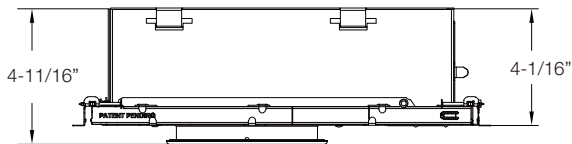

LINE DRAWINGS

	Size	Inside Diameter	Outside Trim Diameter	Fixture Height	Minimum Cutout	Maximum Cutout
NYX ROUND	4	3-15/16"	5-1/2"	2-1/2"	4-1/2"	4-3/4"
	6	5-1/2"	7-1/16"	2-1/2"	6 1/16"	6-5/16"
	8	7-1/16"	8-11/16"	2-9/16"	7-11/16"	4-1/8"
NYX SQUARE	4	3-3/8x3-3/8"	4-7/8x4-7/8"	2-1/2"	4x4"	4-1/8x4-1/8"
	6	4-13/16x4-13/16"	6-3/8x6-3/8"	2-1/2"	5-5/16x5-5/16"	5-5/8x5-5/8"

NYX SERIES

LINE DRAWINGS

4" , 6" and 8" Round Frame
(shown with 6" Light Engine)

4" and 6" Square Frame
(shown with 6" Light Engine)

With Shallow IC BOX

4" , 6" and 8" Round S Lumen Shallow IC Frame Cover
(shown with 6" Light Engine)