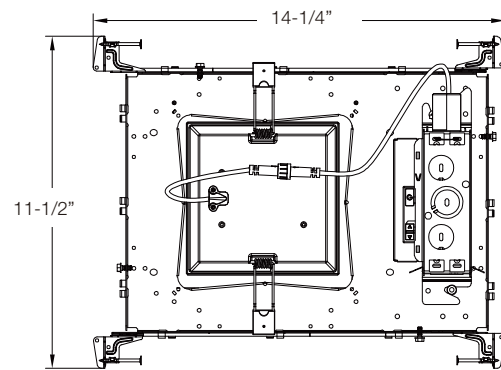

LINE DRAWINGS

	Size	Inside Diameter	Outside Trim Diameter	Fixture Height	Minimum Cutout	Maximum Cutout
NYX ROUND	4	3-15/16"	5-1/2"	2-1/2"	4-1/2"	4-3/4"
	6	5-1/2"	7-1/16"	2-1/2"	6 1/16"	6-5/16"
	8	7-1/16"	8-11/16"	2-9/16"	7-11/16"	4-1/8"
NYX SQUARE	4	3-3/8x3-3/8"	4-7/8x4-7/8"	2-1/2"	4x4"	4-1/8x4-1/8"
	6	4-13/16x4-13/16"	6-3/8x6-3/8"	2-1/2"	5-5/16x5-5/16"	5-5/8x5-5/8"

NYX SERIES

LINE DRAWINGS

4" , 6" and 8" Round Frame
(shown with 6" Light Engine)

4" and 6" Square Frame
(shown with 6" Light Engine)

With Shallow IC BOX

4" , 6" and 8" Round S Lumen Shallow IC Frame Cover
(shown with 6" Light Engine)