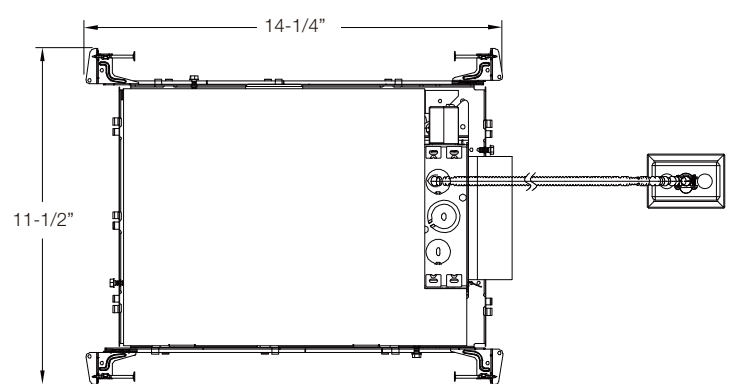

4" , 6" and 8" Round M Lumen Large IC Frame Cover with EM6 (shown with 6" Light Engine)