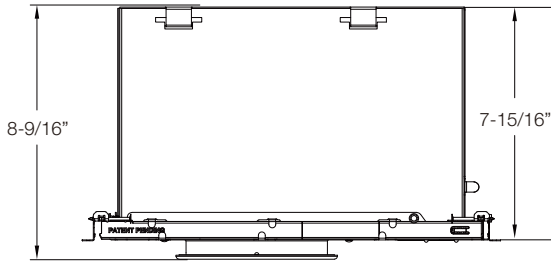

LINE DRAWINGS

	Size	Inside Diameter	Outside Trim Diameter	Fixture Height	Minimum Cutout	Maximum Cutout
NYX ROUND	4	3-15/16"	5-1/2"	2-1/2"	4-1/2"	4-3/4"
	6	5-1/2"	7-1/16"	2-1/2"	6 1/16"	6-5/16"
	8	7-1/16"	8-11/16"	2-9/16"	7-11/16"	4-1/8"
NYX SQUARE	4	3-3/8x3-3/8"	4-7/8x4-7/8"	2-1/2"	4x4"	4-1/8x4-1/8"
	6	4-13/16x4-13/16"	6-3/8x6-3/8"	2-1/2"	5-5/16x5-5/16"	5-5/8x5-5/8"

4" and 6" Square S Lumen Shallow IC Frame Cover
(shown with 6" Light Engine)

NYX SERIES

LINE DRAWINGS

With Large IC Box

6" and 8" Round M Lumen Large IC Frame Cover
(shown with 6" Light Engine)

With EM

4" , 6" and 8" Round Frame with EM6
(shown with 6" Light Engine)