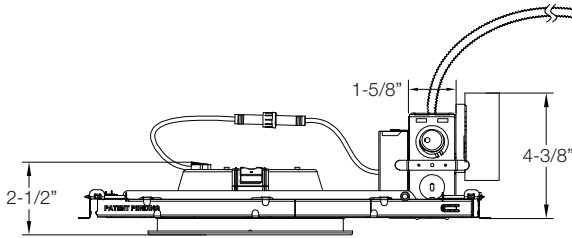

LINE DRAWINGS

	Size	Inside Diameter	Outside Trim Diameter	Fixture Height	Minimum Cutout	Maximum Cutout
NYX ROUND	4	3-15/16"	5-1/2"	2-1/2"	4-1/2"	4-3/4"
	6	5-1/2"	7-1/16"	2-1/2"	6 1/16"	6-5/16"
	8	7-1/16"	8-11/16"	2-9/16"	7-11/16"	4-1/8"
NYX SQUARE	4	3-3/8x3-3/8"	4-7/8x4-7/8"	2-1/2"	4x4"	4-1/8x4-1/8"
	6	4-13/16x4-13/16"	6-3/8x6-3/8"	2-1/2"	5-5/16x5-5/16"	5-5/8x5-5/8"

4" and 6" Square S Lumen Shallow IC Frame Cover
(shown with 6" Light Engine)

NYX SERIES

LINE DRAWINGS

With Large IC Box

6" and 8" Round M Lumen Large IC Frame Cover
(shown with 6" Light Engine)

With EM

4" , 6" and 8" Round Frame with EM6
(shown with 6" Light Engine)