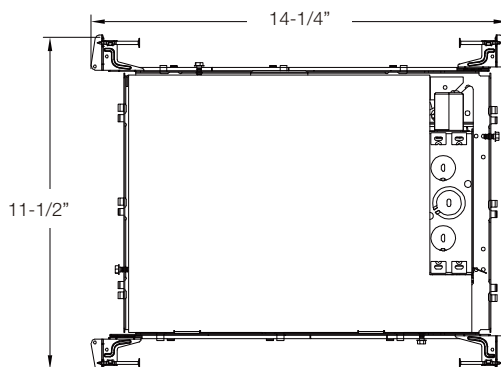

NYX SERIES

LINE DRAWINGS

With Shallow IC BOX