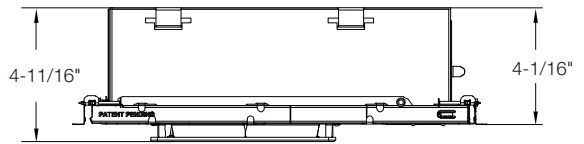

LINE DRAWINGS

	Size	Inside Diameter	Outside Trim Diameter	Fixture Height	Minimum Cutout	Maximum Cutout
NYX ROUND	4	3-15/16"	5-1/2"	2-1/2"	4-1/2"	4-3/4"
	6	5-1/2"	7-1/16"	2-1/2"	6 1/16"	6-5/16"
	8	7-1/16"	8-11/16"	2-9/16"	7-11/16"	4-1/8"
NYX SQUARE	4	3-3/8x3-3/8"	4-7/8x4-7/8"	2-1/2"	4x4"	4-1/8x4-1/8"
	6	4-13/16x4-13/16"	6-3/8x6-3/8"	2-1/2"	5-5/16x5-5/16"	5-5/8x5-5/8"

NYX SERIES

LINE DRAWINGS

4" , 6" and 8" Round Frame
(shown with 6" Light Engine)

4" and 6" Square Frame
(shown with 6" Light Engine)

With Shallow IC BOX

4" , 6" and 8" Round S Lumen Shallow IC Frame Cover
(shown with 6" Light Engine)