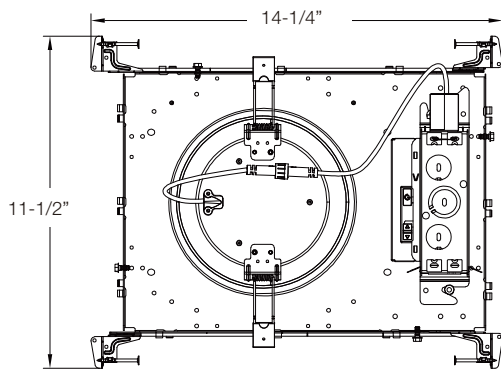

LINE DRAWINGS

	Size	Inside Diameter	Outside Trim Diameter	Fixture Height	Minimum Cutout	Maximum Cutout
NYX ROUND	4	3-15/16"	5-1/2"	2-1/2"	4-1/2"	4-3/4"
	6	5-1/2"	7-1/16"	2-1/2"	6 1/16"	6-5/16"
	8	7-1/16"	8-11/16"	2-9/16"	7-11/16"	4-1/8"
NYX SQUARE	4	3-3/8x3-3/8"	4-7/8x4-7/8"	2-1/2"	4x4"	4-1/8x4-1/8"
	6	4-13/16x4-13/16"	6-3/8x6-3/8"	2-1/2"	5-5/16x5-5/16"	5-5/8x5-5/8"

NYX SERIES

LINE DRAWINGS

4" , 6" and 8" Round Frame
(shown with 6" Light Engine)

4" and 6" Square Frame
(shown with 6" Light Engine)

With Shallow IC BOX

4" , 6" and 8" Round S Lumen Shallow IC Frame Cover
(shown with 6" Light Engine)