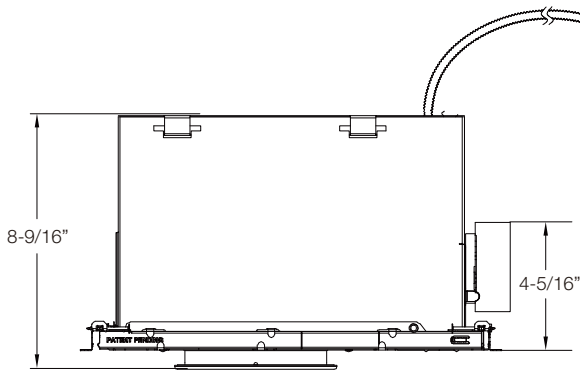

4" , 6" and 8" Round M Lumen Large IC Frame Cover with EM6 (shown with 6" Light Engine)