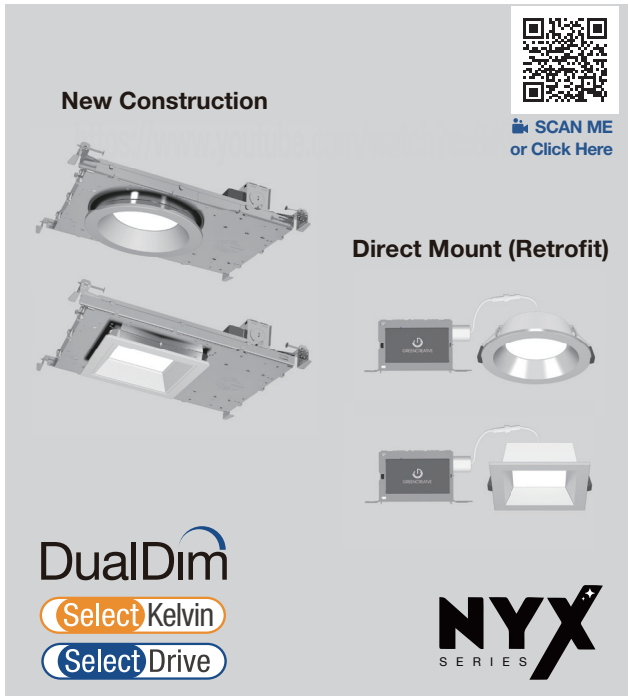

Project Name:	Type:
Part Number:	Date:

NYX SERIES

SPECIFICATION FEATURES

- Mechanical** - NYX Downlight is made from die cast aluminum, for maximizing passive cooling, ensuring long life lasting LED. This series is designed for new construction, remodel, and direct mount (retrofit) in the ceiling. Stainless steel spring action clips allow for both easy new construction and direct installation from 1/2" to 2" ceiling thicknesses and field accessibility below the ceiling for service or replacement. Galvanized steel plaster frame. Low profile bar hangers with non-pass through construction and leveling flanges, contain integral tee bar clip and preinstalled nail. Bar hangers are adjustable from 13-1/4" to 24-1/2" and can be installed in suspended T-Grid or wood joist ceilings. Optional field installable butterfly brackets with adjustable height are available for C-Chanel or rod installation.
- Electrical** - Proprietary potted driver for optimal heat protection ensure long life of electronics components. Field select from four or three lumen outputs using SelectDrive technology. The driver also features DualDim Technology, for maximum adaptability in any spaces whether it's commercial, residential or mixed. Rated for 120 to 277V, 50/60 Hz the driver is both 0-10V dimmable to 5% with low-end cut off and Forward and Reverse phase dimmable at 120V down to 10%. For 8" Large light engine, the 120V (DIM120V), 50/60 Hz driver is forward or reverse phase dimmable to 5%. The 120-277V (DIM010UNV), 50/60 Hz driver is 0-10V dimmable to 5% with a low end cutoff. Please consult dimmer compatibility for additional information. Sound rating <22db. Optional integrated EM driver available, and control options. Standard drivers DUALDIM and DIM010UNV also comes with a 12V auxiliary port that provides power for field installed sensors and control modules.
- Optical** - Non conductive polycarbonate plated reflectors available in clear, matte white, white baffle or black baffle, are field interchangeable allowing for service or replacement to evolve with the space. Fully deadfront reflector and flange are available in full clear, white, and black finishes. High resistance and non yellowing polycarbonate lenses for optimal low glare light diffusion. Featuring SelectKelvin technology with field selectable CCTs 2700/3000/3500/4000/5000K. LED binning within 4 SDCM maximum. Offered in minimum 90 CRI. 80° optical wide beam angle diffuser with 1.2 SC, 60° medium fresnel optic with 1.0 SC or wall wash insert are available for optimal distribution.
- Thermal** - Die cast fixture maximizes passive thermal management and achieves a L70 calculated lifetime of 100,000 hours, at 25°C according to TM-21-11 requirements. Ambient temperature rated from -40°F to 113°F (-40°C to 45°C). IC installation for IC rated parts limited to +35°C (95.0°F) ambient temperature. IC cover are also available.
- Compliance and Warranty** - ETL Classified and Listed for wet location from the bottom once properly installed. Certified air-tight per ASTM 283-04. Complies with FCC 47CFR Part 15B consumer limits for EMI/RFI emissions at 120V. Suitable for use in clothes closets when installed in accordance with the NEC 410.16 spacing requirements. For IC rating information please refer to the IC rating table. Can be used for State of California Title 24 high efficacy LED compliance under JA8. 5 Year Warranty for complete fixture. Optional 10 Year Extended Warranty available, subject to same terms, conditions and installation requirements as standard 5 Year Warranty.