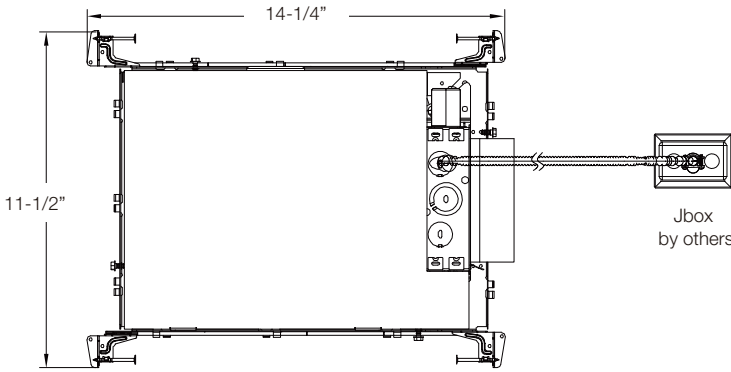

4" and 6" Square Frame with EM6
(shown with 6" Light Engine)

NYX SERIES

LINE DRAWINGS

With EM & IC BOX

4" , 6" and 8" Round S Lumen Shallow IC Frame Cover with EM6 (shown with 6" Light Engine)

4" and 6" Square S Lumen Shallow IC Frame Cover with EM6 (shown with 6" Light Engine)