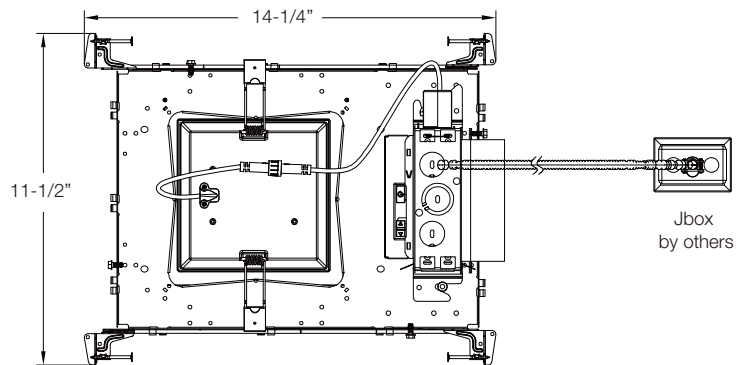

NYX SERIES

LINE DRAWINGS

With Large IC Box

With EM