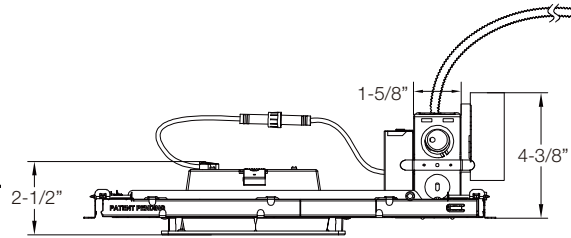

4" and 6" Square S Lumen Shallow IC Frame Cover
(shown with 6" Light Engine)

NYX SERIES

LINE DRAWINGS

With Large IC Box

6" and 8" Round M Lumen Large IC Frame Cover
(shown with 6" Light Engine)

With EM

4" , 6" and 8" Round Frame with EM6
(shown with 6" Light Engine)