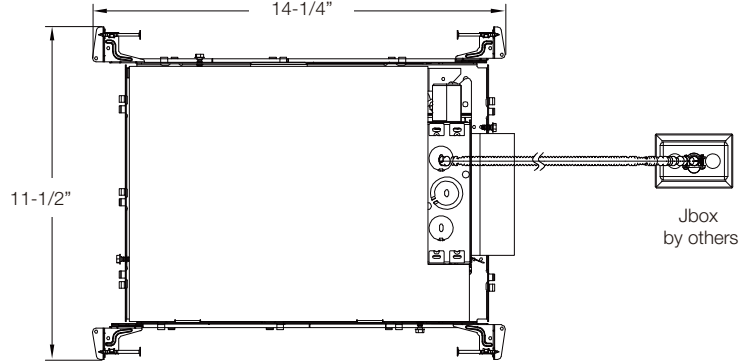

4" and 6" Square Frame with EM6
(shown with 6" Light Engine)

NYX SERIES

LINE DRAWINGS

With EM & IC BOX

4" , 6" and 8" Round S Lumen Shallow IC Frame Cover with EM6 (shown with 6" Light Engine)

4" and 6" Square S Lumen Shallow IC Frame Cover with EM6 (shown with 6" Light Engine)