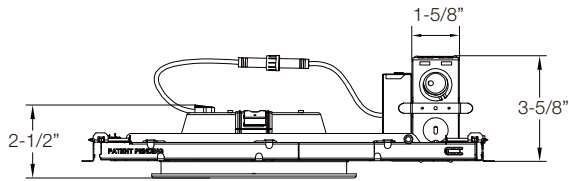

NYX SERIES

LINE DRAWINGS

4" , 6" and 8" Round Frame
(shown with 6" Light Engine)