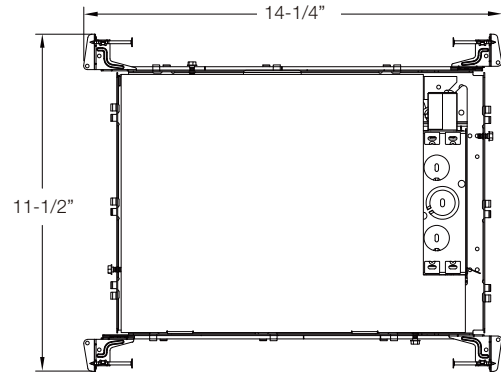

LINE DRAWINGS

	Size	Inside Diameter	Outside Trim Diameter	Fixture Height	Minimum Cutout	Maximum Cutout
NYX ROUND	4	3-15/16"	5-1/2"	2-1/2"	4-1/2"	4-3/4"
	6	5-1/2"	7-1/16"	2-1/2"	6 1/16"	6-5/16"
	8	7-1/16"	8-11/16"	2-9/16"	7-11/16"	4-1/8"
NYX SQUARE	4	3-3/8x3-3/8"	4-7/8x4-7/8"	2-1/2"	4x4"	4-1/8x4-1/8"
	6	4-13/16x4-13/16"	6-3/8x6-3/8"	2-1/2"	5-5/16x5-5/16"	5-5/8x5-5/8"

4" and 6" Square S Lumen Shallow IC Frame Cover
(shown with 6" Light Engine)

NYX SERIES

LINE DRAWINGS

With Large IC Box

6" and 8" Round M Lumen Large IC Frame Cover
(shown with 6" Light Engine)

With EM

4" , 6" and 8" Round Frame with EM6
(shown with 6" Light Engine)