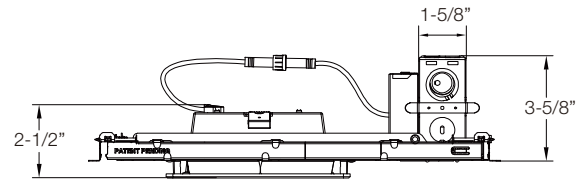

4" and 6" Square Frame
(shown with 6" Light Engine)