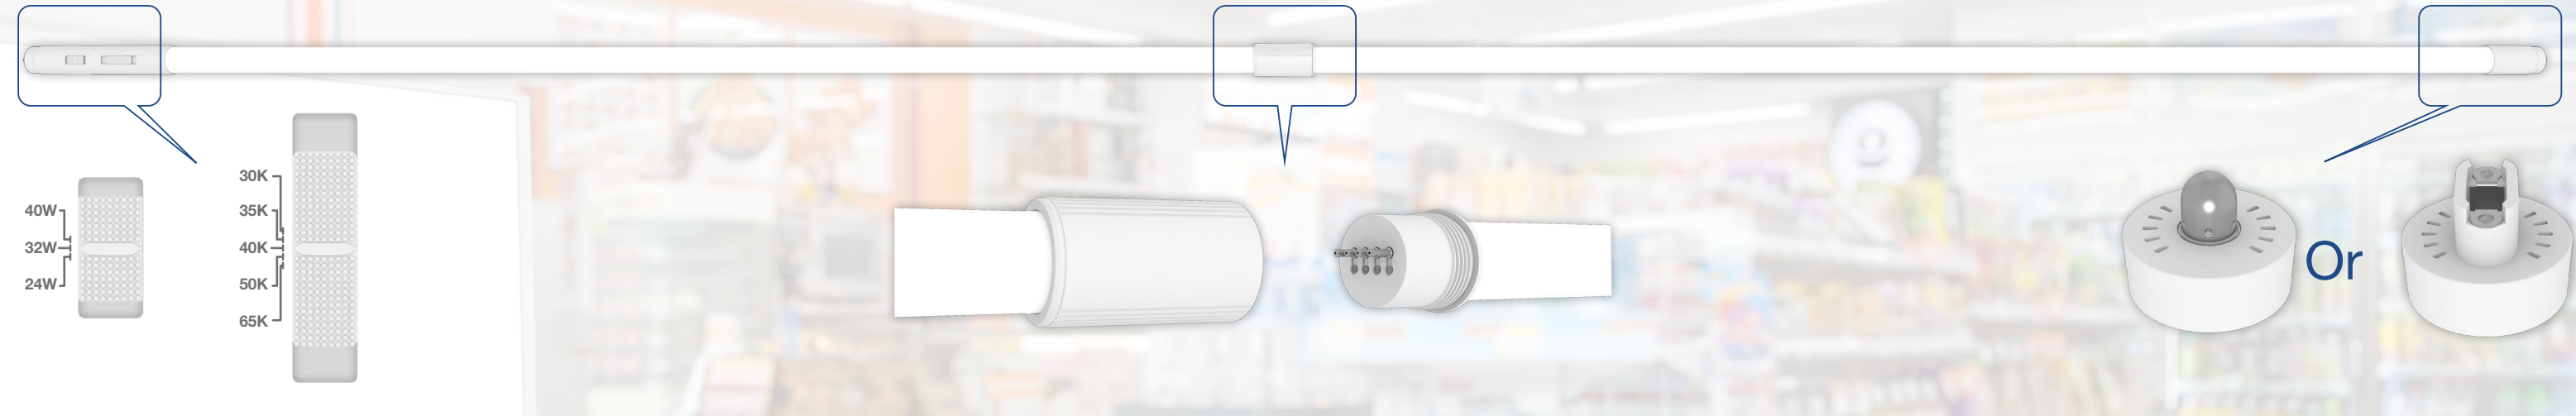

Select Drive

Select Kelvin

4FT in the Box, 8FT in Use

CCT and Power Select T8 8ft DEB (2-Piece)

GREENCREATIVE

4FT in the Box, 8FT in Use

Say goodbye to the hassle of transporting and installing cumbersome 8ft tubes. Split in 2 connectable parts, with five selectable CCTs, three selectable power levels and swappable lamp sockets, combined with powerful 5500lm light output, the upgraded 8ft LED tube provides more convenient and superior alternative for retrofitting traditional 8ft T8 and T12 fluorescent lamps.

Designed in 2 Connectable Parts

Engineered in two separate connectable 4ft parts, the LED tube can easily connect into one 8ft tube in the field. This innovative design brings significant savings on shipping and storage cost as well as reducing the risk of breakage during transit.

Swappable Lamp Bases Design

Lamp bases are conveniently swappable between Fa8 and R17d, with Fa8 single-pin bases pre-assembled as standard, and R17d recessed double-contact bases supplied additionally, giving you the freedom to effortlessly adapt to any existing lamp holders in the field.

Fa8

Included and Pre-assembled

R17d

Included and Field-swappable

Powerful and Robust

The 8ft LED tube delivers powerful 5,500lm light output with great efficacy up to 138 LPW. PET coated glass improves resistance to breakage. Suitable for double ended installation in bypass mode, the tube is featured with L70 rated lifetime of 50,000 hours, guaranteed with standard 5-year warranty with optional 10-year warranty available.