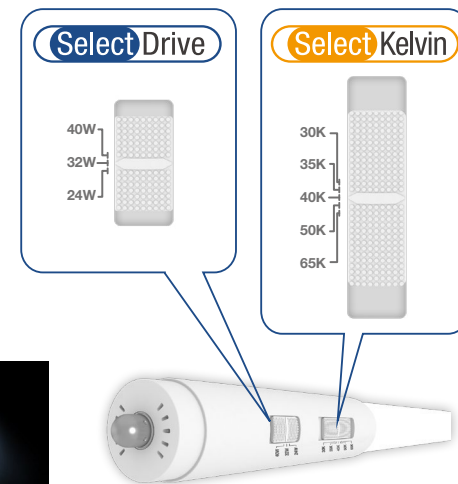

4FT in the Box, 8FT in Use

Say goodbye to the hassle of transporting and installing cumbersome 8ft tubes. Split in 2 connectable parts, with five selectable CCTs, three selectable power levels and swappable lamp sockets, combined with powerful 5500lm light output, the upgraded 8ft LED tube provides more convenient and superior alternative for retrofitting traditional 8ft T8 and T12 fluorescent lamps.

Designed in 2 Connectable Parts

Engineered in two separate connectable 4ft parts, the LED tube can easily connect into one 8ft tube in the field. This innovative design brings significant savings on shipping and storage cost as well as reducing the risk of breakage during transit.

5 Selectable Color Temperatures and 3 Selectable Power Levels

The integral SelectKelvin switch allows for five selectable light colors in the field from 3000K, 3500K, 4000K, 5000K and 6500K. Whether you are seeking warm light for a cozy and relaxing atmosphere or cool light for a more energetic and productive environment, the SelectKelvin switch has you covered with only one single product.

The integral SelectDrive switch allows for three selectable power levels in 24W, 32W and 40W, catering to your specific needs for different lighting design and energy savings requirements in the project.

Swappable Lamp Bases Design

Lamp bases are conveniently swappable between Fa8 and R17d, with Fa8 single-pin bases pre-assembled as standard, and R17d recessed double-contact bases supplied additionally, giving you the freedom to effortlessly adapt to any existing lamp holders in the field.

Fa8

Included and Pre-assembled

R17d

Included and Field-swappable

Powerful and Robust