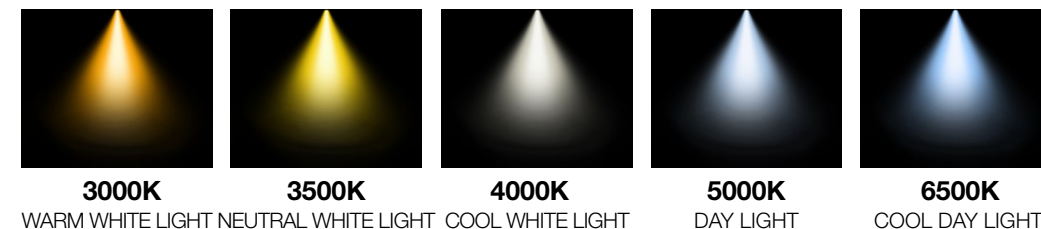

4FT in the Box, 8FT in Use

Say goodbye to the hassle of transporting and installing cumbersome 8ft tubes. Split in 2 connectable parts, with five selectable CCTs, three selectable power levels and swappable lamp sockets, combined with powerful 5500lm light output, the upgraded 8ft LED tube provides more convenient and superior alternative for retrofitting traditional 8ft T8 and T12 fluorescent lamps.

Designed in 2 Connectable Parts

Engineered in two separate connectable 4ft parts, the LED tube can easily connect into one 8ft tube in the field. This innovative design brings significant savings on shipping and storage cost as well as reducing the risk of breakage during transit.

5 Selectable Color Temperatures and 3 Selectable Power Levels

The integral SelectKelvin switch allows for five selectable light colors in the field from 3000K, 3500K, 4000K, 5000K and 6500K. Whether you are seeking warm light for a cozy and relaxing atmosphere or cool light for a more energetic and productive environment, the SelectKelvin switch has you covered with only one single product.

The integral SelectDrive switch allows for three selectable power levels in 24W, 32W and 40W, catering to your specific needs for different lighting design and energy savings requirements in the project.

Swappable Lamp Bases Design

Lamp bases are conveniently swappable between Fa8 and R17d, with Fa8 single-pin bases pre-assembled as standard, and R17d recessed double-contact bases supplied additionally, giving you the freedom to effortlessly adapt to any existing lamp holders in the field.

Fa8

Included and Pre-assembled

R17d

Included and Field-swappable

Powerful and Robust