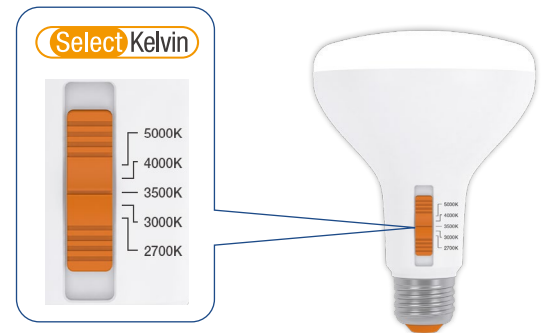

GREENCREATIVE

CCT Select BR Lamp

Select Kelvin

Features

- Available in BR30 for replacing 65W incandescent lamp
- SelectKelvin technology - field selectable color temperature in 2700K, 3000K, 3500K, 4000K, and 5000K
- Smooth dimming at 120V line voltage
- High CRI 92 for superior color accuracy
- Shatter resistant design
- Suitable for totally enclosed fixtures
- L70 rated lifetime of 25,000 hours
- California Title 20 regulation compliant

5 Field Selectable CCTs

The integrated CCT switch enables easy selection from five different color temperatures, providing versatility in creating various atmospheres. Whether you prefer warm light for a cozy ambiance or cool light for increased productivity, you can switch between them without changing the lamp. This maximizes usage adaptability while minimizing costs associated with stock management.

5000K

DAY LIGHT

Ideal For Various Lighting Fixtures

Recessed Downlight

Low Bay

Spot Track

Wall Sconce

Table Lamp