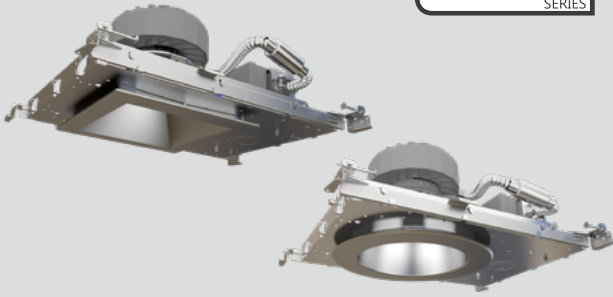

## SPECFIT

SPECFIT new construction fixtures provide consistent, high quality lighting that can meet the most demanding lighting applications. The flexible, field changeable SPECFIT platform provides options in fixture sizes, field changeable lumen outputs, optics, trim finishes, and fixture controls making it an ideal solution for nearly any downlight application.