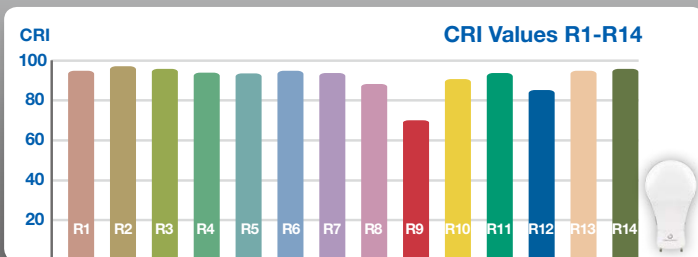

# A19 9W DIM. GU24 TITANIUM LED CRI<sup>SP</sup> SERIES

PRO

9W REPLACES

**60W Inc.**

80% Energy Savings

**\$147 Savings per lamp\***

- ⌚ Exceptional color rendering CRI 92
- ⌚ Richer reds and natural skin tones (R9 70, R13 95)
- ⌚ Tight LED binning for consistent CCT across all lamps
- ⌚ High efficacy 89 LPW in Soft White
- ⌚ Omnidirectional beam angle
- ⌚ Suitable for use in totally enclosed fixtures

### Exceptional Color Rendering

THE CRI<sup>SP</sup> SERIES A19 9W GU24 lamp features a typical CRI 92, R9 70 and R13 95, providing crisp and vibrant colors across the whole spectrum. Its exceptional R9-R14 values (R9 & R13) provide redder reds, natural looking skin tones and whiter whites. In addition, this lamp's color temperatures fall within a 4-step Macadam ellipse to ensure minimal color deviation across lamps.

## SPECIFICATIONS

Product Model	97911 9A19DIM/927/GU24
Type	A19
Base	GU24
Power (W)	9
Voltage - Frequency	120V 60Hz
Color Temp. (ANSI)	Soft White 2700K
CRI (Ra) (typ.)	92
R9 / R13 (typ.)	70 / 95
Typical lumens (lm)	800
Efficacy (LPW)	89
Beam Angle	240°
Dimmable	Yes***
Power Factor	0.9
Rated Lifetime - L70 (hrs.)	30,000
Dia. x MOL	2.44"x4.45"(62x113mm)
Weight (lb. / g)	0.25lb. / 113g