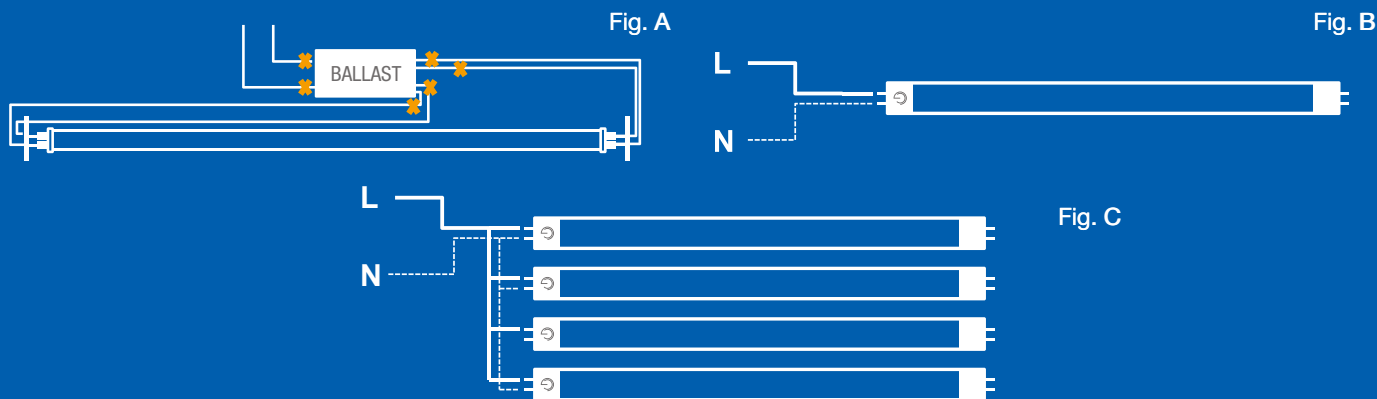

Unlike other T5 bypass tubes, GREEN CREATIVE's symmetrical driver design provides uniform light output for end-to-end lighting with no dark spots. This ensures fixtures maintain the traditional look of T5 fluorescent tubes.

GREEN CREATIVE T5 BYP

Other T5 BYP

Suitable for All T5 Applications

BYPASS INSTALLATION

-  Bypass ballast by cutting all wires as in Fig. A
-  Directly wire Live + Neutral on a single end as in Fig. B for single tube or as in Fig. C for multiple tubes
-  Replace shunted lamp holder with non-shunted one if applicable (Instant Start)
-  Existing fixture maintains original UL compliance thanks to UL1598C tube

SPECIFICATIONS

Product Model	98287 9.5T5HE/2F/830/BYP	98288 9.5T5HE/2F/835/BYP	98289 9.5T5HE/2F/840/BYP
Type	T5	T5	T5
Base	Mini Bi-Pin G5	Mini Bi-Pin G5	Mini Bi-Pin G5
Power (W)	9.5	9.5	9.5
Voltage - Frequency	120-277V 50-60Hz	120-277V 50-60Hz	120-277V 50-60Hz
Color Temp. (ANSI)	Warm White 3000K	Neutral White 3500K	Cool White 4000K
CRI (Ra)	82	82	82
Typical lumens (lm)	1100	1150	1200
Efficacy (LPW)	116	121	126
Light Emitting Area	270°	270°	270°
Beam Angle	120°	120°	120°
Dimmable	No	No	No
Power Factor	0.9	0.9	0.9
THD	<20%	<20%	<20%
Rated Lifetime - L70 (hrs.)	50,000	50,000	50,000
Dia. x MOL	0.74" x 22" (19 x 559mm)	0.74" x 22" (19 x 559mm)	0.74" x 22" (19 x 559mm)
Weight (lb. / g)	0.19lb / 86g	0.19lb / 86g	0.19lb / 86g