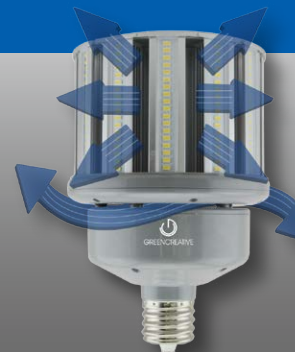

HID LED 80W TITANIUM LED SERIES

PRO

80W REPLACES

175-250W
HID

70% Energy Savings

\$181 Savings per lamp*

- Direct line voltage 120-277V - Not compatible with ballasts
- Designed for use in post top applications
- Compatible with EX39 & E39 sockets
- Fully omnidirectional 320° beam angle
- Available in 4000K & 5000K CCT
- Suitable for use in totally enclosed fixtures

HID LED PRODUCT FEATURES

Suitable for Enclosed Fixtures

This HID LED lamp replaces a 175-250W HID and is suitable for use in totally enclosed fixtures. Its high lumen output and exceptional efficacy make it an ideal choice for outdoor post top applications.

CoolSink Technology

The CoolSink passive cooling system allows air to flow freely through the lamp. This unique design uses an increased cooling surface area to reduce the operating temperature of the LED and power supply, thus resulting in longer lamp life and lumen maintenance.

HID LED 80W TITANIUM LED SERIES

APPLICATIONS

General Lighting

Teardrop Lighting

Post Top Lighting

Ref.#: DS148-HID-LED-80W-277V-050617

SPECIFICATIONS

Product Model	57948 80HID/840/277V/EX39/R	57949 80HID/850/277V/EX39/R
Type	HID LED	HID LED
Base	EX39 (Compatible with E39)	EX39 (Compatible with E39)
Power (W)	80	80
Voltage - Frequency	120-277V	120-277V
Color Temp. (ANSI)	Cool White 4000K	Daylight 5000K
CRI (Ra) (typ.)	80	80
Bare Lamp lumens (lm)	9300	9600
Bare Lamp efficacy (LPW)	116	120
Fixture lumens (lm)***	7960	7960
Fixture efficacy (LPW)***	97	97
Beam Angle	320°	320°
Dimmable	No	No
Power Factor	0.9	0.9
Rated Lifetime - L70 (hrs.)	50,000	50,000
Temperature Rating	-4°F/-20°C - 95°F/35°C	-4°F/-20°C - 95°F/35°C
Dia. x MOL	5.87"x10.16" (148x258mm)	5.87"x10.16" (148x258mm)
Weight (lb. / g)	3.8lbs / 1724g	3.8lbs / 1724g