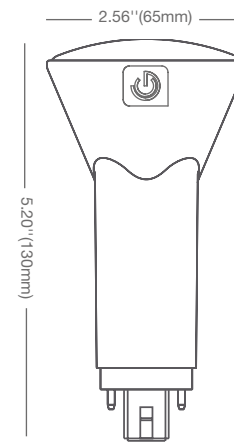

Ballast Type	Lumens	Bare Lamp
13W	550	4.8W
18W	620	6W

Innovative Round Design - Patent Pending

GREEN CREATIVE PL V LED Lamp

Other PL V LED Lamp

The PL V lamp features a patent pending fully round design. Compared to other square shaped PL vertical lamps, the GREEN CREATIVE PL V improves the overall light output and aesthetics of the fixture.

APPLICATIONS

Retail

Hospitality

Office

- Base:** G24q & GX24q (4-pin CFL)
- Voltage:** Ballast compatible 120-277V
- Dimmable:** Yes
- PF:** 0.9
- Lifetime (L70):** 50,000 hrs
- Weight:** 0.14lb / 64g

Ref.#: DS198-PLY-6W-DIR-291216

SPECIFICATIONS

Model	Product	Power (W)	CCT	CRI (typ.)	Lumens	LPW	Beam Angle
6PLV/827/DIR	28370	6	Soft White 2700K	82	570	95	120°
6PLV/830/DIR	28371	6	Warm White 3000K	82	600	100	120°
6PLV/835/DIR	28372	6	Neutral White 3500K	82	600	100	120°
6PLV/840/DIR	28373	6	Cool White 4000K	82	620	103	120°