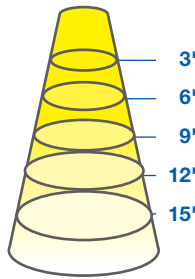

MR16 6W DIM. TITANIUM LED SERIES

PRO

6W REPLACES

35W
Hal.

80% Energy Savings

\$137 Savings per lamp*

- ⌚ Suitable for use in totally enclosed fixtures
- ⌚ Exceptional efficacy 75 LPW
- ⌚ Powerful light output 450 lumens
- ⌚ Smooth dimming with most existing installations
- ⌚ Compact size 1:1 halogen form factor
- ⌚ Soft White / Warm White CCT

LM 80

TM 21

SUITABLE FOR USE IN TOTALLY ENCLOSED FIXTURES

ILLUMINANCE & CANDELA DISTRIBUTION

6MR16DIM/827FL35/35W

Diameter	Footcandles
1.9	101
3.8	25
5.7	11
7.6	6
9.5	4

6MR16DIM/830FL35/35W

Diameter	Footcandles
1.9	101
3.8	25
5.7	11
7.6	6
9.5	4

Degree	Candela
0	910
5	904
15	465
25	121
35	81
45	31

Degree	Candela
0	910
5	904
15	465
25	121
35	81
45	31

- Base:** GU5.3
- Voltage:** 12V
- Dimmable:** Yes***
- PF:** 0.9
- Lifetime:** 25,000 hrs
- Weight:** 0.09lb. / 41g