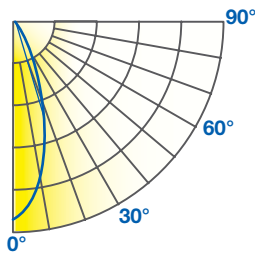

Degree	Candela
0	910
5	904
15	465
25	121
35	81
45	31