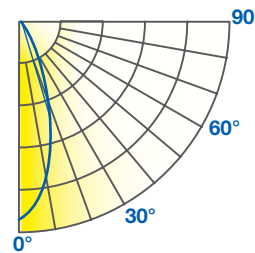

Degree	Candela
0	910
5	904
15	465
25	121
35	81
45	31

- **Base:** GU5.3
- **Voltage:** 12V
- **Dimmable:** Yes***
- **PF:** 0.9
- **Lifetime:** 25,000 hrs
- **Weight:** 0.09lb. / 41g