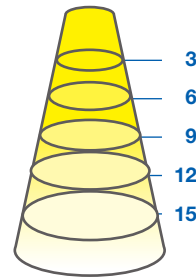

MR16 6W DIM. TITANIUM LED SERIES

PRO

6W REPLACES

35W
Hal.

80% Energy Savings

\$137 Savings per lamp*

- ⌚ Suitable for use in totally enclosed fixtures
- ⌚ Exceptional efficacy 75 LPW
- ⌚ Powerful light output 450 lumens
- ⌚ Smooth dimming with most existing installations
- ⌚ Compact size 1:1 halogen form factor
- ⌚ Soft White / Warm White CCT

LM 80

TM 21

SUITABLE FOR USE IN TOTALLY ENCLOSED FIXTURES

ILLUMINANCE & CANDELA DISTRIBUTION

6MR16DIM/827FL35/35W

Diameter	Footcandles
1.9	101
3.8	25
5.7	11
7.6	6
9.5	4

6MR16DIM/830FL35/35W

Diameter	Footcandles
1.9	101
3.8	25
5.7	11
7.6	6
9.5	4

Degree	Candela
0	910
5	904
15	465
25	121
35	81
45	31

Degree	Candela
0	910
5	904
15	465
25	121
35	81
45	31

- Base:** GU5.3
- Voltage:** 12V
- Dimmable:** Yes***
- PF:** 0.9
- Lifetime:** 25,000 hrs
- Weight:** 0.09lb. / 41g