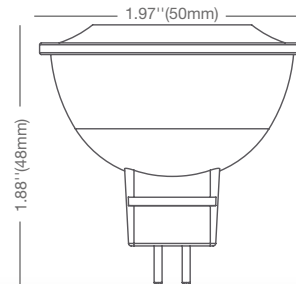

LM 80

TM 21

SUITABLE FOR USE IN TOTALLY ENCLOSED FIXTURES

ILLUMINANCE & CANDELA DISTRIBUTION

6MR16DIM/827FL35/35W

Diameter	Footcandles
1.9	101
3.8	25
5.7	11
7.6	6
9.5	4

6MR16DIM/830FL35/35W

Diameter	Footcandles
1.9	101
3.8	25
5.7	11
7.6	6
9.5	4

Degree	Candela
0	910
5	904
15	465
25	121
35	81
45	31

Degree	Candela
0	910
5	904
15	465
25	121
35	81
45	31

- Base:** GU5.3
- Voltage:** 12V
- Dimmable:** Yes***
- PF:** 0.9
- Lifetime:** 25,000 hrs
- Weight:** 0.09lb. / 41g