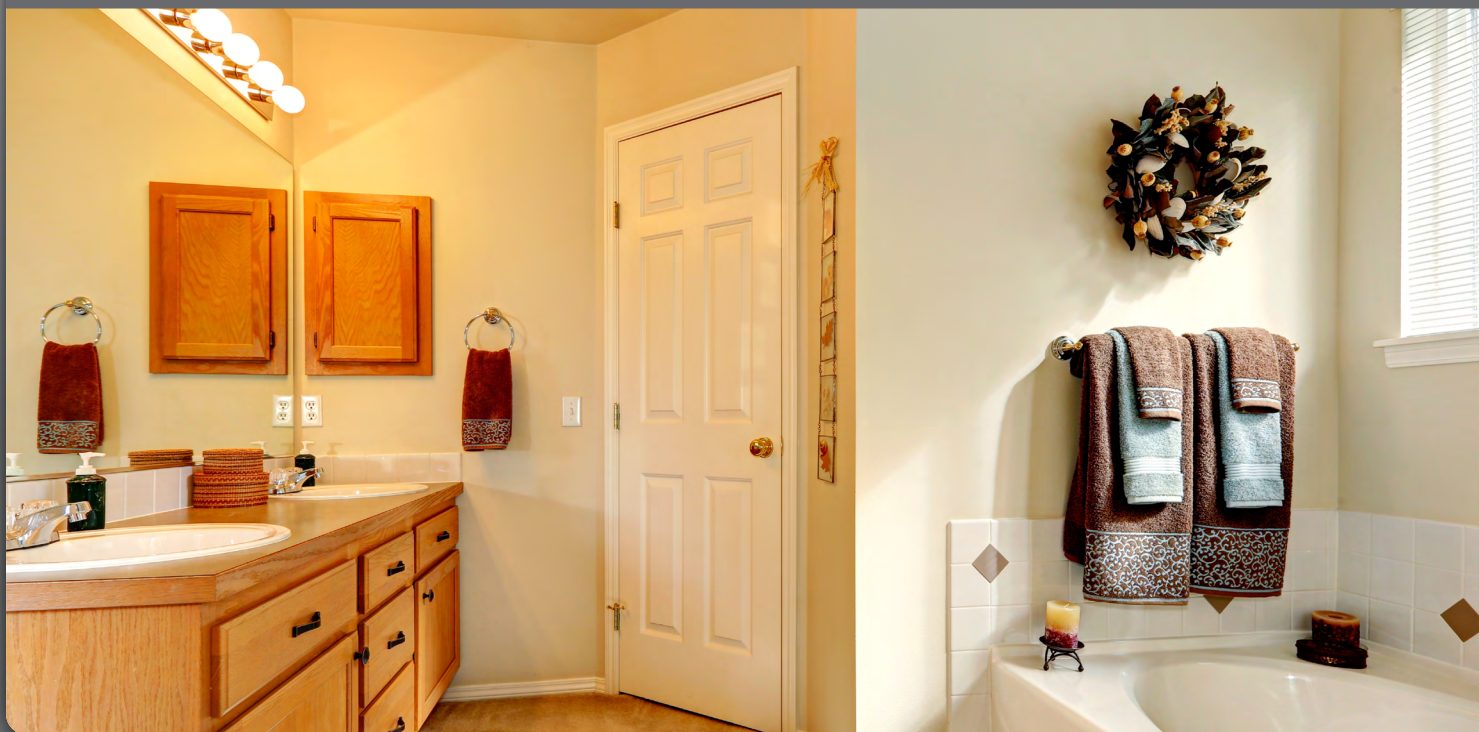

TRADITIONAL INCANDESCENT LIGHTING EFFECT