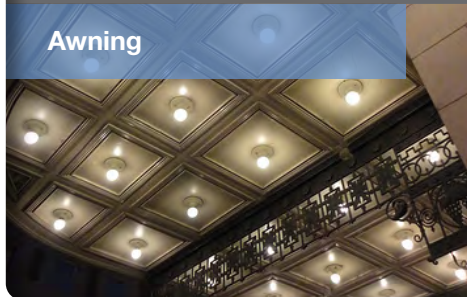

G25 6W DIM. TITANIUM LED SERIES

PRO

6W REPLACES

**40W
Inc.**

80% Energy Savings

- Perfect for decorative retrofit needs
- Omnidirectional: 250° beam angle
- High efficacy 80 LPW in Warm White
- Powerful 480 lumens in 2700K
- Comfortable warm diffused light
- Smooth dimming with existing installations

Vanity Mirror

Awning

Decorative

Ref.#: DS963-G25-6W-DIM-R-171218

SPECIFICATIONS

Product Model	97729 6G25DIM/827/R
Type	G25
Base	E26
Power (W)	6
Voltage - Frequency	120V 50/60Hz
Color Temp. (ANSI)	Soft White 2700K
CRI (Ra) (typ.)	80
Typical lumens (lm)	480
Efficacy (LPW)	80
Beam Angle	250°
Dimmable	Yes*
Power Factor	0.7
Rated Lifetime - L70 (hrs.)	25,000
Temperature Rating	-4°F/-20°C - 95°F/35°C
Dia. x MOL	3.15"x4.45" (80x113mm)
Weight (lb. / g)	0.15lb. / 70g