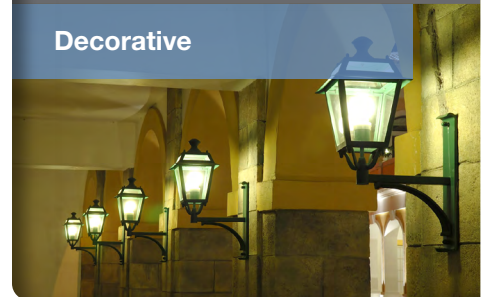

G25 6W DIM. TITANIUM LED SERIES

PRO

6W REPLACES

**40W
Inc.**

80% Energy Savings

- Perfect for decorative retrofit needs
- Omnidirectional: 250° beam angle
- High efficacy 80 LPW in Warm White
- Powerful 480 lumens in 2700K
- Comfortable warm diffused light
- Smooth dimming with existing installations

Vanity Mirror

Awning

Decorative

Ref.#: DS963-G25-6W-DIM-R-171218

SPECIFICATIONS

Product Model	97729 6G25DIM/827/R
Type	G25
Base	E26
Power (W)	6
Voltage - Frequency	120V 50/60Hz
Color Temp. (ANSI)	Soft White 2700K
CRI (Ra) (typ.)	80
Typical lumens (lm)	480
Efficacy (LPW)	80
Beam Angle	250°
Dimmable	Yes*
Power Factor	0.7
Rated Lifetime - L70 (hrs.)	25,000
Temperature Rating	-4°F/-20°C - 95°F/35°C
Dia. x MOL	3.15"x4.45" (80x113mm)
Weight (lb. / g)	0.15lb. / 70g