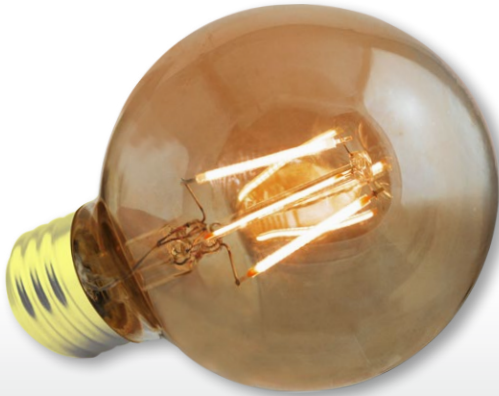

G25 4.5W FILAMENT DIM. TITANIUM LED SERIES

PRO

- ⌚ Omnidirectional: 330° beam angle
- ⌚ High efficacy 84 LPW in Extra Warm White
- ⌚ Micro-designed driver - No heatsink required
- ⌚ Comfortable warm diffused light
- ⌚ Vintage globe look fits all applications
- ⌚ Smooth dimming with existing installations

4.5W REPLACES

**40W
Inc.**

80% Energy Savings

\$76 Savings
per lamp*

15,000 H

DIMMABLE

EFFICACY

WARRANTY

80
CRI (Ra)

OMNI
DIRECTIONAL

LM 79

LM 80

TM 21

FILAMENT PRODUCT FEATURES

The GREEN CREATIVE Filament Series features a wide variety of vintage style bulbs that use the latest in LED technology. Each filament bulb uses a high quality LED package which results in longer lifetimes and higher efficacies. Each lamp's micro-designed driver provides excellent dimming performance without the need for a heat sink.

G25 4.5W FILAMENT DIM. TITANIUM LED SERIES

APPLICATIONS

Chandelier Lighting

General Lighting

Ambient Lighting

Ref.#: DS136-G25-F-4.5W-DIM-A

SPECIFICATIONS

Product Model	57894 4.5FG25DIM/824/A
Type	G25
Base	E26
Power (W)	4.5
Voltage - Frequency	120V 60Hz
Color Temp. (ANSI)	Extra Warm White 2400K
CRI (Ra)	80
Typical lumens (lm)	380
Efficacy (LPW)	84
Beam Angle	330°
Dimmable	Yes**
Power Factor	0.9
Rated Lifetime - L70 (hrs.)	15,000
Dia. x MOL	3.15"x4.65" (80x118mm)
Weight (lb. / g)	0.11lb. / 50g