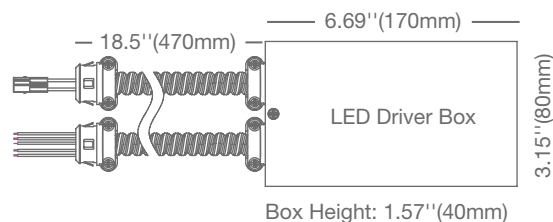

3X Butterfly Clips

3X Retaining Clips