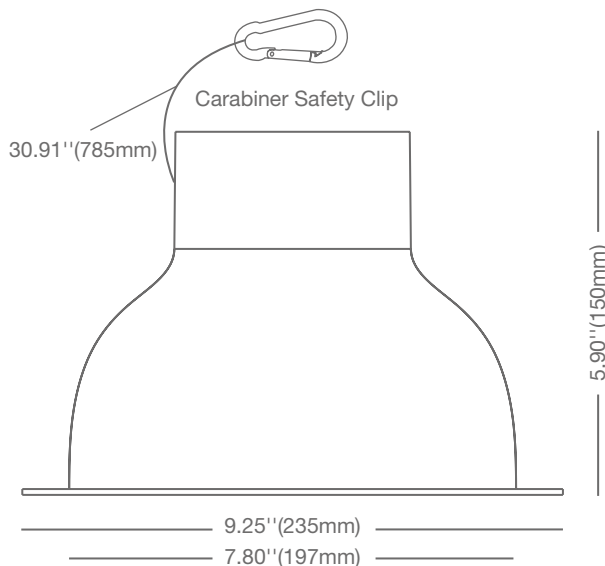

PRODUCT FEATURES

Accessories include a carabiner safety clip that can be used during installation for easy wiring. Two types of retaining clips are also included to secure the fixture if recessed frame does not already have pre-installed clips.

Product Model	97695 32CDL8G4DIM/827/277V (MTO)	97696 32CDL8G4DIM/830/277V	97697 32CDL8G4DIM/835/277V	97698 32CDL8G4DIM/840/277V
Type	8" Commercial Downlight	8" Commercial Downlight	8" Commercial Downlight	8" Commercial Downlight
Power (W)	32	32	32	32
Voltage - Frequency	120-277V 50-60Hz	120-277V 50-60Hz	120-277V 50-60Hz	120-277V 50-60Hz
Color Temp. (ANSI)	Warm White 2700K	Warm White 3000K	Neutral White 3500K	Natural White 4000K
CRI (Ra) (typ.)	80	80	80	80
Typical lumens (lm)	2150	2150	2300	2450
Efficacy (LPW)	67	67	72	77
Beam Angle	90°	90°	90°	90°
Dimmable	Yes	Yes	Yes	Yes
Power Factor	0.9	0.9	0.9	0.9
Temperature Rating	-13°F/-25°C - 95°F/35°C	-13°F/-25°C - 95°F/35°C	-13°F/-25°C - 95°F/35°C	-13°F/-25°C - 95°F/35°C
Rated Lifetime - L70 (hrs.)	40,000	40,000	40,000	40,000
Dia. x MOL	7.80"x5.90" (197x150mm)	7.80"x5.90" (197x150mm)	7.80"x5.90" (197x150mm)	7.80"x5.90" (197x150mm)
Trim Weight (lb. / g)	0.95lb / 430g	0.95lb / 430g	0.95lb / 430g	0.95lb / 430g
Driver Weight (lb. / g)	1.74lb / 793g	1.74lb / 793g	1.74lb / 793g	1.74lb / 793g