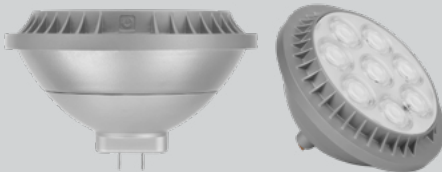

ATOM TRACK HEAD

Quick Facts

- Industry-leading performance with a compact form factor
- 650 and 1,050 lumen output options
- 2700K / 3000K / 4000K
- 35° Flood beam and 25° Narrow beam available
- Matte white and matte black finish
- Minimum 90 CRI with 3-step SDCM LED binning

3N1 SURFACE DOWNLIGHT

Quick Facts

- 5", 7", 9" and 12" sizes
- 3 Installations methods
- 3 Color temperatures: 3000K / 3500K / 4000K
- 120V or 0-10V dimming options
- Air-tight, Wet Location & IC Rated

GREENCREATIVE

2021 FEATURED PRODUCTS

REFINE MR16 FAMILY

Quick Facts

- Powered by TRUE CHROMA: delivers best in class color accuracy (CRI 95+) and consistency
- Proprietary REFINE lens enables powerful light output without glare
- Industry leading five year warranty
- Suitable to replace 42W, 50W, and 75W halogen MR16 lamps
- Dimmable with forward and reverse phase controls

For a complete list of compatible transformers and dimming controls visit www.greencreative.com

PAR56

Quick Facts

- True replacement for a GX16d base 300W halogen lamp
- 90+ CRI delivers crisp, accurate color
- 50,000 lifetime is 25x longer compared to halogen sources
- Dimmable with most forward and reverse phase controls