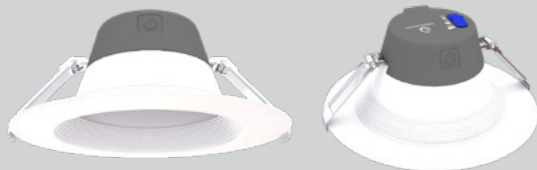

GREENCREATIVE

2021 FEATURED PRODUCTS

INNOFIT GEN 2 COMMERCIAL DOWNLIGHT

Quick Facts

- 4" / 6" / 8" / 9.5" fixture sizes
- Up to 130 LPW
- All fixture sizes are 3-1/4" deep
- Selectable lumen output
- 120V or 0-10V dimming
- Air-tight, Wet Location & IC Rated

ORBIT TRACK HEAD

Quick Facts

- Field selectable lumen output
- Up to 4,000 lumens delivered
- CBCP of up to 32,000 candela
- Minimum 90 CRI with 2-step SDCM LED binning
- Field changeable TIR optics 15°, 25° and 35°

ATOM TRACK HEAD

Quick Facts

- Industry-leading performance with a compact form factor
- 650 and 1,050 lumen output options
- 2700K / 3000K / 4000K
- 35° Flood beam and 25° Narrow beam available
- Matte white and matte black finish
- Minimum 90 CRI with 3-step SDCM LED binning

TRACK SYSTEM

Quick Facts

- 120V Single Circuit J-Type Track, line voltage dimmable
- Extruded aluminum
- Use with ATOM and ORBIT
- Compatible with all J-Type track heads
- Black, white and silver finishes available