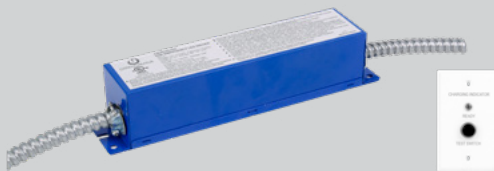

23W EMERGENCY DRIVER

Quick Facts

- Meets or exceeds all National Electrical Code and Life Safety Code Emergency Lighting Requirements
- Compatible with a wide range of GREEN CREATIVE fixtures and lamps
- Includes test switch and cover plate

For a complete list of compatible products visit www.greencreative.com