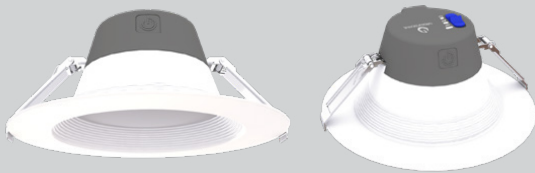

### Quick Facts

- 4" / 6" / 8" / 9.5" fixture sizes
- Up to 130 LPW
- Only 3-1/4" deep
- Selectable lumen output
- 120V or 0-10V dimming
- Air-tight, Wet Location & IC Rated