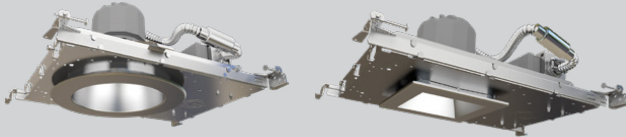

SPECFIT NEW CONSTRUCTION COMMERCIAL DOWNLIGHT

Quick Facts

- Round new construction housings available in 4", 6", 8", and 9.5" sizes
- New square reflectors available in 4" & 6" sizes
- New EldoLED drivers offer even more dimming and control options
- Compliments existing SPECFIT retrofit commercial downlights
- 97 CRI meets TRUE CHROMA standards