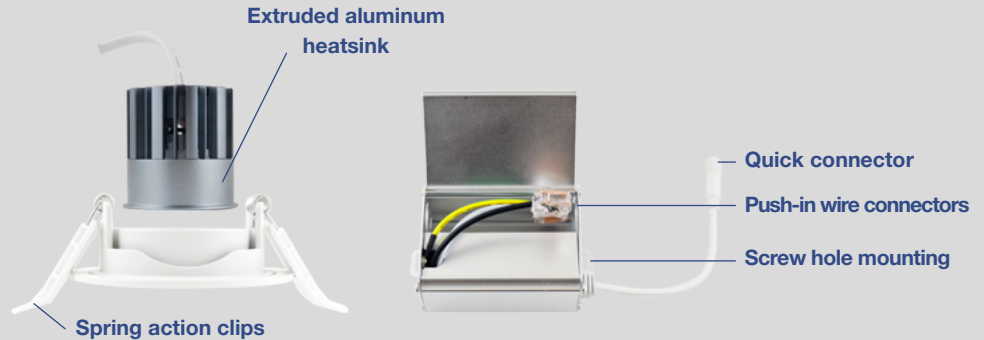

2" MINIFIT MODULE

GREENCREATIVE

FEATURES

- Small 2" light aperture
- Compact form factor allows for shallow plenum installation
- Brushed metal and matte white trim finishes
- Up to 780 lumens delivered
- 2700K / 3000K / 4000K / 5000K CCT, 90 CRI
- 120V line voltage dimmable down to 10%
- Ambient temperature rating: -4°F / -20°C to 104°F / 40°C
- Damp location rated standard, wet location rated with glass trims

The 2" MINIFIT modules have a variety of field interchangeable trim options to compliment many different applications. Choose between deep or flat trim, white or brushed metal finishes, and open or glass enclosed lenses. The MINIFIT 2" module adds a fresh, clean, simple look to any lighting project.

QUICK AND EASY INSTALLATION

Installing the 2" MINIFIT modules is very simple. Connect the power to the driver box. Then attach the fixture with the quick connect cord and fasten it to the ceiling securely with the spring action clips.

* Brushed Metal finish is only available for Round Flat trims.

** A complete fixture consists of two items, one module and one trim, ordered separately.

ACCESSORY ORDERING INFORMATION

Product	Model	Picture	Description
98589	MM2NOPLATE		MINIFIT 2" Module New Construction Plate for Stud / Joist mounting
35095	MM2CON6		MINIFIT 2" Module 6 foot extension cable
35096	MM2CON20		MINIFIT 2" Module 20 foot extension cable