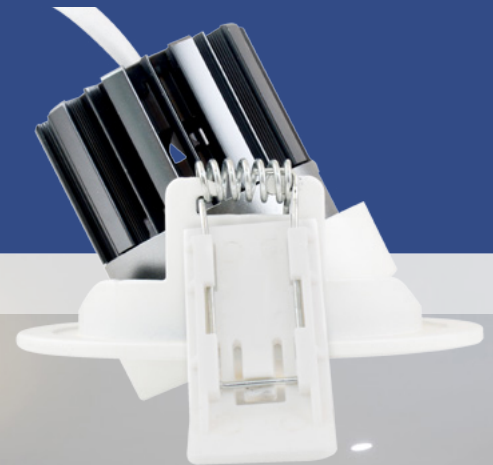

APPLICATIONS

- Residential
- Hospitality
- Retail
- Office