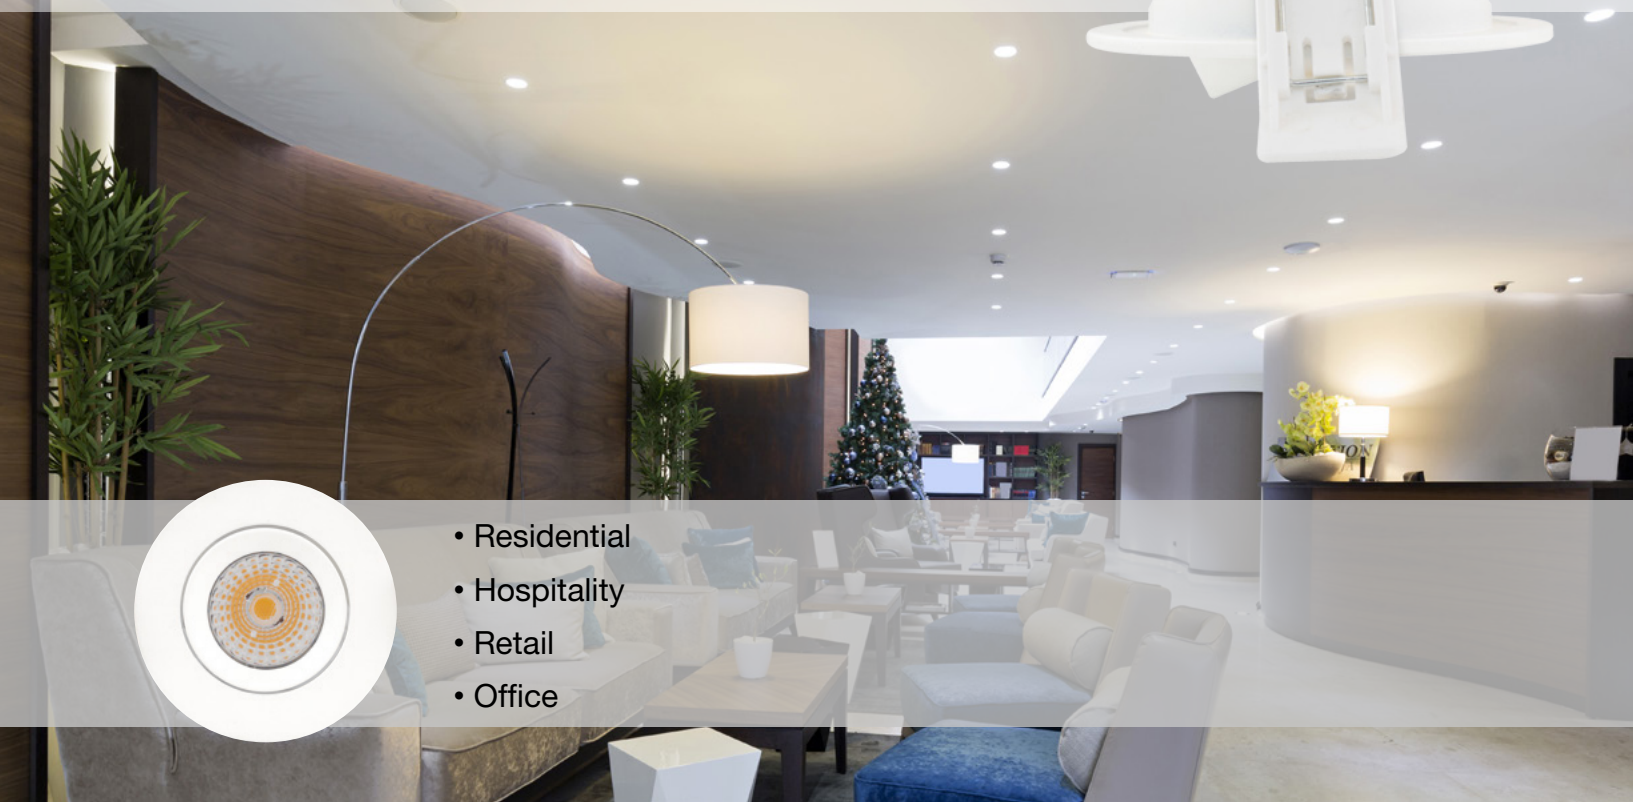

APPLICATIONS

- Residential
- Hospitality
- Retail
- Office