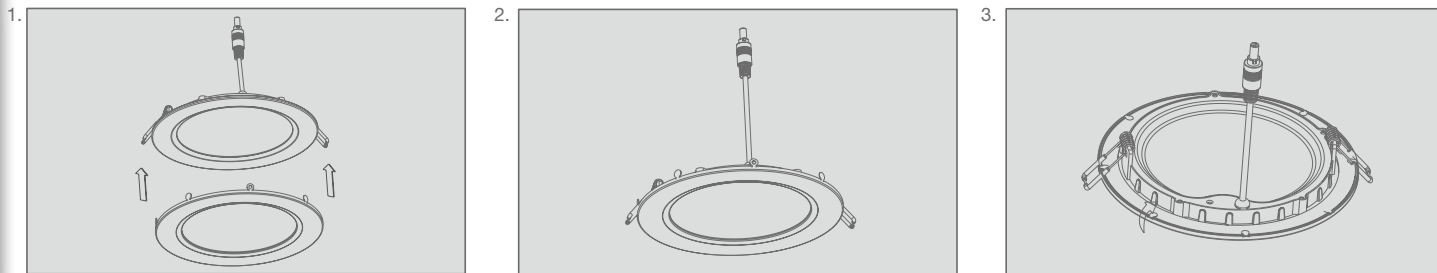

INSTALLATION GUIDE

Step 1. Position the trim kit over the THINFIT EXT downlight.

Step 3. Follow THINFIT EXT downlight installation instructions to complete installation.

Step 2. Secure the trim by folding the tabs over the downlight's existing trim.

SPECIFICATIONS

Model	Product	Description
NCDLR4TRIMBL	98345	4" THINFIT EXT Series Black Trim
NCDLR4TRIMBN	98346	4" THINFIT EXT Series Brushed Nickel Trim
NCDLR4TRIMBZ	98347	4" THINFIT EXT Series Bronze Trim
NCDLR6TRIMBL	98348	6" THINFIT EXT Series Black Trim
NCDLR6TRIMBN	98349	6" THINFIT EXT Series Brushed Nickel Trim
NCDLR6TRIMBZ	98350	6" THINFIT EXT Series Bronze Trim
NCDLR8TRIMBL	98365	8" THINFIT EXT Series Black Trim
NCDLR8TRIMBN	98366	8" THINFIT EXT Series Brushed Nickel Trim
NCDLR8TRIMBZ	98367	8" THINFIT EXT Series Bronze Trim