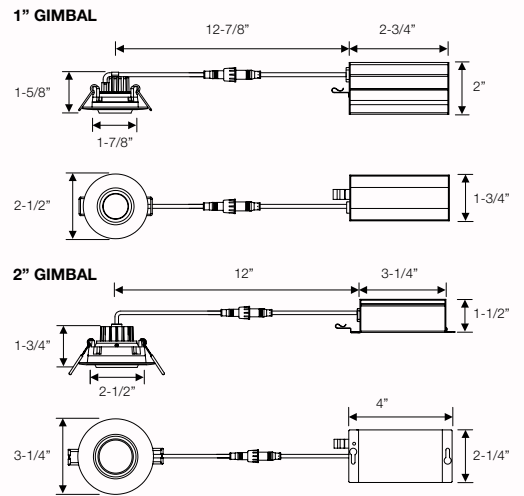

RESIDENTIAL

- Residential
- Hospitality
- Retail
- Office

BENEFITS

ADJUSTABLE FIXTURE AIMING

Get the right light in the right place with the miniFIT gimballs. The gimballs come with a 38° beam acrylic optic, producing a consistent, precise beam of light. In addition, they rotate 360° and tilt up to 30° so you can mount them in any orientation in the ceiling and still aim the light to graze textured walls, highlight artwork, or emphasize architectural features. Perfect for residential, retail and hospitality applications.

QUICK AND EASY INSTALLATION

The miniFIT family is quick and easy to install. Connecting power in the external junction box is a breeze with the push in connectors. Wiring the fixture is even easier with the plenum rated quick connector. The optional new construction plates, keyhole mounting slots and spring clip hooks allow for a simple installation and compliance with local building codes. The sturdy spring action clips will keep the fixture tight to the ceiling, ensuring an aesthetically pleasing installation.

CCT	2700K		3000K		4000K	
Model	Lm	LPW	Lm	LPW	Lm	LPW
GIMB1/9xx/FL/DIM120	320	68	350	73	390	78
GIMB2/9xx/FL/DIM120	580	73	600	75	620	78

ACCESSORY ORDERING INFORMATION

Product	Model	Picture	Description	Dimensions
98584	GIMB1NCPATE		MINIFIT Gimbal 1" New Construction Plate for Stud / Joist mounting	6-7/16" x 13-5/16"
98585	GIMB2NCPATE		MINIFIT Gimbal 2" New Construction Plate for Stud / Joist mounting	
35097	GIMBCON6		MINIFIT Gimbal 6 foot extension cable	6'
35098	GIMBCON20		MINIFIT Gimbal 20 foot extension cable	20'