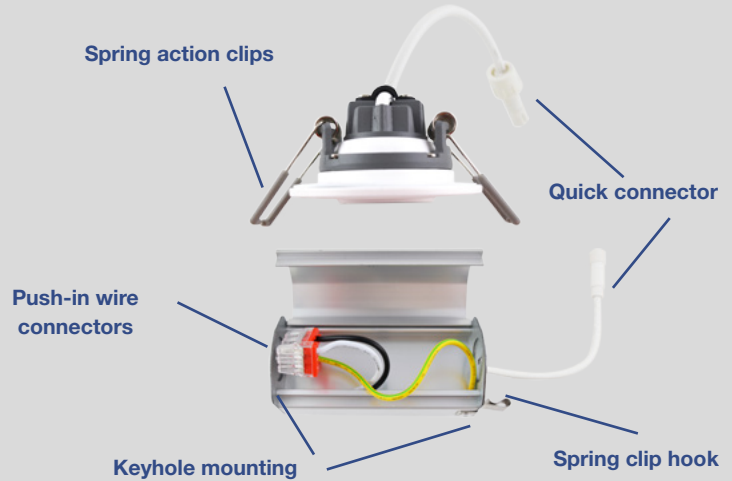

MINIFIT GIMBAL

FEATURES

- Small 1" and 2" light aperture
- Compact form factor and easy installation
- Gimbals rotate 360° and tilt up to 30°
- Up to 600 lumens delivered
- 2700K, 3000K and 4000K CCT, 90 CRI
- 120V line voltage dimmable down to 10%
- Ambient temperature rating: -4°F / -20°C to 95°F / 35°C
- Suitable for use in damp locations
- IC and air-tight rated
- Rated L70 lifetime of 50,000 hours
- ETL listed
- Energy Star certified
- 5 year warranty

RESIDENTIAL

- Residential
- Hospitality
- Retail
- Office

BENEFITS

ADJUSTABLE FIXTURE AIMING

Get the right light in the right place with the miniFIT gimballs. The gimballs come with a 38° beam acrylic optic, producing a consistent, precise beam of light. In addition, they rotate 360° and tilt up to 30° so you can mount them in any orientation in the ceiling and still aim the light to graze textured walls, highlight artwork, or emphasize architectural features. Perfect for residential, retail and hospitality applications.

QUICK AND EASY INSTALLATION

The miniFIT family is quick and easy to install. Connecting power in the external junction box is a breeze with the push in connectors. Wiring the fixture is even easier with the plenum rated quick connector. The optional new construction plates, keyhole mounting slots and spring clip hooks allow for a simple installation and compliance with local building codes. The sturdy spring action clips will keep the fixture tight to the ceiling, ensuring an aesthetically pleasing installation.