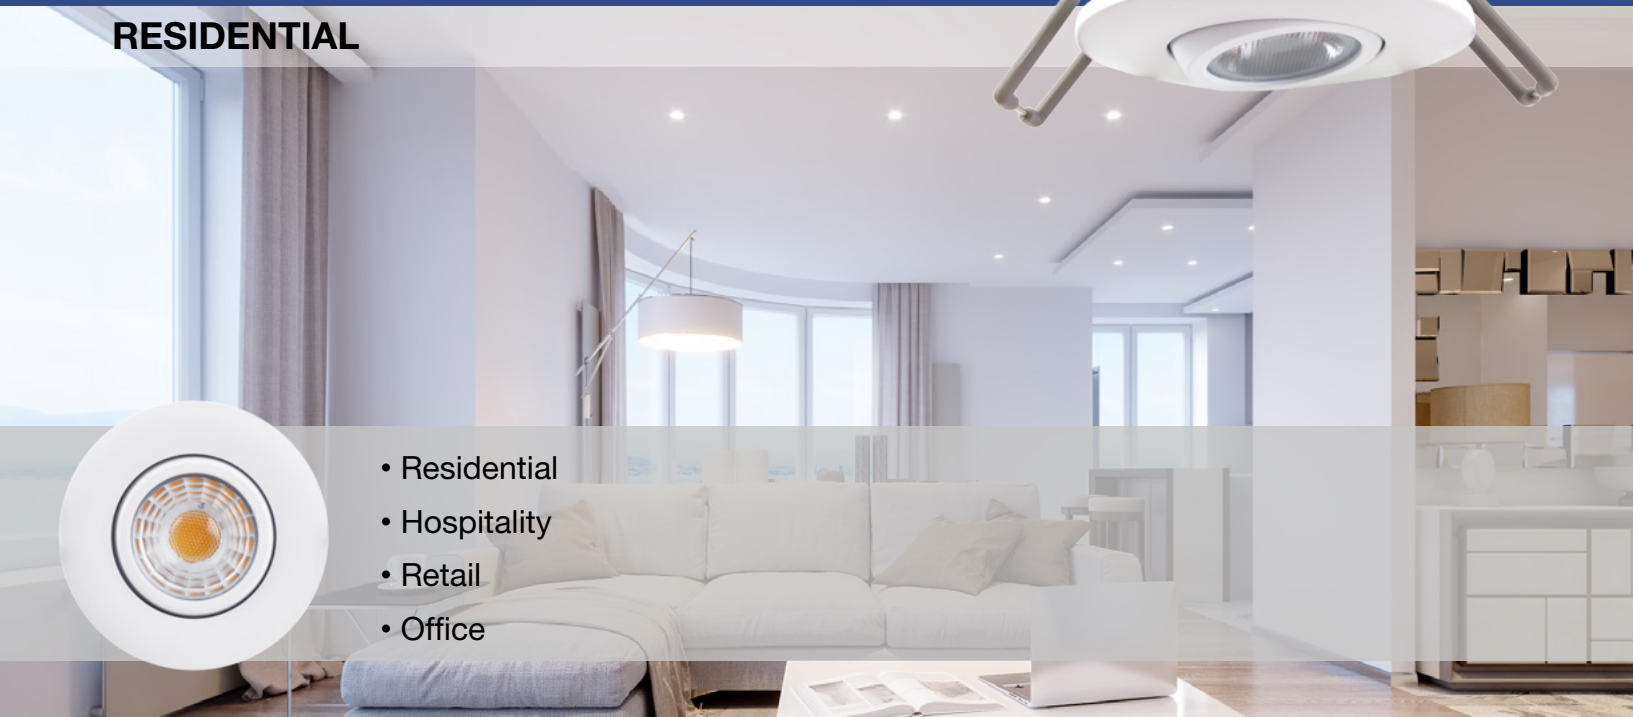

MINIFIT GIMBAL

FEATURES

- Small 1" and 2" light aperture
- Compact form factor and easy installation
- Gimbals rotate 360° and tilt up to 30°
- Up to 600 lumens delivered
- 2700K, 3000K and 4000K CCT, 90 CRI
- 120V line voltage dimmable down to 10%
- Ambient temperature rating: -4°F / -20°C to 95°F / 35°C
- Suitable for use in damp locations
- IC and air-tight rated
- Rated L70 lifetime of 50,000 hours
- ETL listed
- Energy Star certified
- 5 year warranty

RESIDENTIAL

- Residential
- Hospitality
- Retail
- Office

BENEFITS

ADJUSTABLE FIXTURE AIMING

Get the right light in the right place with the miniFIT gimballs. The gimballs come with a 38° beam acrylic optic, producing a consistent, precise beam of light. In addition, they rotate 360° and tilt up to 30° so you can mount them in any orientation in the ceiling and still aim the light to graze textured walls, highlight artwork, or emphasize architectural features. Perfect for residential, retail and hospitality applications.

QUICK AND EASY INSTALLATION

The miniFIT family is quick and easy to install. Connecting power in the external junction box is a breeze with the push in connectors. Wiring the fixture is even easier with the plenum rated quick connector. The optional new construction plates, keyhole mounting slots and spring clip hooks allow for a simple installation and compliance with local building codes. The sturdy spring action clips will keep the fixture tight to the ceiling, ensuring an aesthetically pleasing installation.