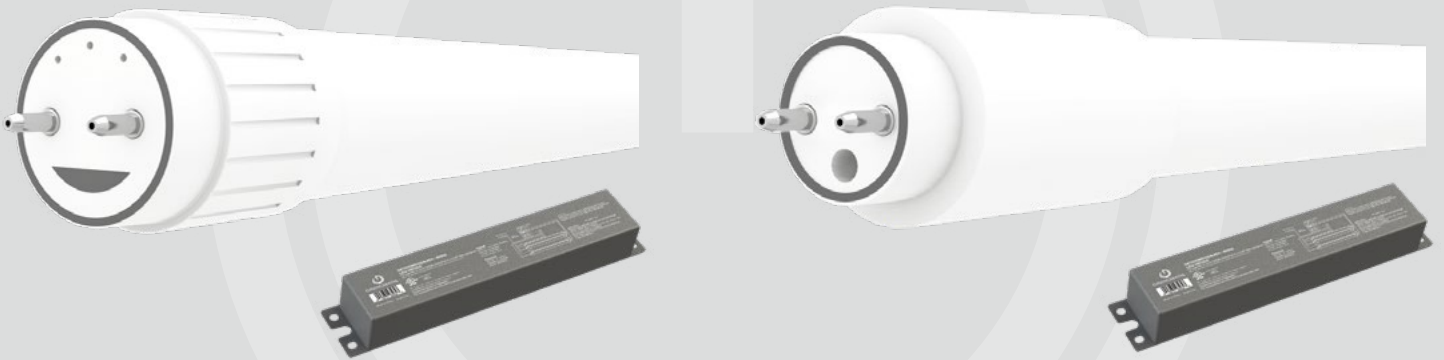

T8 / T5 EXT SERIES