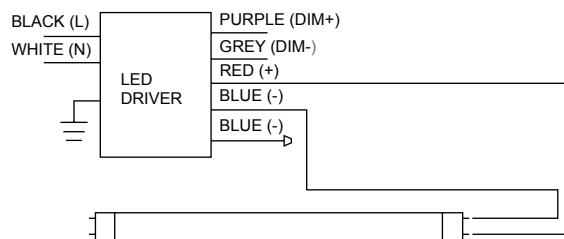

EXTERNAL DRIVER DIMENSION DRAWING

Product	Length	Width	Height
98259, 98260, 98261	9-1/2"	1-5/16"	1-3/16"
98262	9-1/2"	1-3/4"	1-3/16"

EXTERNAL DRIVER INSTALLATION

Double-ended Installation

- For shunted & non-shunted lamp holders
- Not polarity sensitive, lamps can be wired at either end

Single-ended Installation

- For non-shunted lamp holders only
- Not polarity sensitive, lamps can be wired at either end

1 LAMP

1 LAMP

4 LAMPS

4 LAMPS