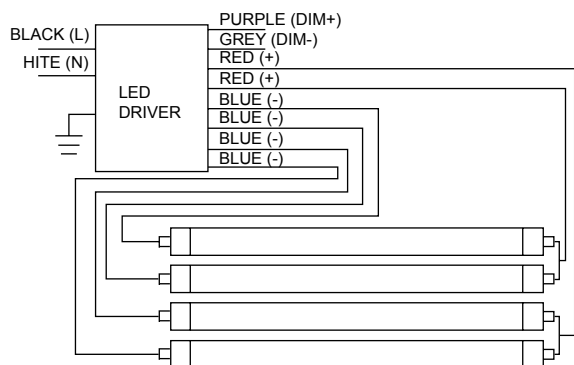

EXTERNAL DRIVER DIMENSION DRAWING

Product	Length	Width	Height
98259, 98260, 98261	9-1/2"	1-5/16"	1-3/16"
98262	9-1/2"	1-3/4"	1-3/16"

EXTERNAL DRIVER INSTALLATION

Double-ended Installation

- For shunted & non-shunted lamp holders
- Not polarity sensitive, lamps can be wired at either end

Single-ended Installation

- For non-shunted lamp holders only
- Not polarity sensitive, lamps can be wired at either end

1 LAMP

1 LAMP

4 LAMPS

4 LAMPS