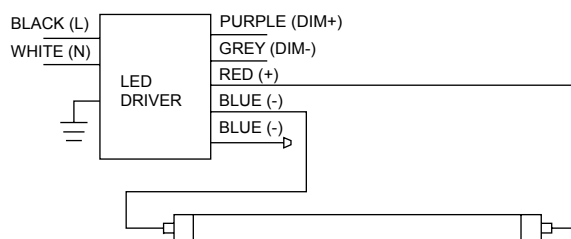

EXTERNAL DRIVER DIMENSION DRAWING

Product	Length	Width	Height
98259, 98260, 98261	9-1/2"	1-5/16"	1-3/16"
98262	9-1/2"	1-3/4"	1-3/16"

EXTERNAL DRIVER INSTALLATION

Double-ended Installation

- For shunted & non-shunted lamp holders
- Not polarity sensitive, lamps can be wired at either end

Single-ended Installation

- For non-shunted lamp holders only
- Not polarity sensitive, lamps can be wired at either end

1 LAMP

1 LAMP

4 LAMPS

4 LAMPS