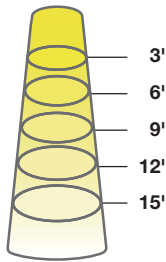

PAR30 19.5W HO 277V

MINIMUM COMPARTMENT DIMENSIONS

Model	Diameter	Height
19.5PAR30HO/xxxyy/277V/R	6"	8-1/2"

Installing lamp in a fixture that does not have the minimum compartment dimensions will void the warranty and could cause product failures.
Where xxx means 824-965 which indicates CRI and color temperature
Where yyyy means beam angle

ILLUMINANCE & CANDELA DISTRIBUTIOIN

19.5PAR30HO/930NF25/277V/R

Diameter	Footcandles
1.3	907
2.7	227
4.0	101
5.3	57
6.7	36