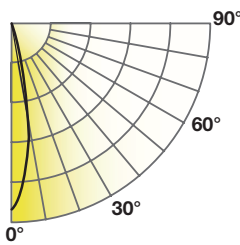

Degree	Candela
0	8,160
5	6,726
15	2,339
25	603
35	232
45	94