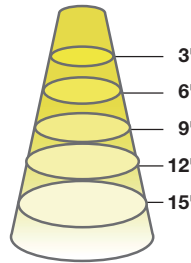

## DIMENSION & WEIGHT

Base	E26
MOL	4-11/16"
Dia.	3-3/4"
Weight	0.89lb

## MINIMUM COMPARTMENT DIMENSIONS

Model	Diameter	Height
19.5PAR30HO/xxxyy/277V/R	6"	8-1/2"

Installing lamp in a fixture that does not have the minimum compartment dimensions will void the warranty and could cause product failures.  
 Where xxx means 824-965 which indicates CRI and color temperature  
 Where yyyy means beam angle

## ILLUMINANCE & CANDELA DISTRIBUTIOIN

19.5PAR30HO/930NF25/277V/R

Diameter	Footcandles
1.3	907
2.7	227
4.0	101
5.3	57
6.7	36

Degree	Candela
0	8,160
5	6,726
15	2,339
25	603
35	232
45	94

19.5PAR30HO/930FL40/277V/R

Diameter	Footcandles
2.2	378
4.4	94
6.6	42
8.7	24
10.9	15

Degree	Candela
0	3,400
5	3,303
15	2,193
25	896
35	258
45	88