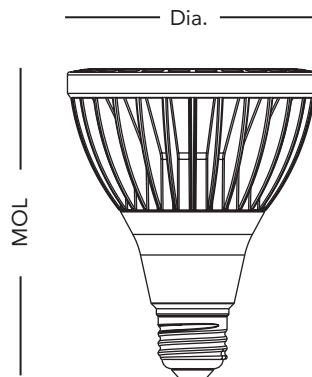

## FEATURES

- Replaces 75W Halogen & 39W CMH lamps
- Direct line voltage 120-277V - Not compatible with ballasts
- High 8,160 candela output
- Powerful light output of 1,800 lumens
- Exceptional efficacy 92 LPW in Warm White
- Exceptional color rendering CRI 92
- Even beam distribution
- Not intended for use in totally enclosed fixtures
- Suitable for use in damp locations
- Fixture Operating Temperature: -4°F to 95°F (-20°C to 35°C)  
Lamp Ambient Temperature: -4°F to 113°F (-20°C to 45°C)
- Rated Lifetime (L70): 50,000hrs
- 5 year limited warranty

## SPECIFICATIONS

Product	Model	CCT	Wattage	Lumens	Efficacy (LPW)	Power Factor	Input Voltage	Beam Angle	CBCP (cd)	CRI	ES / T20
98206	19.5PAR30HO/930NF25/277V/R	3000K	19.5	1,800	92	≥0.9	120-277V	NF 25°	8,160	92	√/√
98207	19.5PAR30HO/930FL40/277V/R	3000K	19.5	1,800	92	≥0.9	120-277V	FL 40°	3,400	92	√/√
35429	19.5PAR30HO/935NF25/277V/R	3500K	19.5	1,800	92	≥0.9	120-277V	NF 25°	8,160	92	√/√
35430	19.5PAR30HO/935FL40/277V/R	3500K	19.5	1,800	92	≥0.9	120-277V	FL 40°	3,400	92	√/√
98208	19.5PAR30HO/940NF25/277V/R	4000K	19.5	1,800	92	≥0.9	120-277V	NF 25°	8,160	92	√/√
98209	19.5PAR30HO/940FL40/277V/R	4000K	19.5	1,800	92	≥0.9	120-277V	FL 40°	3,400	92	√/√

## DIMENSION & WEIGHT

Base	E26
MOL	4-11/16"
Dia.	3-3/4"
Weight	0.89lb

## MINIMUM COMPARTMENT DIMENSIONS

Model	Diameter	Height
19.5PAR30HO/xxxyy/277V/R	6"	8-1/2"

Installing lamp in a fixture that does not have the minimum compartment dimensions will void the warranty and could cause product failures.  
 Where xxx means 824-965 which indicates CRI and color temperature  
 Where yyyy means beam angle