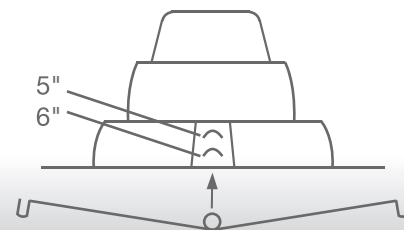

5-6" DOWNLIGHT 18W TITANIUM CRI^{SP} LED SERIES

CRI^{SP}

18W REPLACES

100W Inc.

80% Energy Savings

\$263 Savings per lamp*

- ⌚ Suitable for installation in 5" or 6" housing
- ⌚ Wet location rated
- ⌚ Exceptional color rendering CRI 90
- ⌚ Richer reds and natural skin tones (R9 55, R13 94)
- ⌚ Smooth dimming with existing dimmers
- ⌚ GU24 connector available

DOWNLIGHT PRODUCT FEATURES

5-6" Housing Installation

This downlight is suitable for use in most standard 5" and 6" housings that have spring retaining brackets. Simply adjust the mounting springs accordingly for easy installation.

5-6" DOWNLIGHT 18W TITANIUM CRI^{SP} LED SERIES

APPLICATIONS

General Lighting

Recessed Lighting

Accent Lighting

SPECIFICATIONS**

Product Model	97994 18DL6DIM/927	97995 18DL6DIM/930	97996 18DL6DIM/940
Type	5-6" Downlight	5-6" Downlight	5-6" Downlight
Base	E26 / LED Adapter (GU24 optional)	E26 / LED Adapter (GU24 optional)	E26 / LED Adapter (GU24 optional)
Power (W)	18	18	18
Voltage - Frequency	120V 60Hz	120V 60Hz	120V 60Hz
Color Temp. (ANSI)	Soft White 2700K	Warm White 3000K	Cool White 4000K
CRI (Ra)	90	90	90
R9 / R13 (typ.)	55 / 94	55 / 94	55 / 94
Typical lumens (lm)	1260	1260	1260
Efficacy (LPW)	70	70	70
Beam Angle	100°	100°	100°
Dimmable	Yes***	Yes***	Yes***
Housing Compatibility	Most 5" and 6" housing	Most 5" and 6" housing	Most 5" and 6" housing
Power Factor	0.9	0.9	0.9
Rated Lifetime - L70 (hrs.)	50,000	50,000	50,000
Dia. x MOL	7.52"x3.03"(191x77mm)	7.52"x3.03"(191x77mm)	7.52"x3.03"(191x77mm)
Weight (lb. / g)	0.58lb. / 263g	0.58lb. / 263g	0.58lb. / 263g