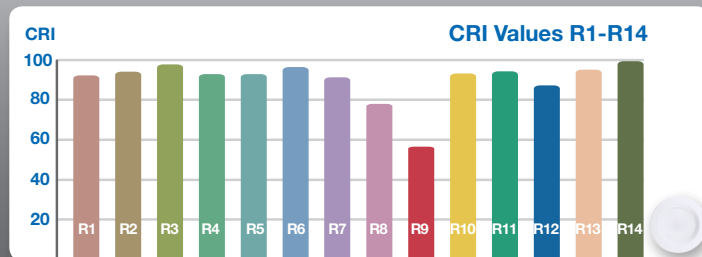

5-6" DOWNLIGHT 18W TITANIUM CRI^{SP} LED SERIES

CRI^{SP}

18W REPLACES

100W Inc.

80% Energy Savings

\$263 Savings per lamp*

- ⌚ Suitable for installation in 5" or 6" housing
- ⌚ Wet location rated
- ⌚ Exceptional color rendering CRI 90
- ⌚ Richer reds and natural skin tones (R9 55, R13 94)
- ⌚ Smooth dimming with existing dimmers
- ⌚ GU24 connector available

Exceptional Color Rendering

The CRI^{SP} SERIES DOWNLIGHT 18W lamp features a typical CRI 90, R9 55 and R13 94, providing crisp and vibrant colors across the whole spectrum. Its exceptional R9-R14 values (R9 & R13) provide redder reds, natural looking skin tones and whiter whites. In addition, this lamp's color temperatures fall within a 4-step Macadam ellipse to ensure minimal color deviation across lamps.

5-6" DOWNLIGHT 18W TITANIUM CRI^{SP} LED SERIES

APPLICATIONS

General Lighting

Recessed Lighting

Accent Lighting

SPECIFICATIONS**

Product Model	97994 18DL6DIM/927	97995 18DL6DIM/930	97996 18DL6DIM/940
Type	5-6" Downlight	5-6" Downlight	5-6" Downlight
Base	E26 / LED Adapter (GU24 optional)	E26 / LED Adapter (GU24 optional)	E26 / LED Adapter (GU24 optional)
Power (W)	18	18	18
Voltage - Frequency	120V 60Hz	120V 60Hz	120V 60Hz
Color Temp. (ANSI)	Soft White 2700K	Warm White 3000K	Cool White 4000K
CRI (Ra)	90	90	90
R9 / R13 (typ.)	55 / 94	55 / 94	55 / 94
Typical lumens (lm)	1260	1260	1260
Efficacy (LPW)	70	70	70
Beam Angle	100°	100°	100°
Dimmable	Yes***	Yes***	Yes***
Housing Compatibility	Most 5" and 6" housing	Most 5" and 6" housing	Most 5" and 6" housing
Power Factor	0.9	0.9	0.9
Rated Lifetime - L70 (hrs.)	50,000	50,000	50,000
Dia. x MOL	7.52"x3.03"(191x77mm)	7.52"x3.03"(191x77mm)	7.52"x3.03"(191x77mm)
Weight (lb. / g)	0.58lb. / 263g	0.58lb. / 263g	0.58lb. / 263g