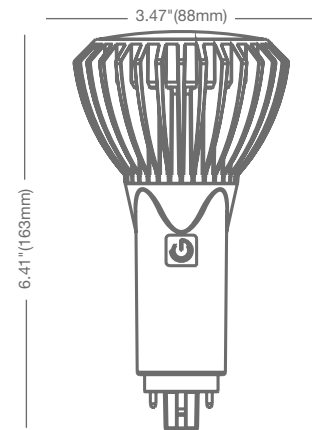

# PL V 17W DIR TITANIUM LED SERIES

## SPECIFICATIONS

Model	Product	Power (W)	CCT	CRI (typ.)	Lumens	LPW	Beam Angle
<b>17PLV/830/DIR</b>	98248	17	Warm White 3000K	82	1900	112	120°
<b>17PLV/835/DIR</b>	98249	17	Neutral White 3500K	82	1950	115	120°
<b>17PLV/840/DIR</b>	98250	17	Cool White 4000K	82	2000	118	120°