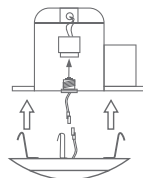

4" J-BOX FLUSHMOUNT

ACCESSORIES INCLUDED:

- Attach mounting bracket to J-box
- Click downlight into mounting bracket

Mounting Bracket

J-Box Screws

Wire Nuts

LED Adapter

4" CAN RECESSED

ACCESSORIES SOLD SEPARATELY:

- Connect E26 adapter to the LED adapter
- Insert mounting clips and push downlight up until flush with ceiling

E26 Adapter

Mounting Bracket

Mounting Clips

5-6" CAN RECESSED

ACCESSORIES SOLD SEPARATELY: