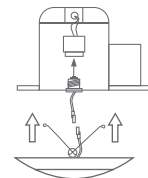

ACCESSORIES SOLD SEPARATELY:

- Connect E26 adapter to the LED adapter
- Insert mounting clips and push downlight up until flush with ceiling

E26 Adapter

Mounting Bracket

Mounting Clips

5-6" CAN RECESSED

ACCESSORIES SOLD SEPARATELY: