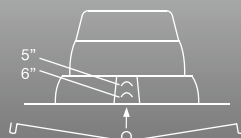

5" OR 6" DOWNLIGHT 10W TITANIUM LED SERIES

PRO

10W REPLACES

**65W
Inc.**

80% Energy Savings

$192 Savings
per lamp*

- ⌚ Suitable for installation in 5" or 6" housing
- ⌚ Installs in just minutes
- ⌚ Comfortable diffused light
- ⌚ Smooth dimming with existing dimmers
- ⌚ Extra long 35,000 hour lifetime
- ⌚ GU24 connector available

LM 79

LM 80

TM 21

DOWNLIGHT PRODUCT FEATURES

5" or 6" Housing Installation

This downlight is suitable for use in most standard 5" and 6" housings that have spring retaining brackets. Simply adjust the mounting springs accordingly for easy installation.

Installation Method

1.

2.

3.

4.