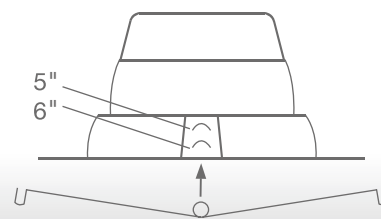

LM 79

LM 80

TM 21

DOWNLIGHT PRODUCT FEATURES

5" or 6" Housing Installation

This downlight is suitable for use in most standard 5" and 6" housings that have spring retaining brackets. Simply adjust the mounting springs accordingly for easy installation.