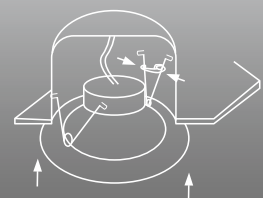

LM 79

LM 80

TM 21

DOWNLIGHT PRODUCT FEATURES

5" or 6" Housing Installation

This downlight is suitable for use in most standard 5" and 6" housings that have spring retaining brackets. Simply adjust the mounting springs accordingly for easy installation.

Installation Method

1.

2.

3.

4.

5" OR 6" DOWNLIGHT 10W TITANIUM LED SERIES

APPLICATIONS

General Lighting

Recessed Lighting

Accent Lighting

Ref.#DS092-6DL-10W

SPECIFICATIONS**

| Product Model | 97756 10DL6DIM/827 | 97757 10DL6DIM/830 |
|------------------------------------|-----------------------------------|-----------------------------------|
| Type | 5" or 6" Downlight | 5" or 6" Downlight |
| Base | E26 / LED Adapter (GU24 optional) | E26 / LED Adapter (GU24 optional) |
| Power (W) | 10 | 10 |
| Voltage - Frequency | 120V 60Hz | 120V 60Hz |
| Color Temp. (ANSI) | Soft White 2700K | Warm White 3000K |
| CRI (Ra) | 80 | 80 |
| Typical lumens (lm) | 700 | 700 |
| Efficacy (LPW) | 65 | 65 |
| Beam Angle | 100° | 100° |
| Dimmable | Yes*** | Yes*** |
| Housing Compatibility | Most 5" and 6" housing | Most 5" and 6" housing |
| Power Factor | 0.9 | 0.9 |
| Rated Lifetime - L70 (hrs.) | 35,000 | 35,000 |
| Dia. x MOL | 7.48"x3.74" (190x95mm) | 7.48"x3.74" (190x95mm) |
| Weight (lb. / g) | 0.71lb. / 322g | 0.71lb. / 322g |